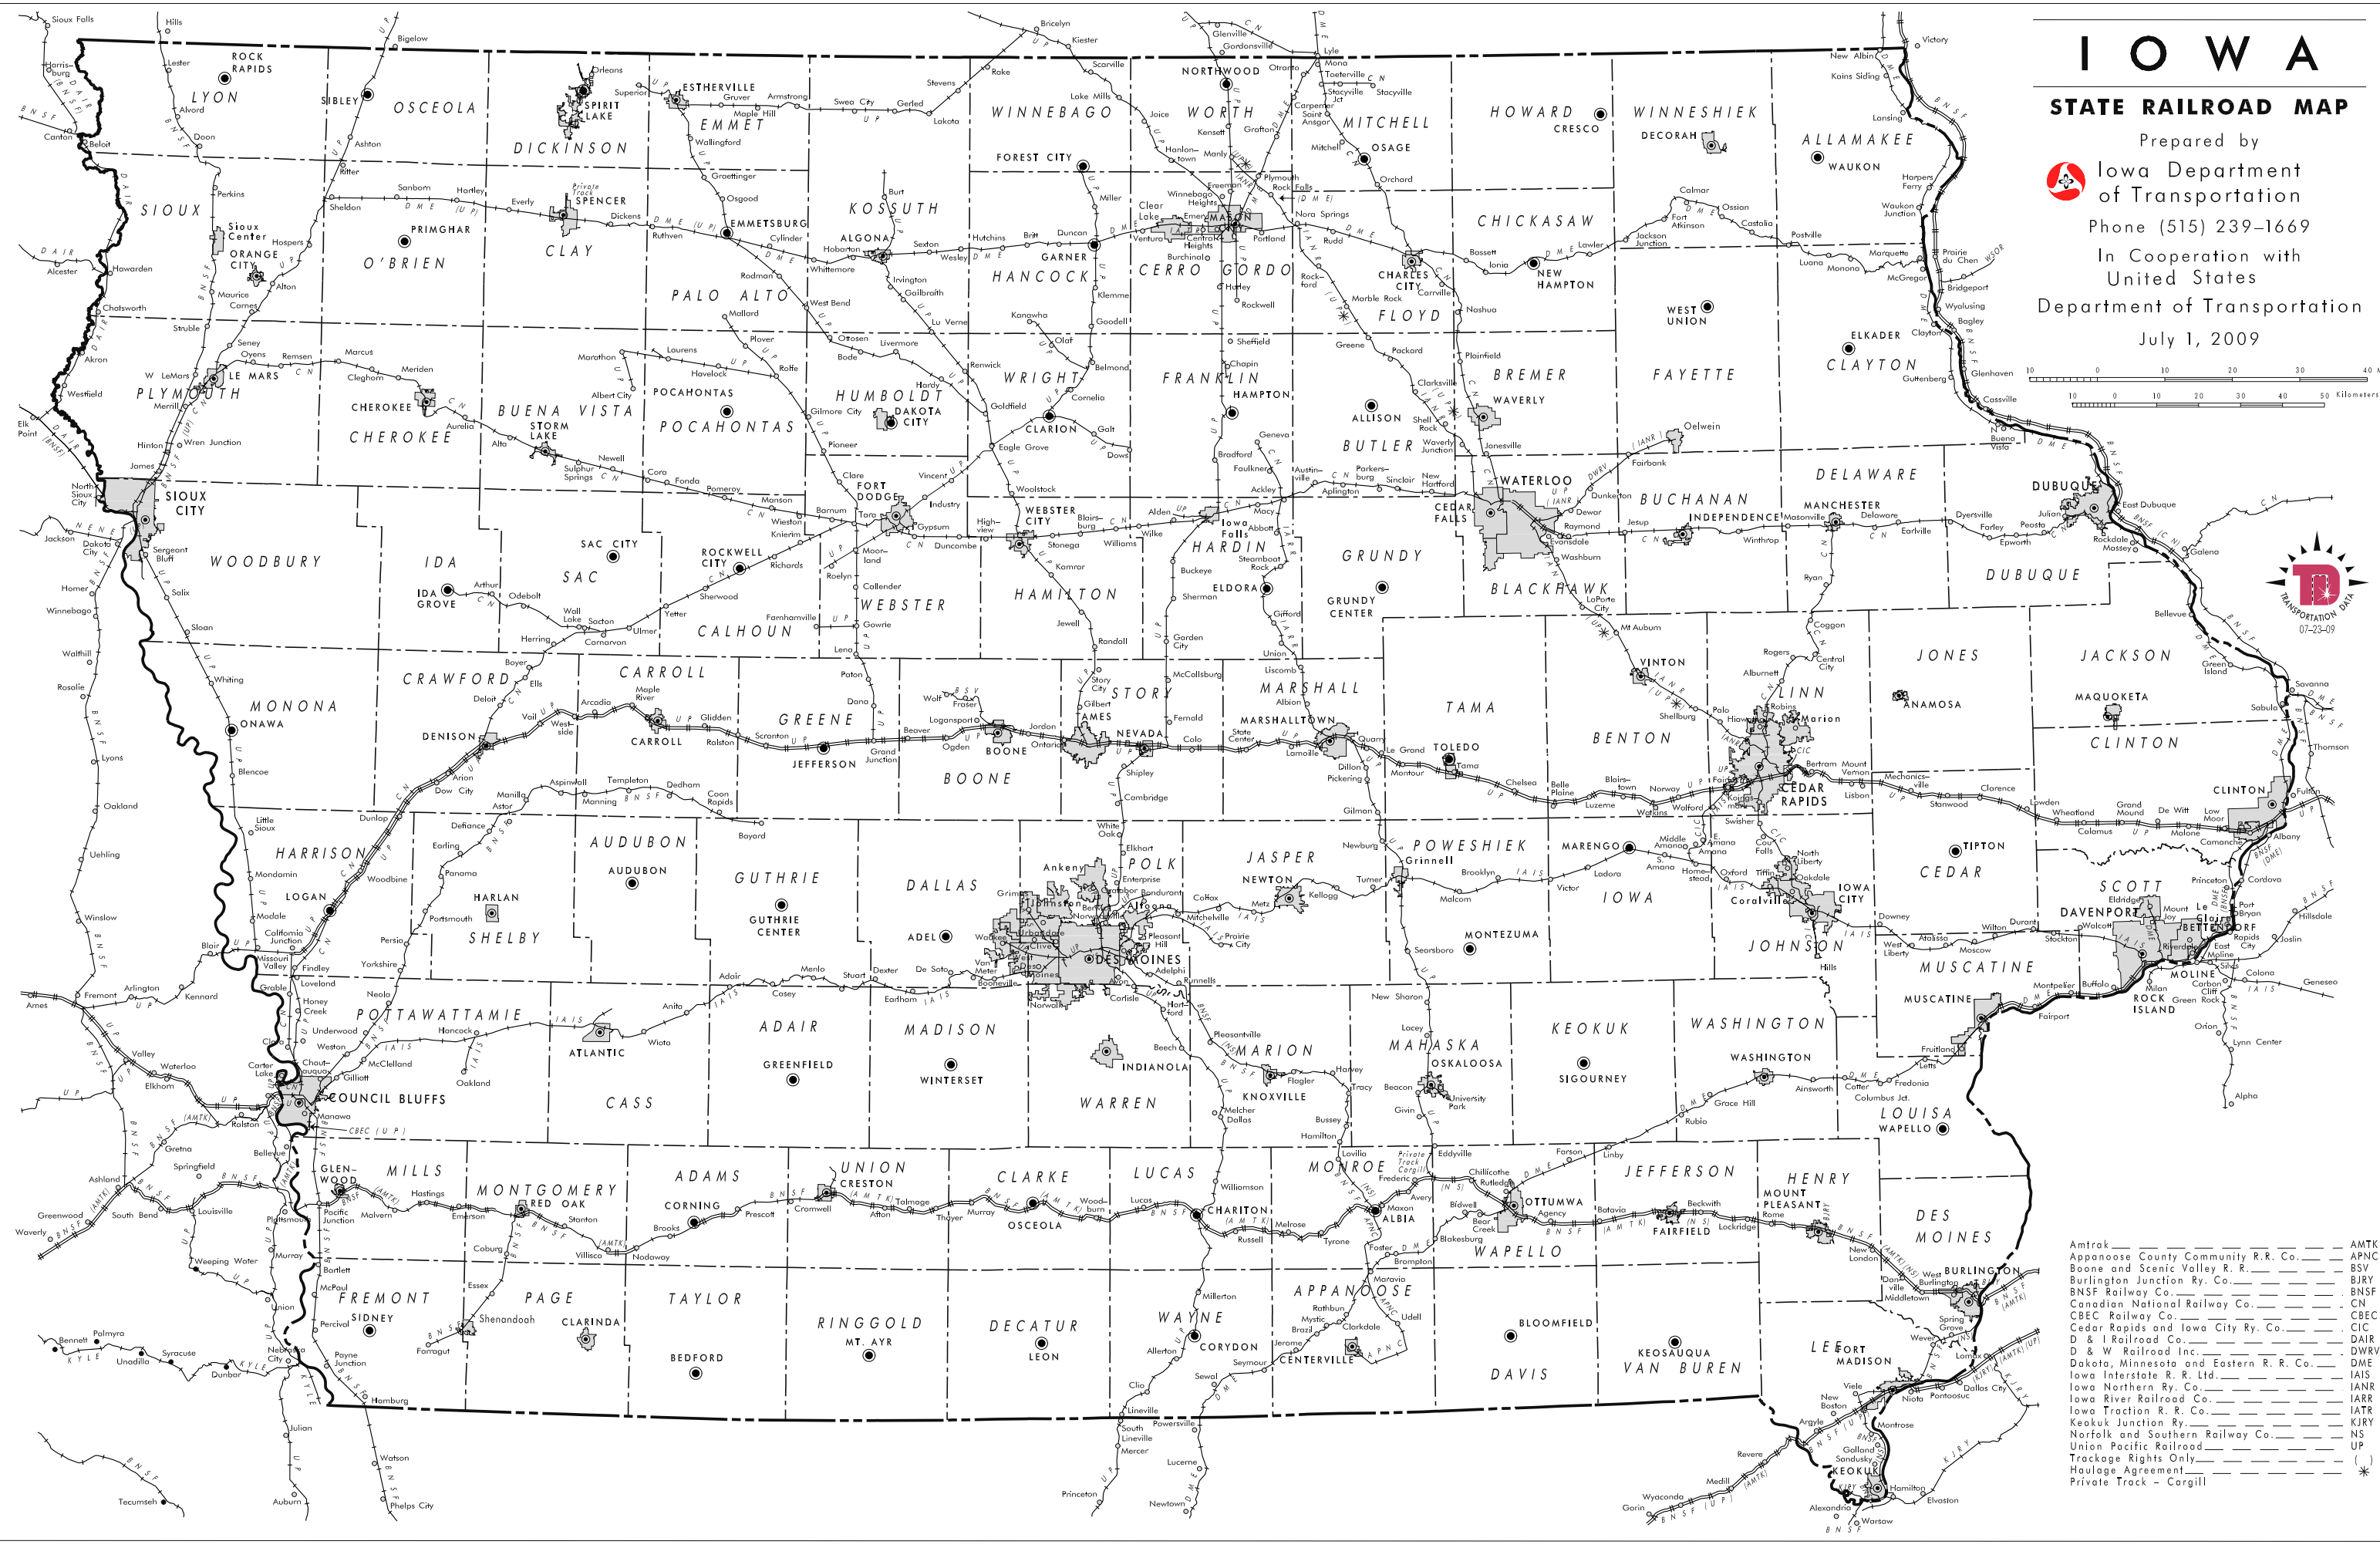

IOWA

STATE RAILROAD MAP

Prepared by

Iowa Department of Transportation

Phone (515) 239-1669

In Cooperation with United States

Department of Transportation

July 1, 2009

Amtrak	—	AMTK
Appanoose County Community R.R. Co.	—	APNC
Boone and Scenic Valley R.R.	—	BSV
Burlington Junction Ry. Co.	—	BJRY
BNSF Railway Co.	—	BNSF
Canadian National Railway Co.	—	CN
CB&Q Railway Co.	—	CB&Q
Cedar Rapids and Iowa City Ry. Co.	—	CIC
D & W Railroad Co.	—	DAIR
D & W Railroad Inc.	—	DWRV
Dakota, Minnesota and Eastern R.R. Co.	—	DME
Iowa Interstate R.R. Ltd.	—	IAIS
Iowa Northern Ry. Co.	—	IANR
Iowa River Railroad Co.	—	IARR
Iowa Traction R.R. Co.	—	IATR
Keokuk Junction Ry.	—	KJRY
Norfolk and Southern Railway Co.	—	NS
Union Pacific Railroad	—	UP
Trackage Rights Only	—	()
Houlogage Agreement	—	()
Private Track - Cargill	—	*