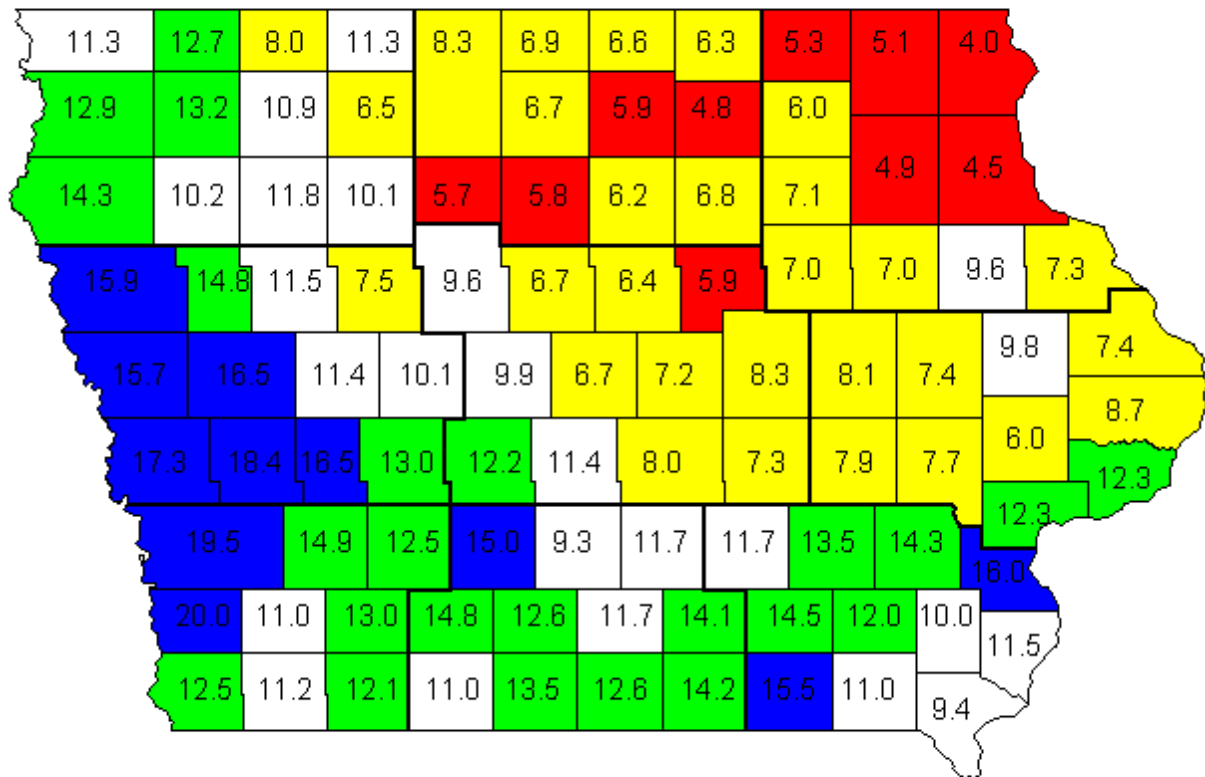

COUNTY SNOWFALL ESTIMATES, JANUARY 2004 (inches)

15 or more

12 to 15

9 to 12

6 to 9

6 or less