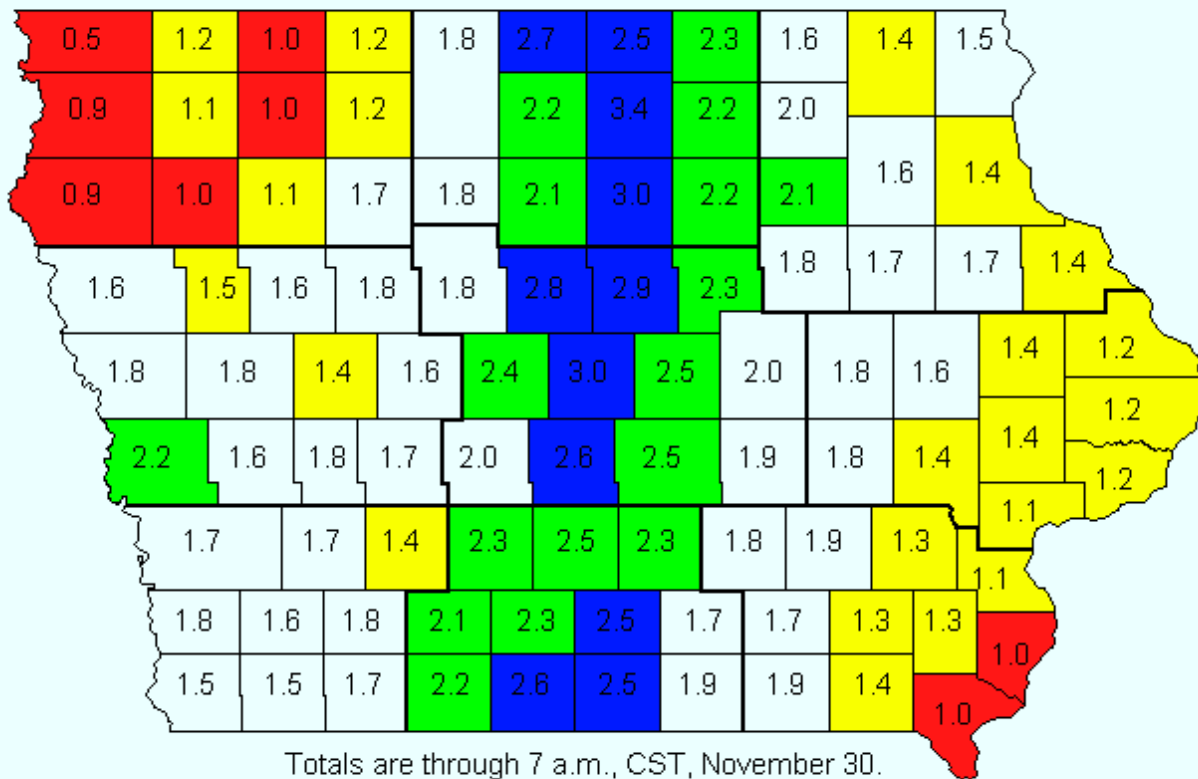

State Climatologist, Iowa Dept. of Agriculture & Land Stewardship
 COUNTY PRECIPITATION ESTIMATES, NOVEMBER 2008 (inches)

2.5 or more
 2.0 to 2.5
 1.5 to 2.0
 1.0 to 1.5
 1.0 or less