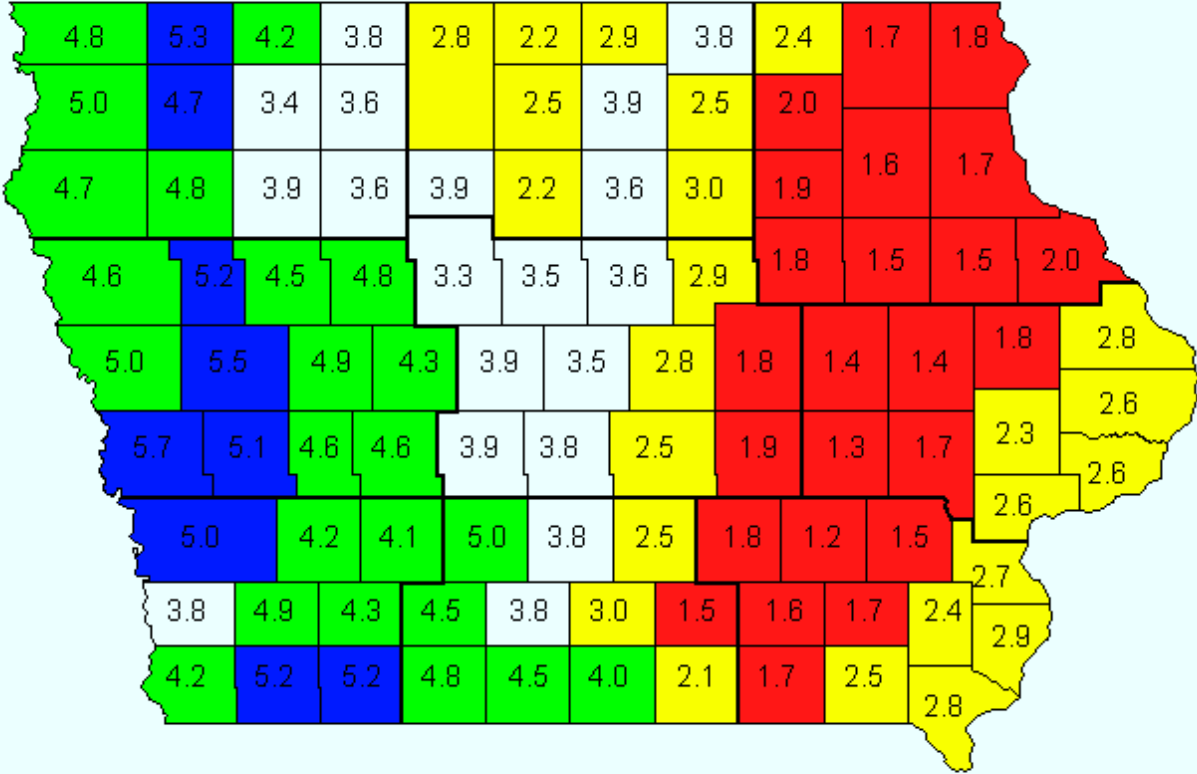

State Climatologist, Iowa Dept. of Agriculture & Land Stewardship
 COUNTY PRECIPITATION ESTIMATES, OCTOBER 2008 (inches)

5 or more
 4 to 5
 3 to 4
 2 to 3
 2 or less