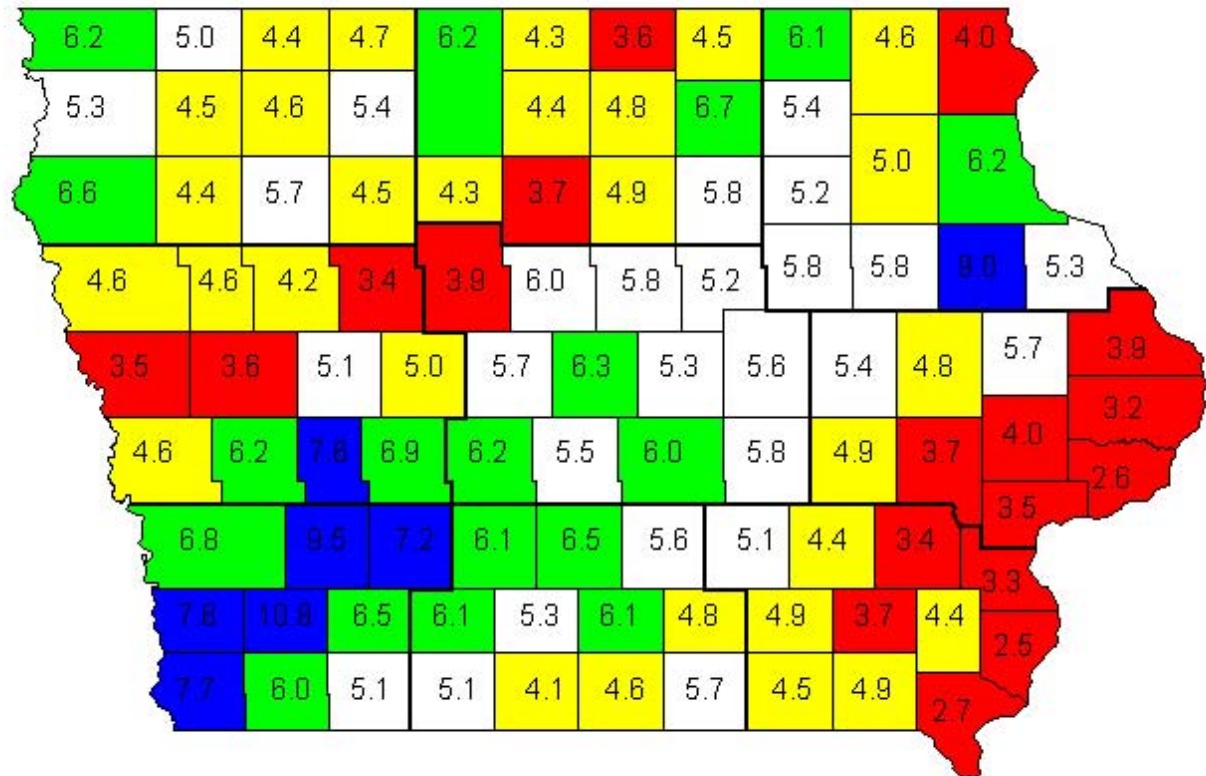

State Climatologist, Iowa Dept. of Agriculture & Land Stewardship  
 COUNTY PRECIPITATION ESTIMATES, OCTOBER 2007 (inches)

7 or more

6 to 7

5 to 6

4 to 5

4 or less