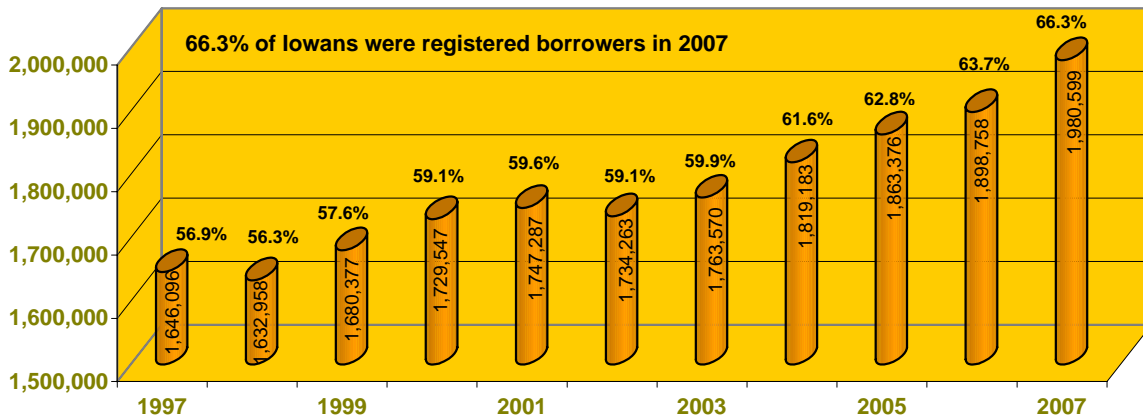

Increased Use of Iowa Public Libraries

Iowa Public Library Card Holders 20% increase since 1997

Iowa Public Library Checkouts 13% increase since 1997

Iowa Public Library Visits 35% increase since 1997