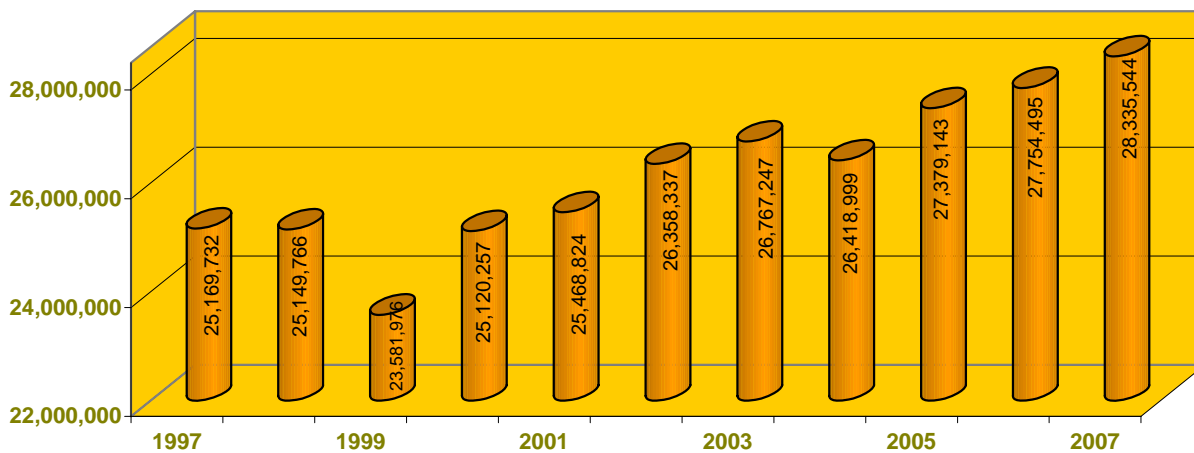

Increased Use of Iowa Public Libraries

Iowa Public Library Card Holders 20% increase since 1997

Iowa Public Library Checkouts 13% increase since 1997

Iowa Public Library Visits 35% increase since 1997