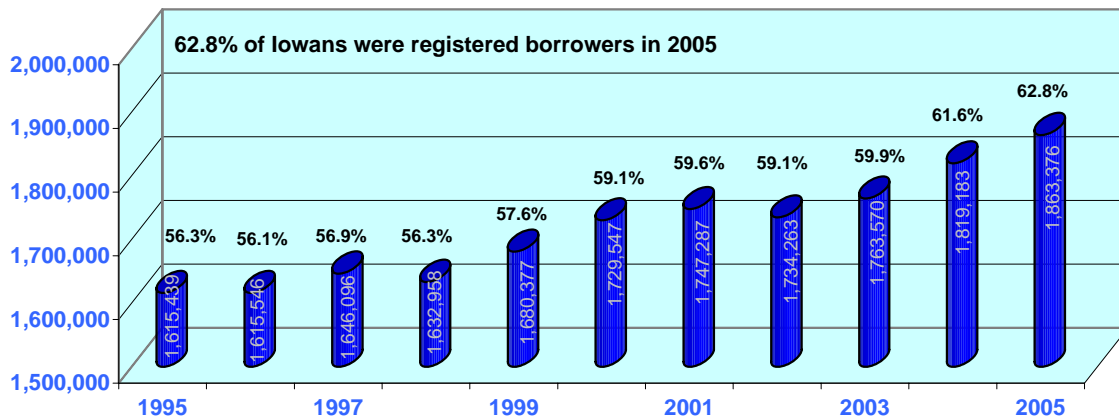

Increased Use of Iowa Public Libraries

Iowa Public Library Card Holders 15% increase since 1995

Iowa Public Library Checkouts 10% increase since 1995

Iowa Public Library Visits 30% increase since 1995