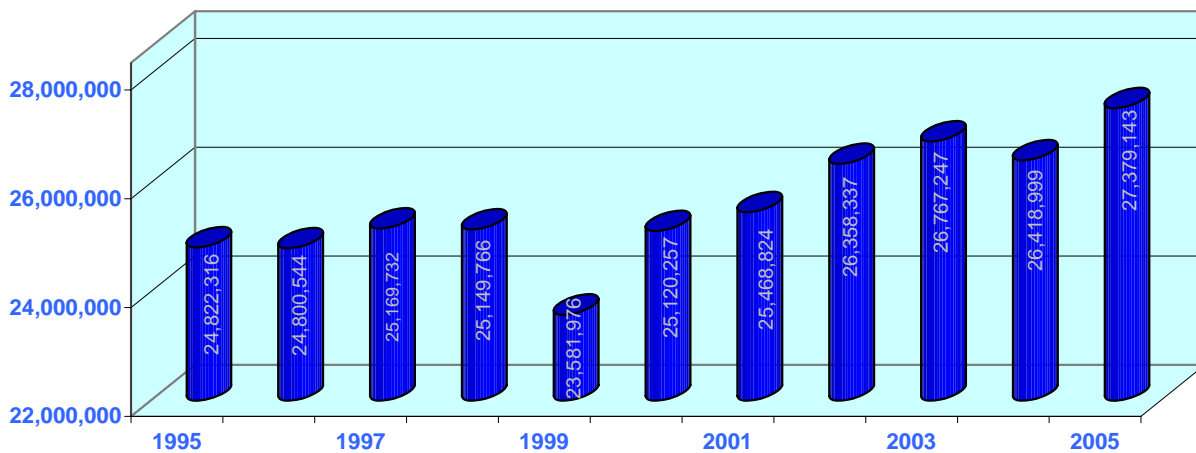

Increased Use of Iowa Public Libraries

Iowa Public Library Card Holders 15% increase since 1995

Iowa Public Library Checkouts 10% increase since 1995

Iowa Public Library Visits 30% increase since 1995