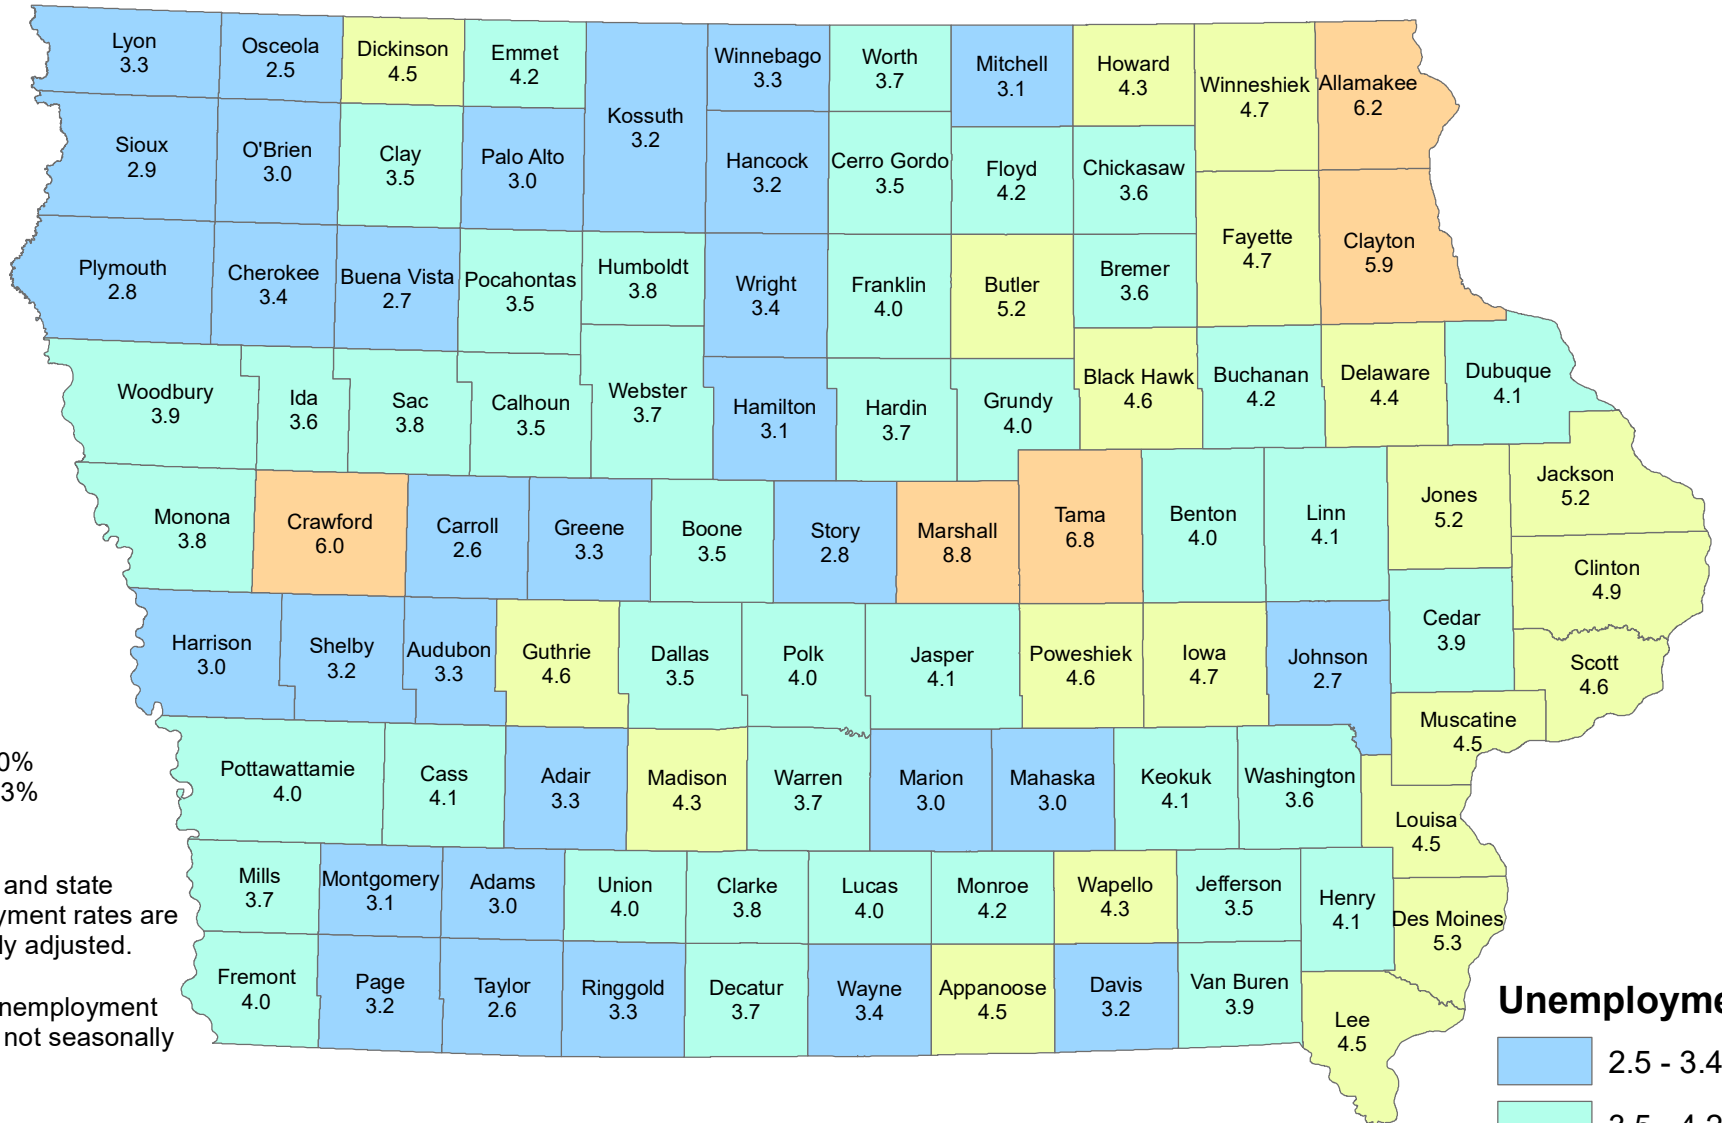

Iowa Unemployment Rates by County

January 2025

U.S. = 4.0%
Iowa = 3.3%

Note:
The U.S. and state
unemployment rates are
seasonally adjusted.

County unemployment
rates are not seasonally
adjusted.

Unemployment Rate

Source: Labor Market Information Division, Iowa Workforce Development