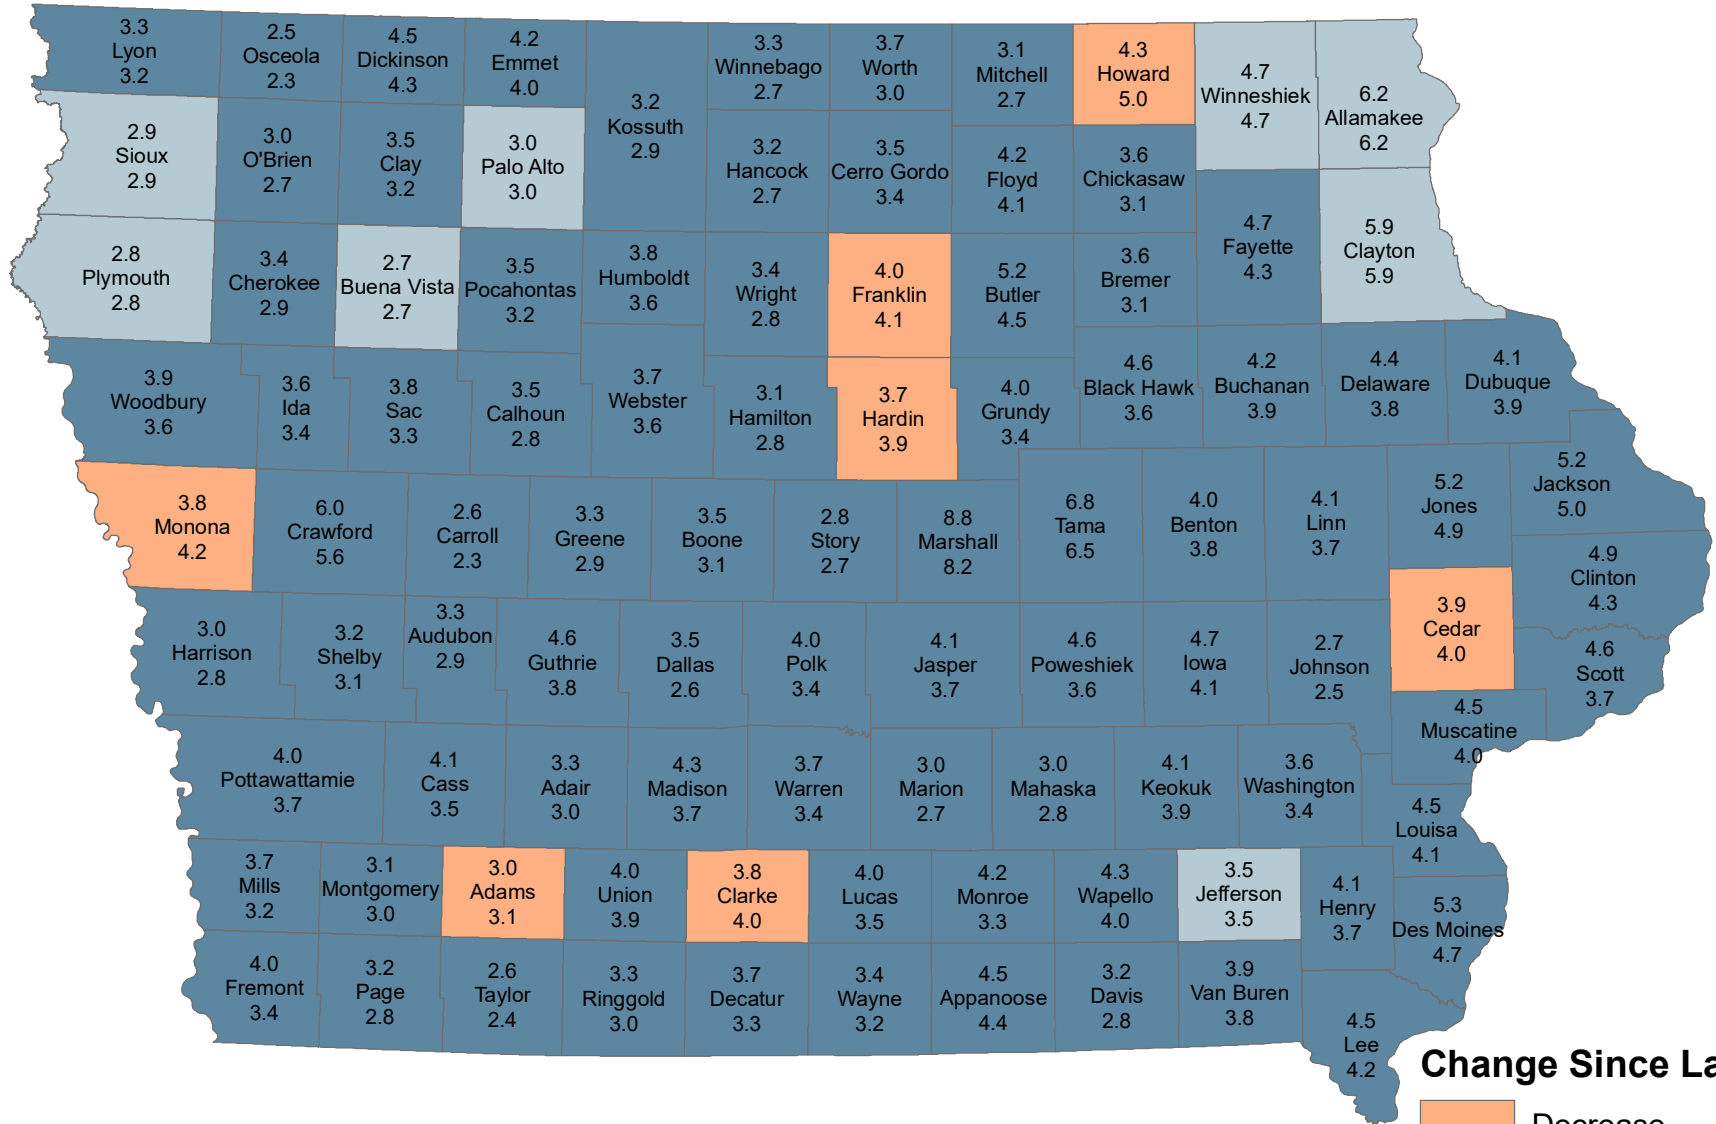

# Unemployment Rates for Iowa Counties for January

January 2025 (Rate Above) and January 2024 (Rate Below)

Source: Labor Market Information Division, Iowa Workforce Development