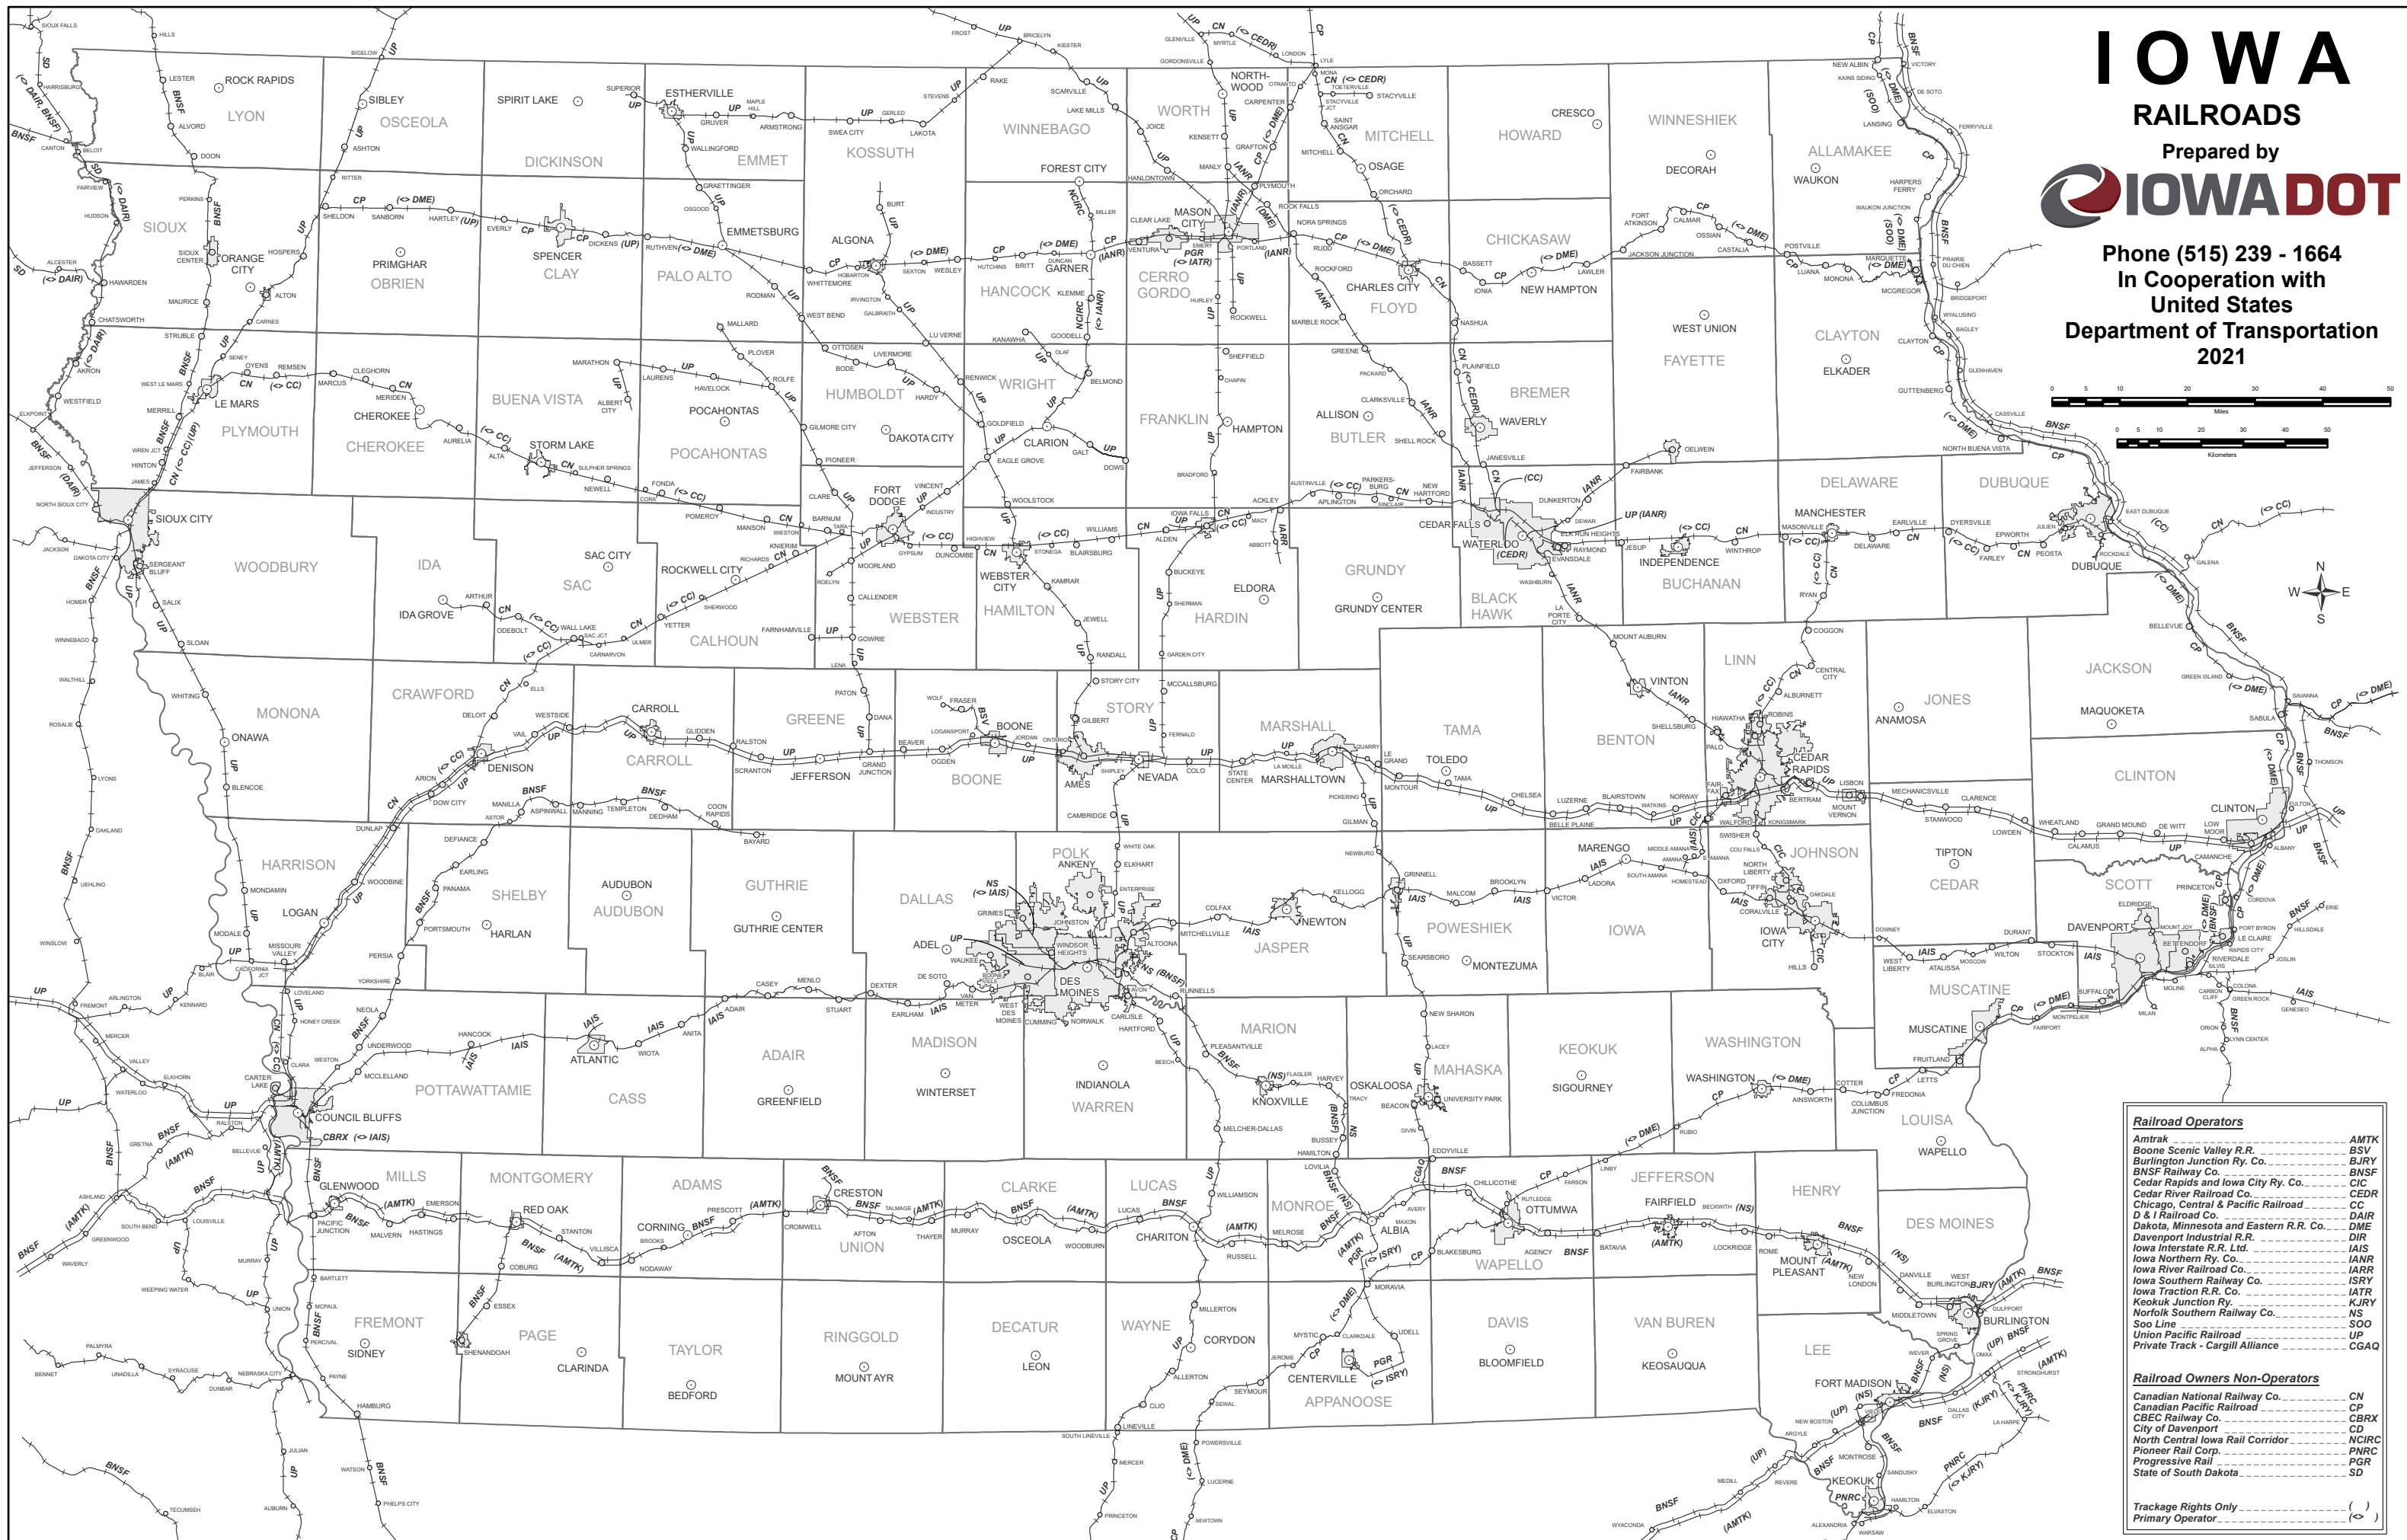

IOWA

RAILROADS

Prepared by

Phone (515) 239 - 1664

In Cooperation with
United States

Department of Transportation
2021

Railroad Operators	
Amtrak	AMTK
Boone Scenic Valley R.R.	BSV
Burlington Junction Ry. Co.	BJRY
BNSF Railway Co.	BNSF
Cedar Rapids and Iowa City Ry. Co.	CIC
Cedar River Railroad Co.	CEDR
Chicago, Central & Pacific Railroad D & I Railroad Co.	CC
Dakota, Minnesota and Eastern R.R. Co.	DAIR
Davenport Industrial R.R.	DIR
Iowa Interstate R.R. Ltd.	IAIS
Iowa Northern Ry. Co.	IANR
Iowa River Railroad Co.	IARR
Iowa Southern Railway Co.	ISRY
Iowa Traction R.R. Co.	IATR
Keokuk Junction Ry.	KJRY
Norfolk Southern Railway Co.	NS
Soo Line	SOO
Union Pacific Railroad	UP
Private Track - Cargill Alliance	CGAQ

Railroad Owners Non-Operators	
Canadian National Railway Co.	CN
Canadian Pacific Railroad	CP
CBEC Railway Co.	CBRX
City of Davenport	CD
North Central Iowa Rail Corridor	NCIRC
Norfolk Southern Railway Co.	PNRC
Progressive Rail	PGR
State of South Dakota	SD

Trackage Rights Only	
Primary Operator	()
Secondary Operator	(<)