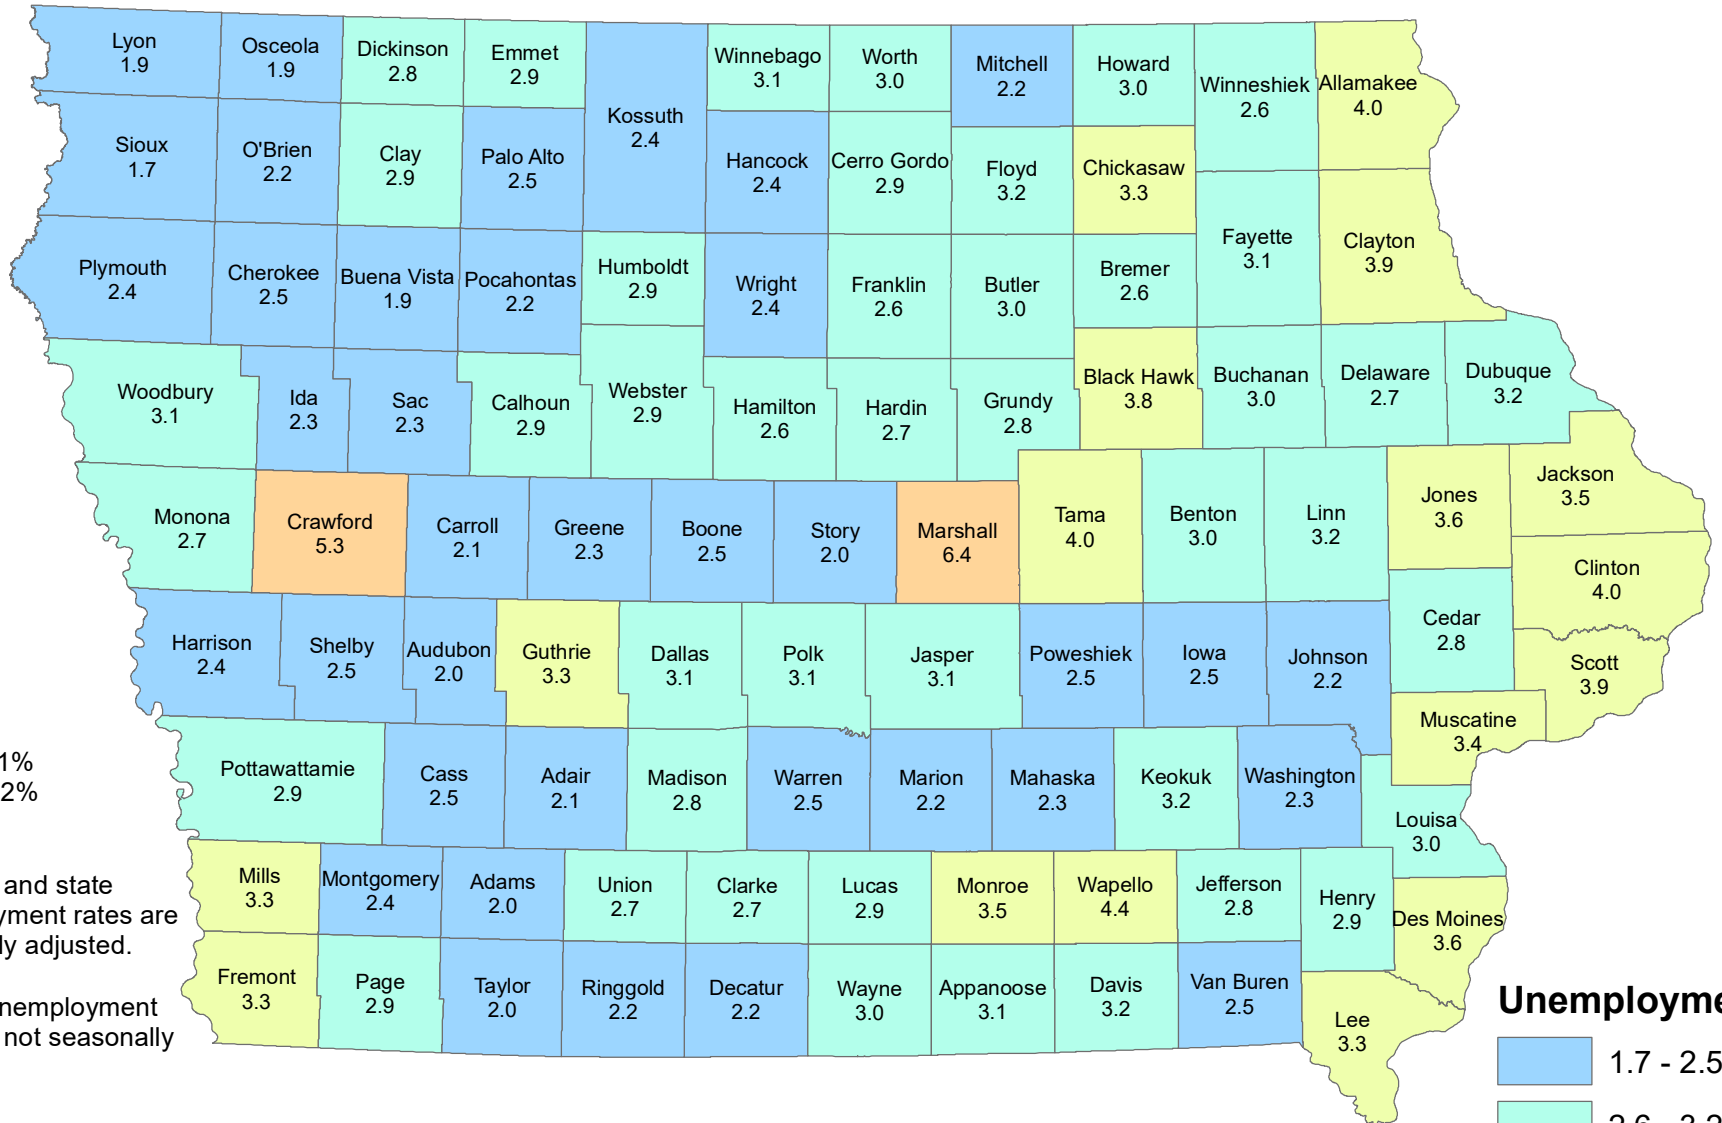

Iowa Unemployment Rates by County

December 2024

U.S. = 4.1%
Iowa = 3.2%

Note:
The U.S. and state unemployment rates are seasonally adjusted.

County unemployment rates are not seasonally adjusted.

Unemployment Rate

Source: Labor Market Information Division, Iowa Workforce Development