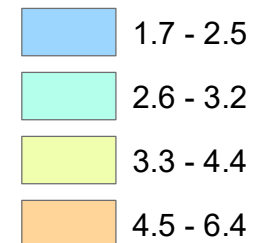

Iowa Unemployment Rates by County

December 2024

U.S. = 4.1%
Iowa = 3.2%

Note:
The U.S. and state unemployment rates are seasonally adjusted.

County unemployment rates are not seasonally adjusted.

Unemployment Rate