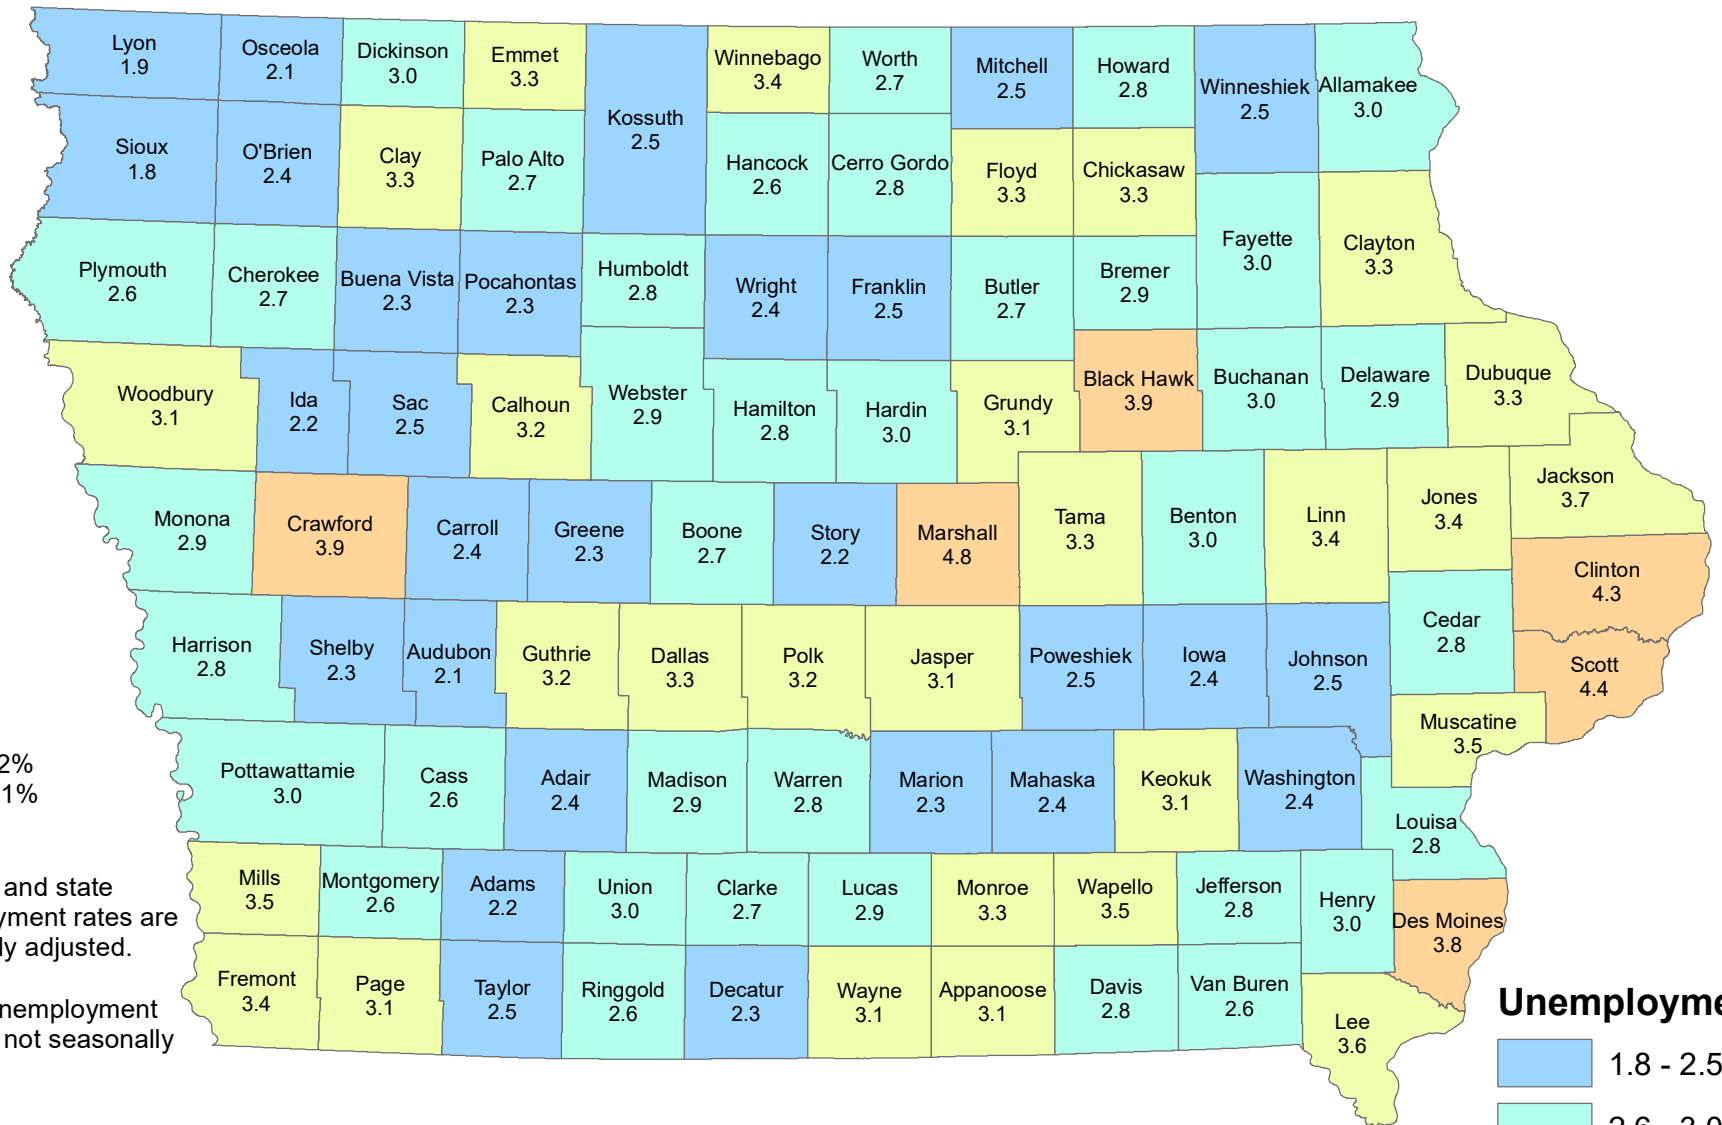

Iowa Unemployment Rates by County

November 2024

U.S. = 4.2%
Iowa = 3.1%

Note:
The U.S. and state unemployment rates are seasonally adjusted.

County unemployment rates are not seasonally adjusted.

Unemployment Rate

Source: Labor Market Information Division, Iowa Workforce Development