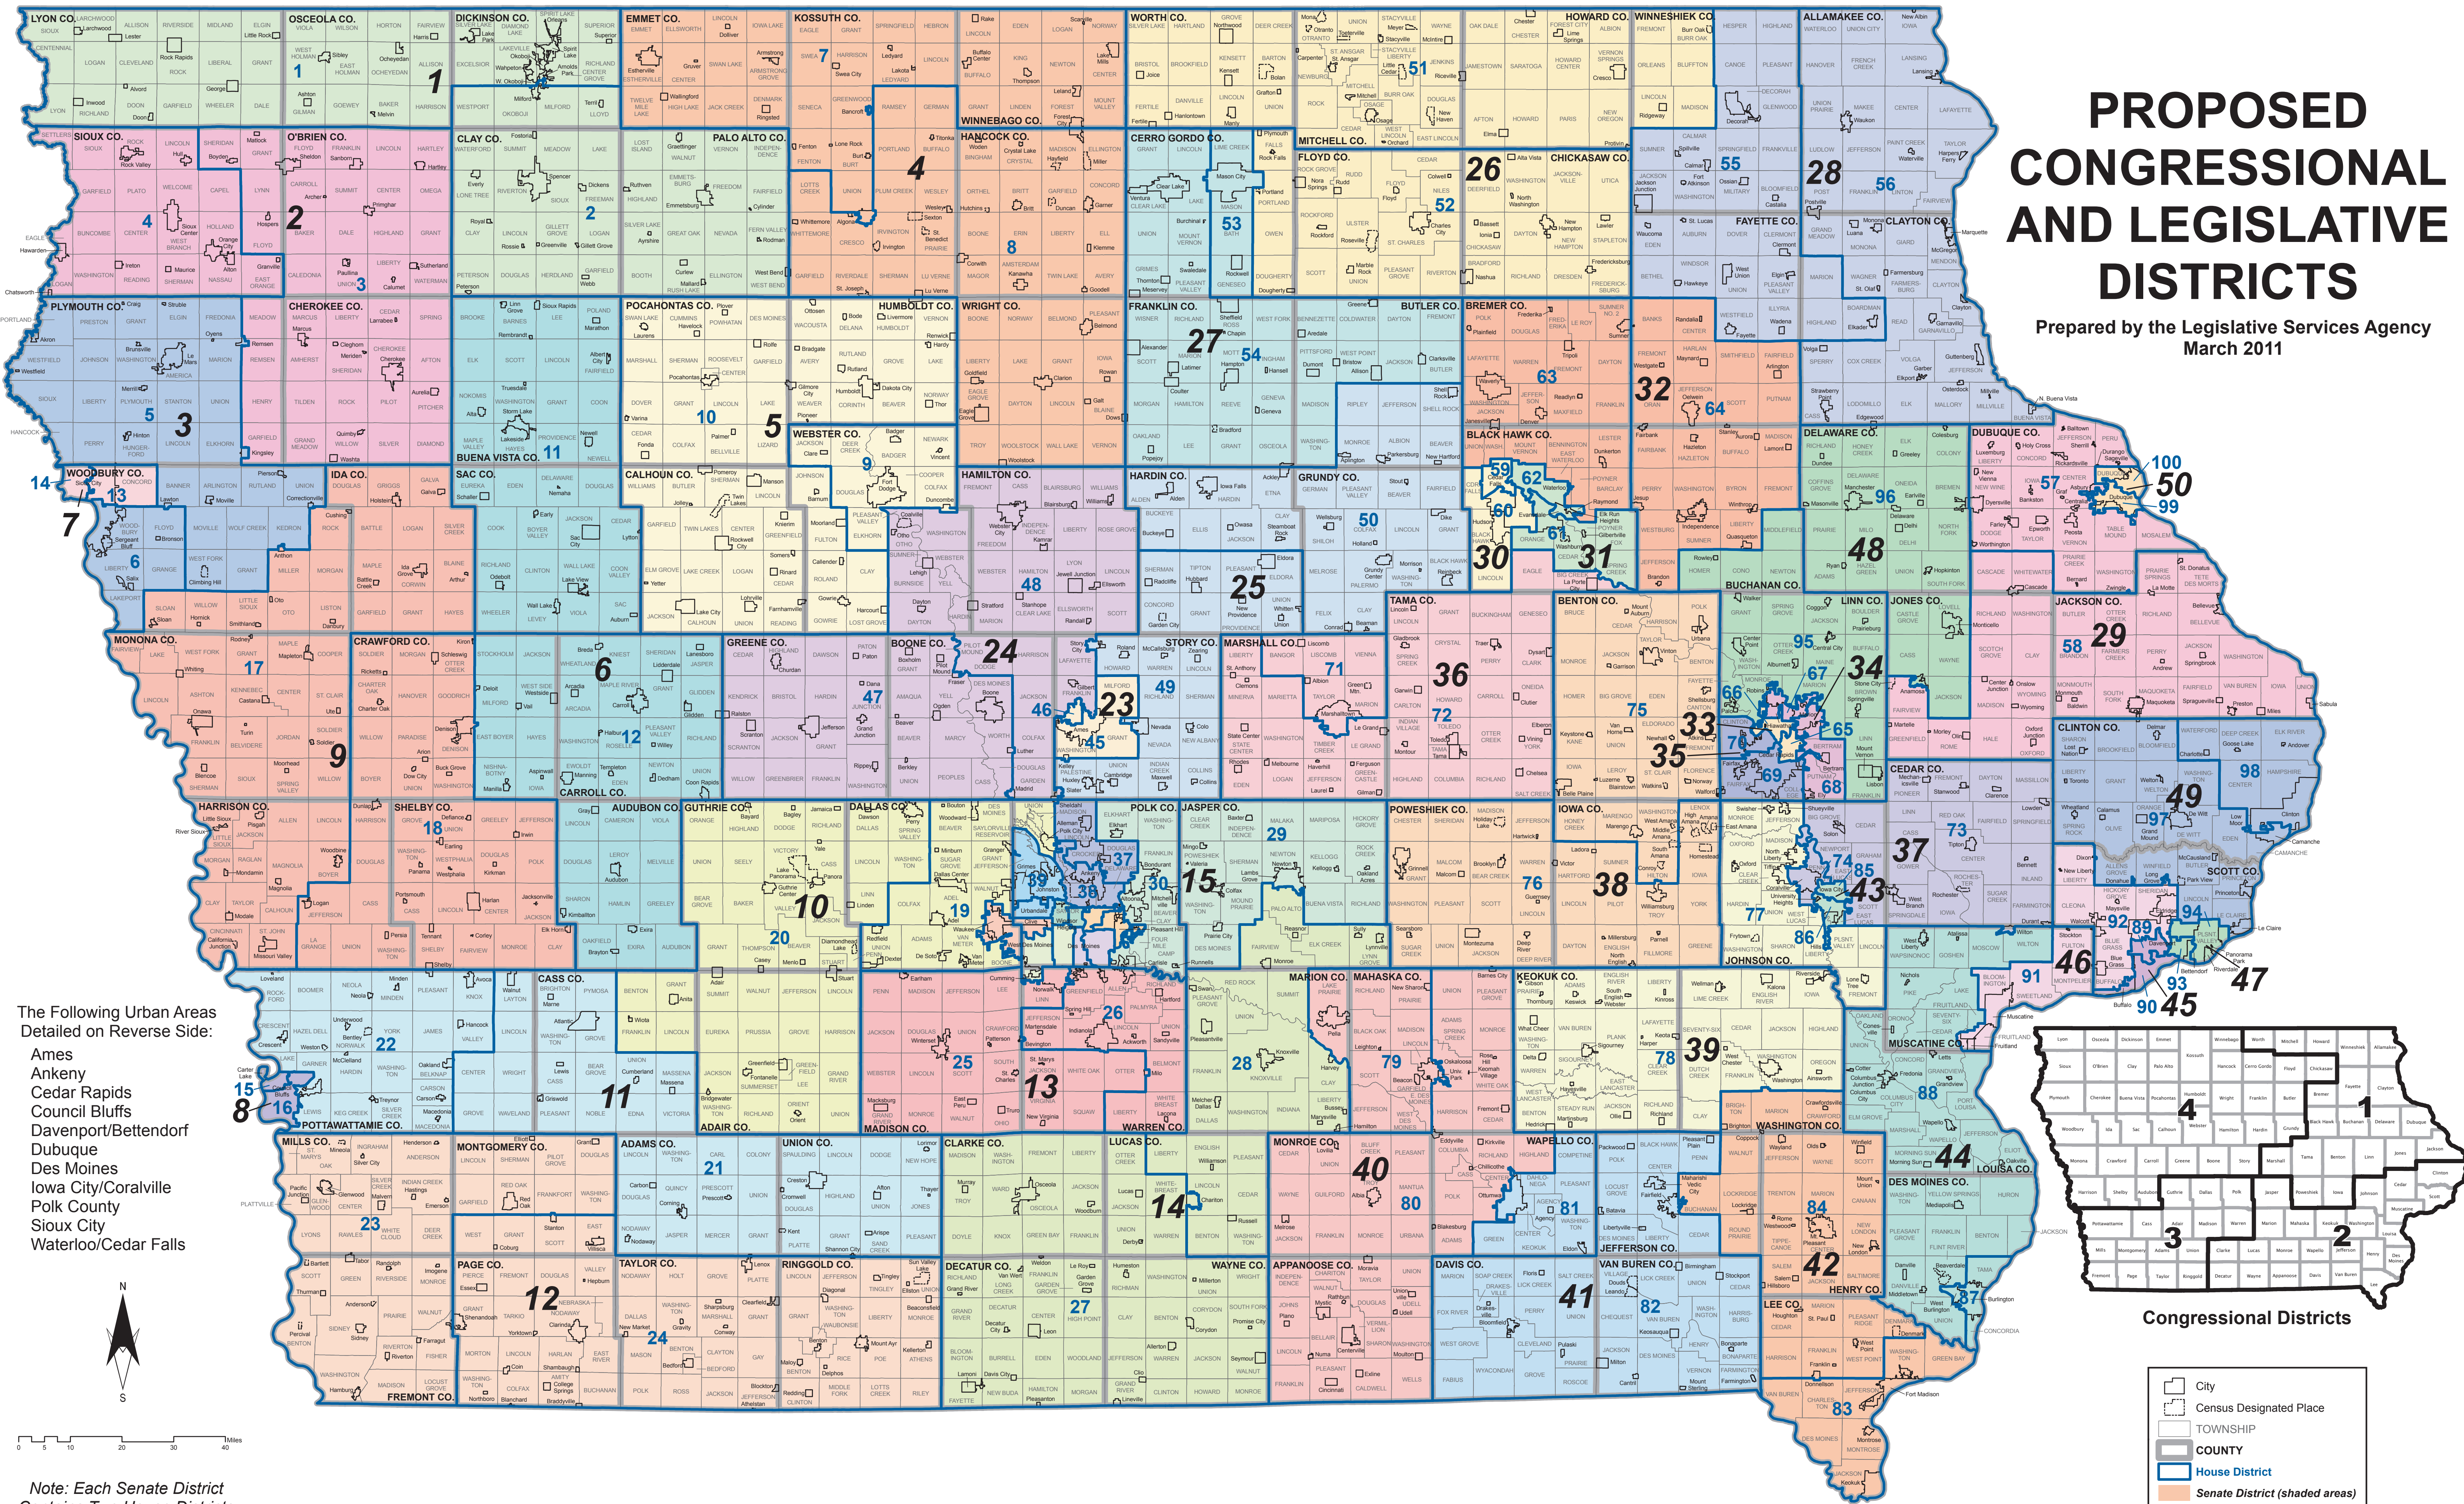

# PROPOSED CONGRESSIONAL AND LEGISLATIVE DISTRICTS

Prepared by the Legislative Services Agency  
March 2011

The Following Urban Areas Detailed on Reverse Side:

- Ames
- Ankeny
- Cedar Rapids
- Davenport/Bettendorf
- Dubuque
- Des Moines
- Iowa City/Coralville
- Polk County
- Sioux City
- Waterloo/Cedar Falls

Congressional Districts

- City
- Census Designated Place
- TOWNSHIP
- COUNTY
- House District
- Senate District (shaded areas)

Note: Each Senate District Contains Two House Districts