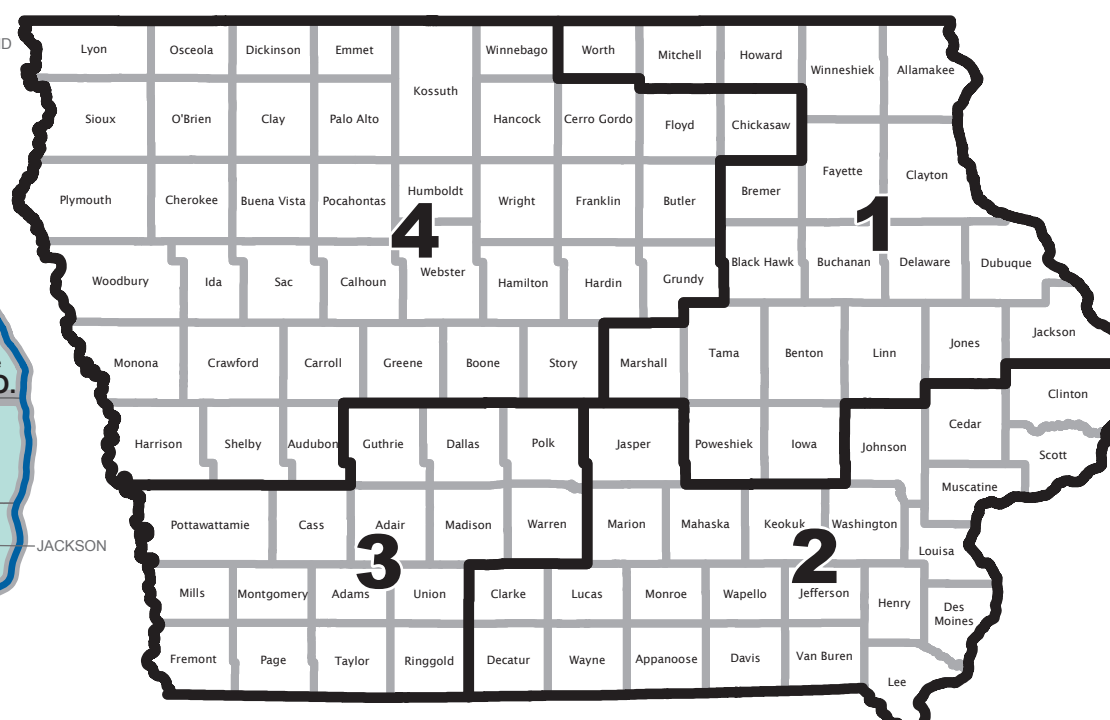

# PROPOSED CONGRESSIONAL AND LEGISLATIVE DISTRICTS

Prepared by the Legislative Services Agency  
March 2011

The Following Urban Areas Detailed on Reverse Side:

- Ames
- Ankeny
- Cedar Rapids
- Davenport/Bettendorf
- Dubuque
- Des Moines
- Iowa City/Coralville
- Polk County
- Sioux City
- Waterloo/Cedar Falls

Congressional Districts

- City
- Census Designated Place
- TOWNSHIP
- COUNTY
- House District
- Senate District (shaded areas)

Note: Each Senate District Contains Two House Districts