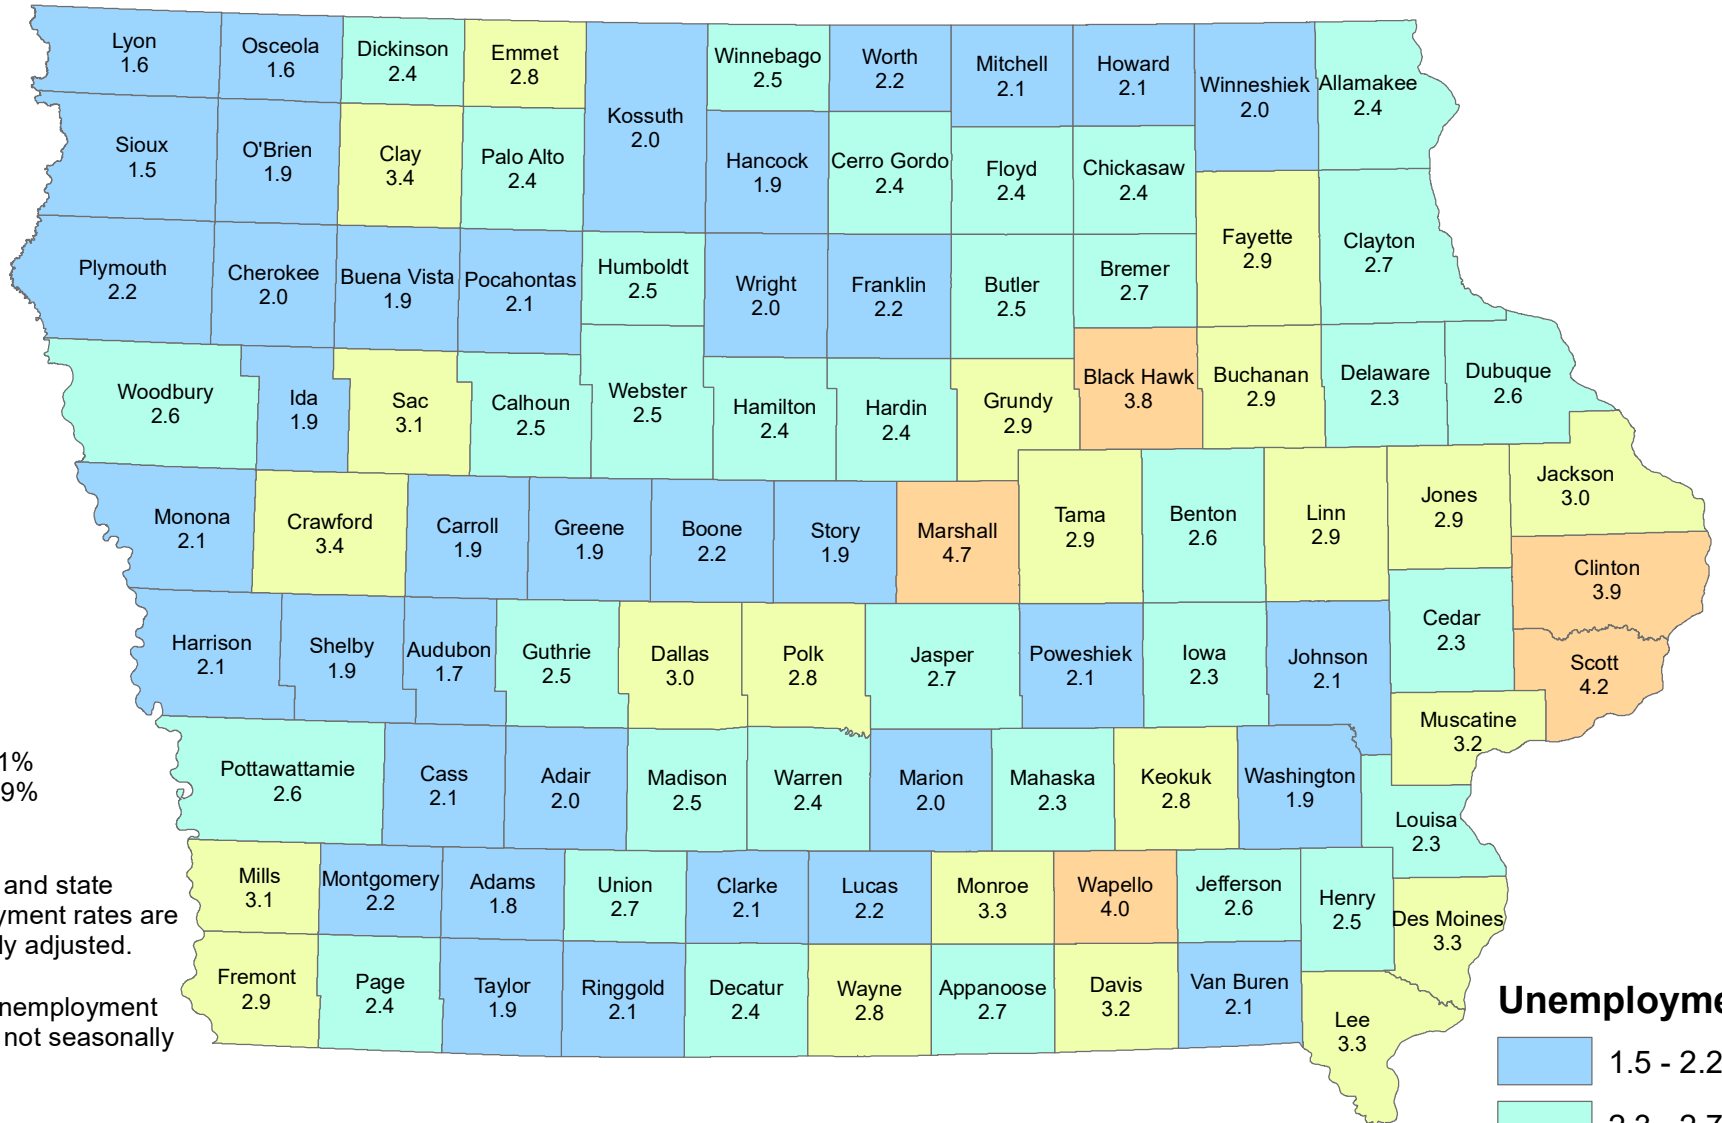

# Iowa Unemployment Rates by County

September 2024

U.S. = 4.1%  
Iowa = 2.9%

Note:  
The U.S. and state  
unemployment rates are  
seasonally adjusted.

County unemployment  
rates are not seasonally  
adjusted.

## Unemployment Rate

Source: Labor Market Information Division, Iowa Workforce Development