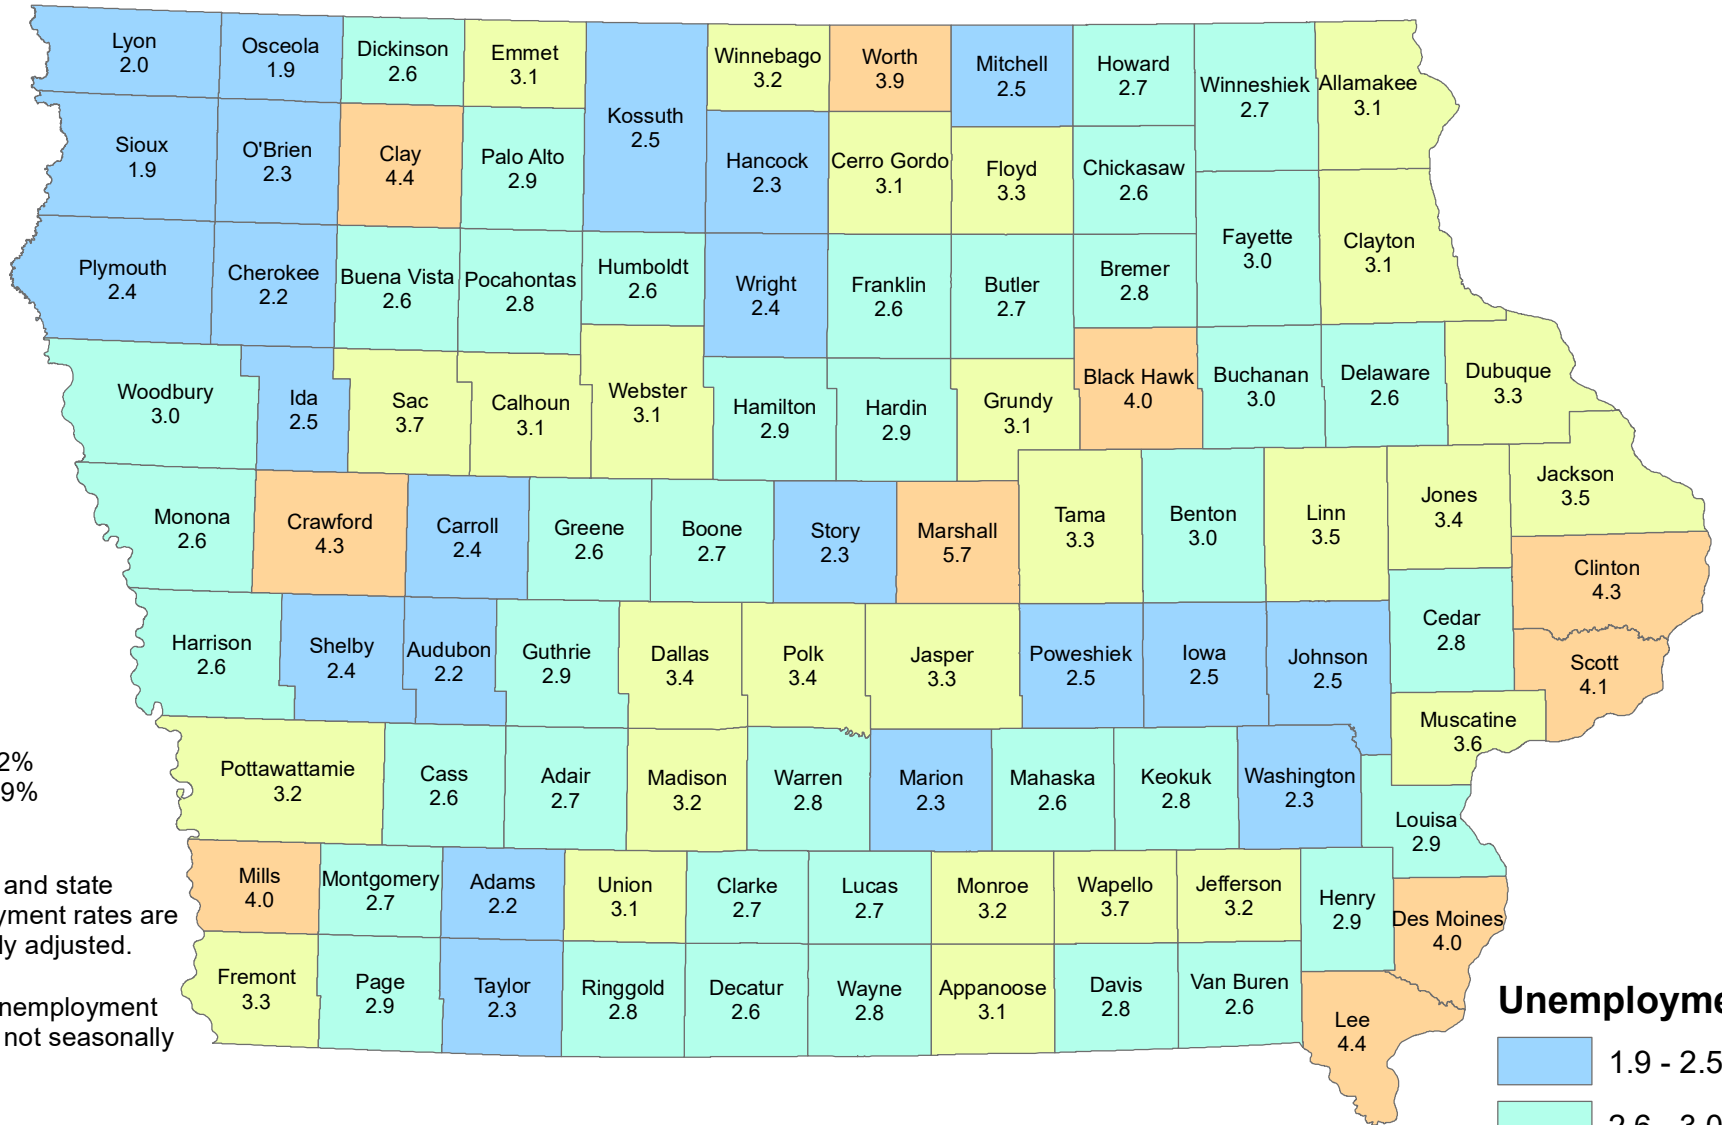

Iowa Unemployment Rates by County

August 2024

U.S. = 4.2%
Iowa = 2.9%

Note:
The U.S. and state unemployment rates are seasonally adjusted.

County unemployment rates are not seasonally adjusted.

Unemployment Rate

Source: Labor Market Information Division, Iowa Workforce Development