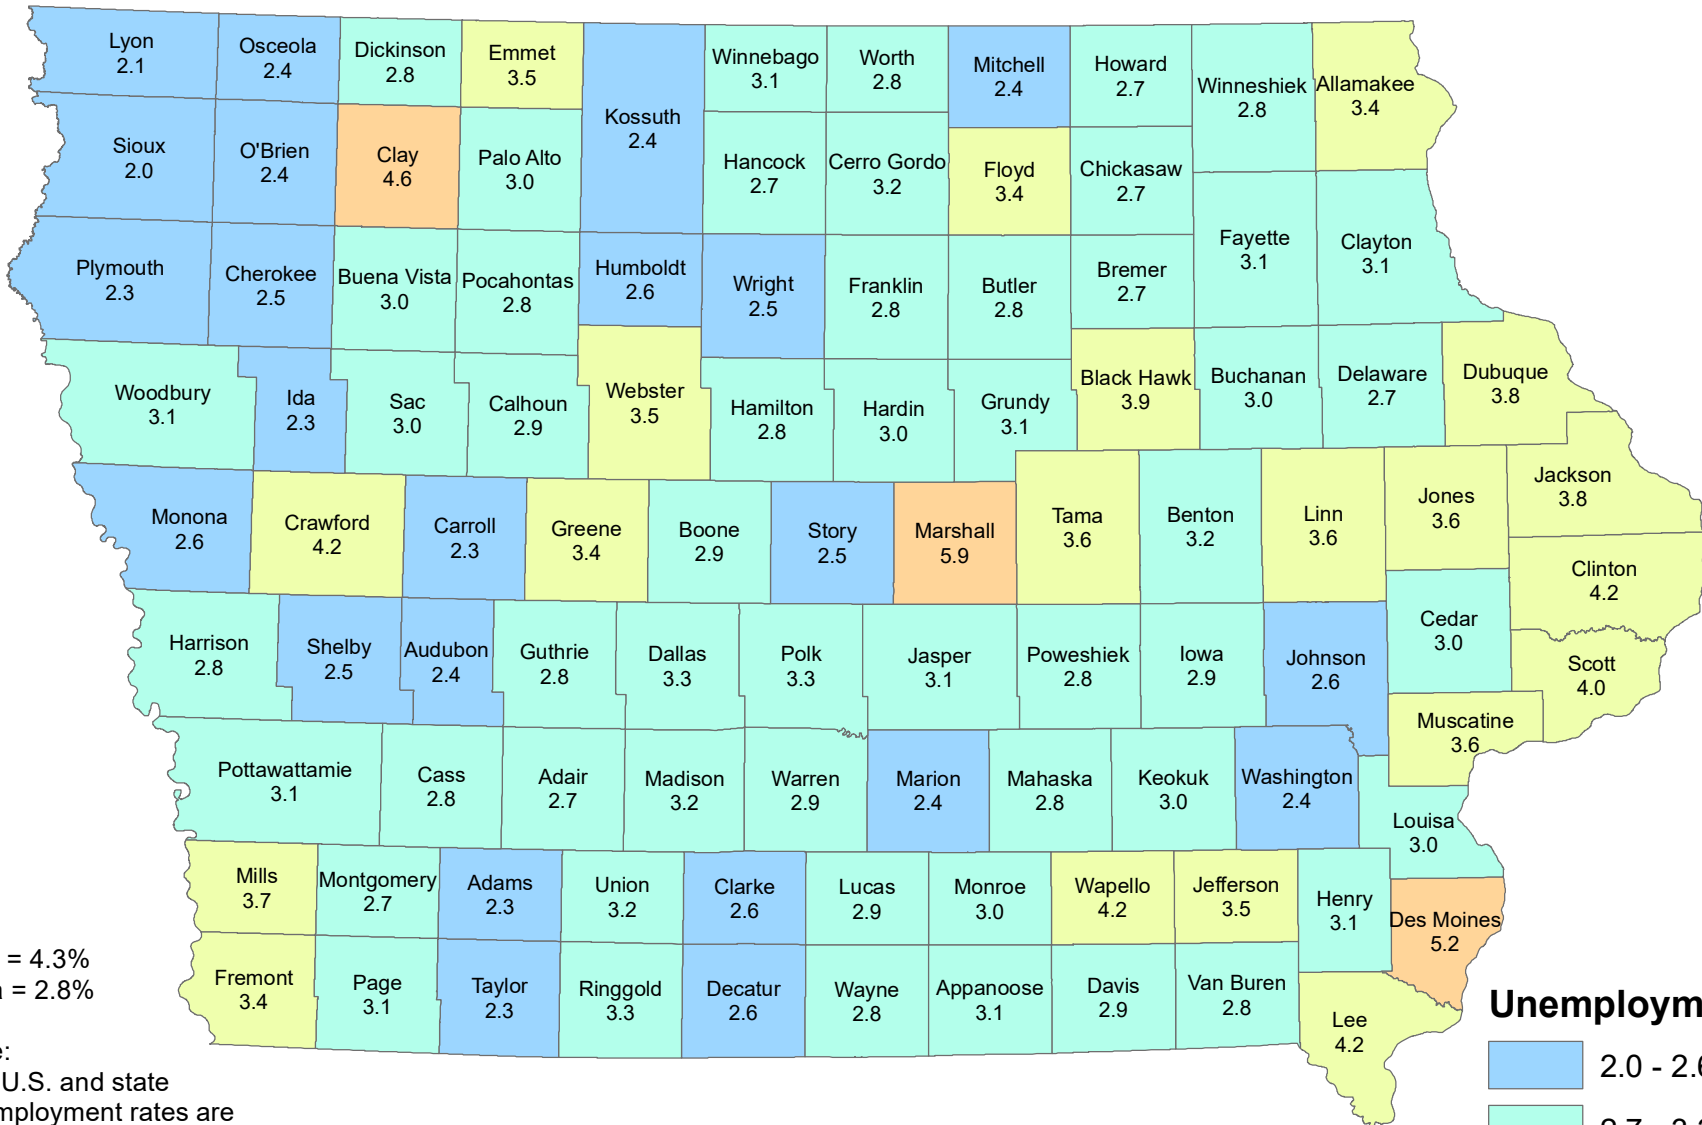

Iowa Unemployment Rates by County

July 2024

U.S. = 4.3%
Iowa = 2.8%

Note:
The U.S. and state
unemployment rates are
seasonally adjusted.

County unemployment
rates are not seasonally
adjusted.

Source: Labor Market Information Division, Iowa Workforce Development

Unemployment Rate