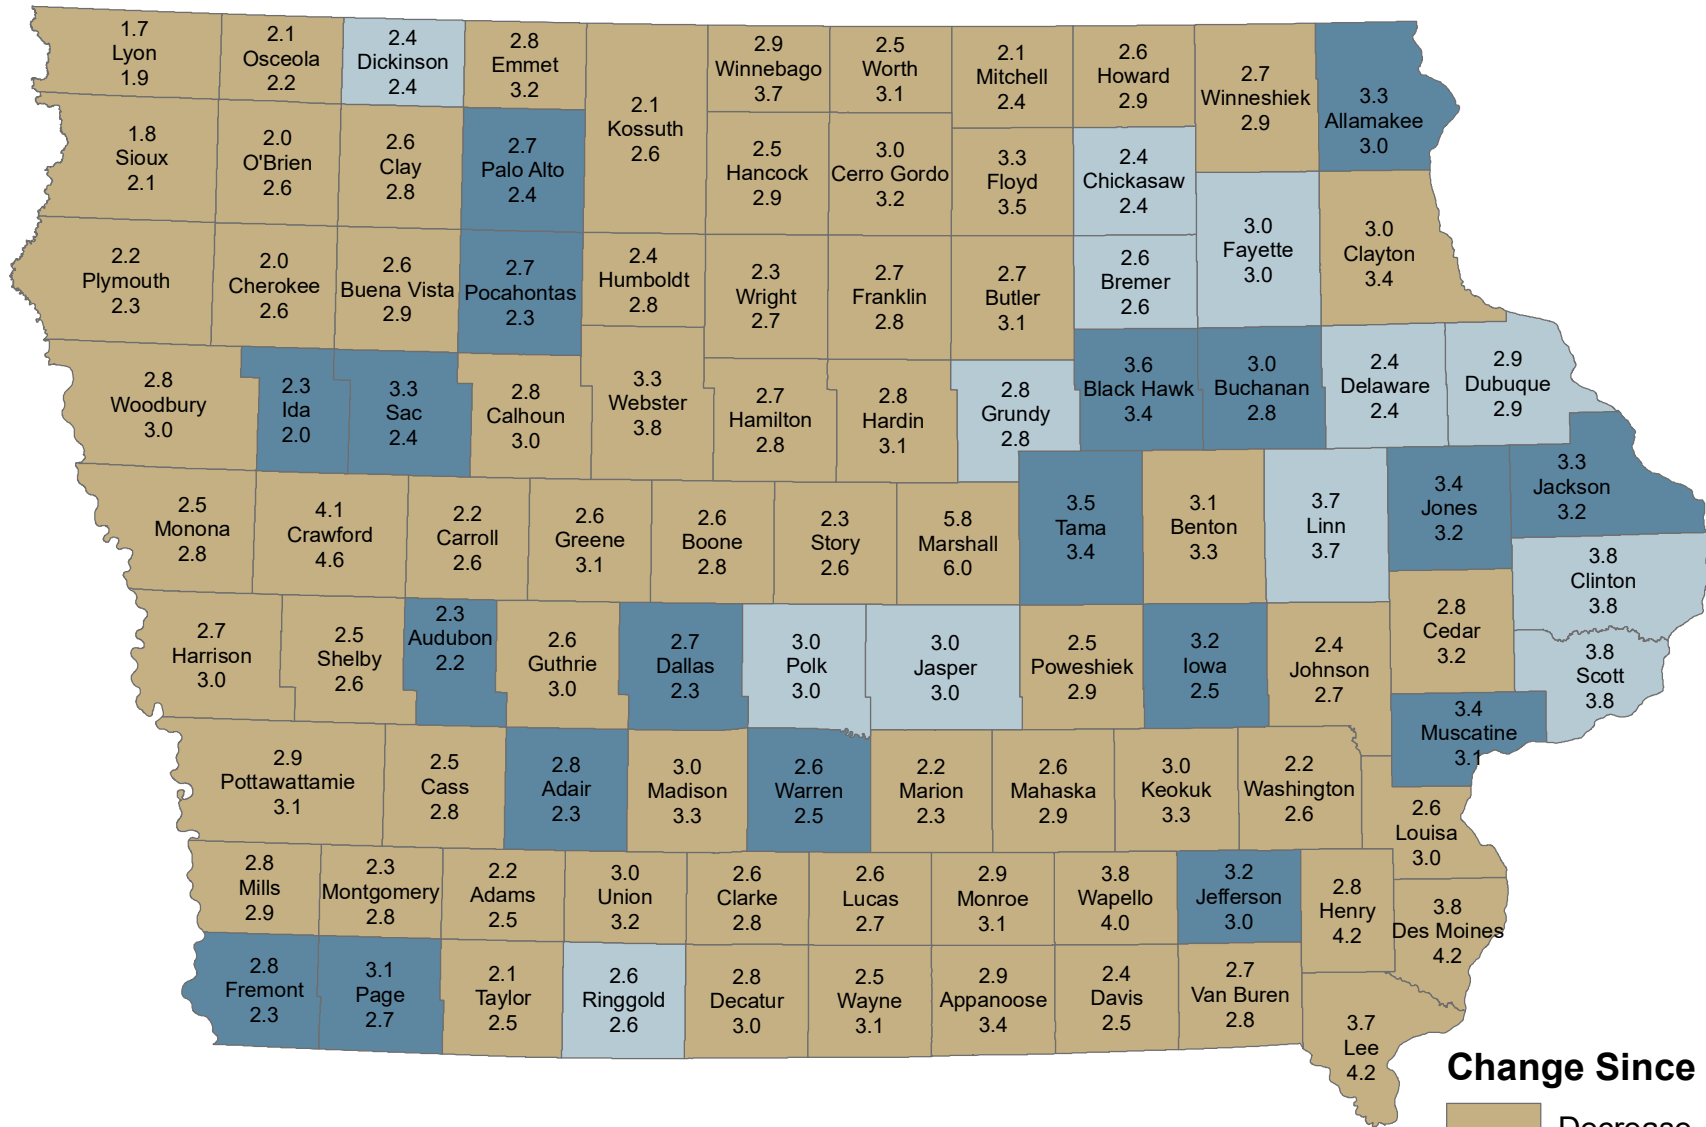

# Unemployment Rates for Iowa Counties for June

June 2024 (Rate Above) and June 2023 (Rate Below)