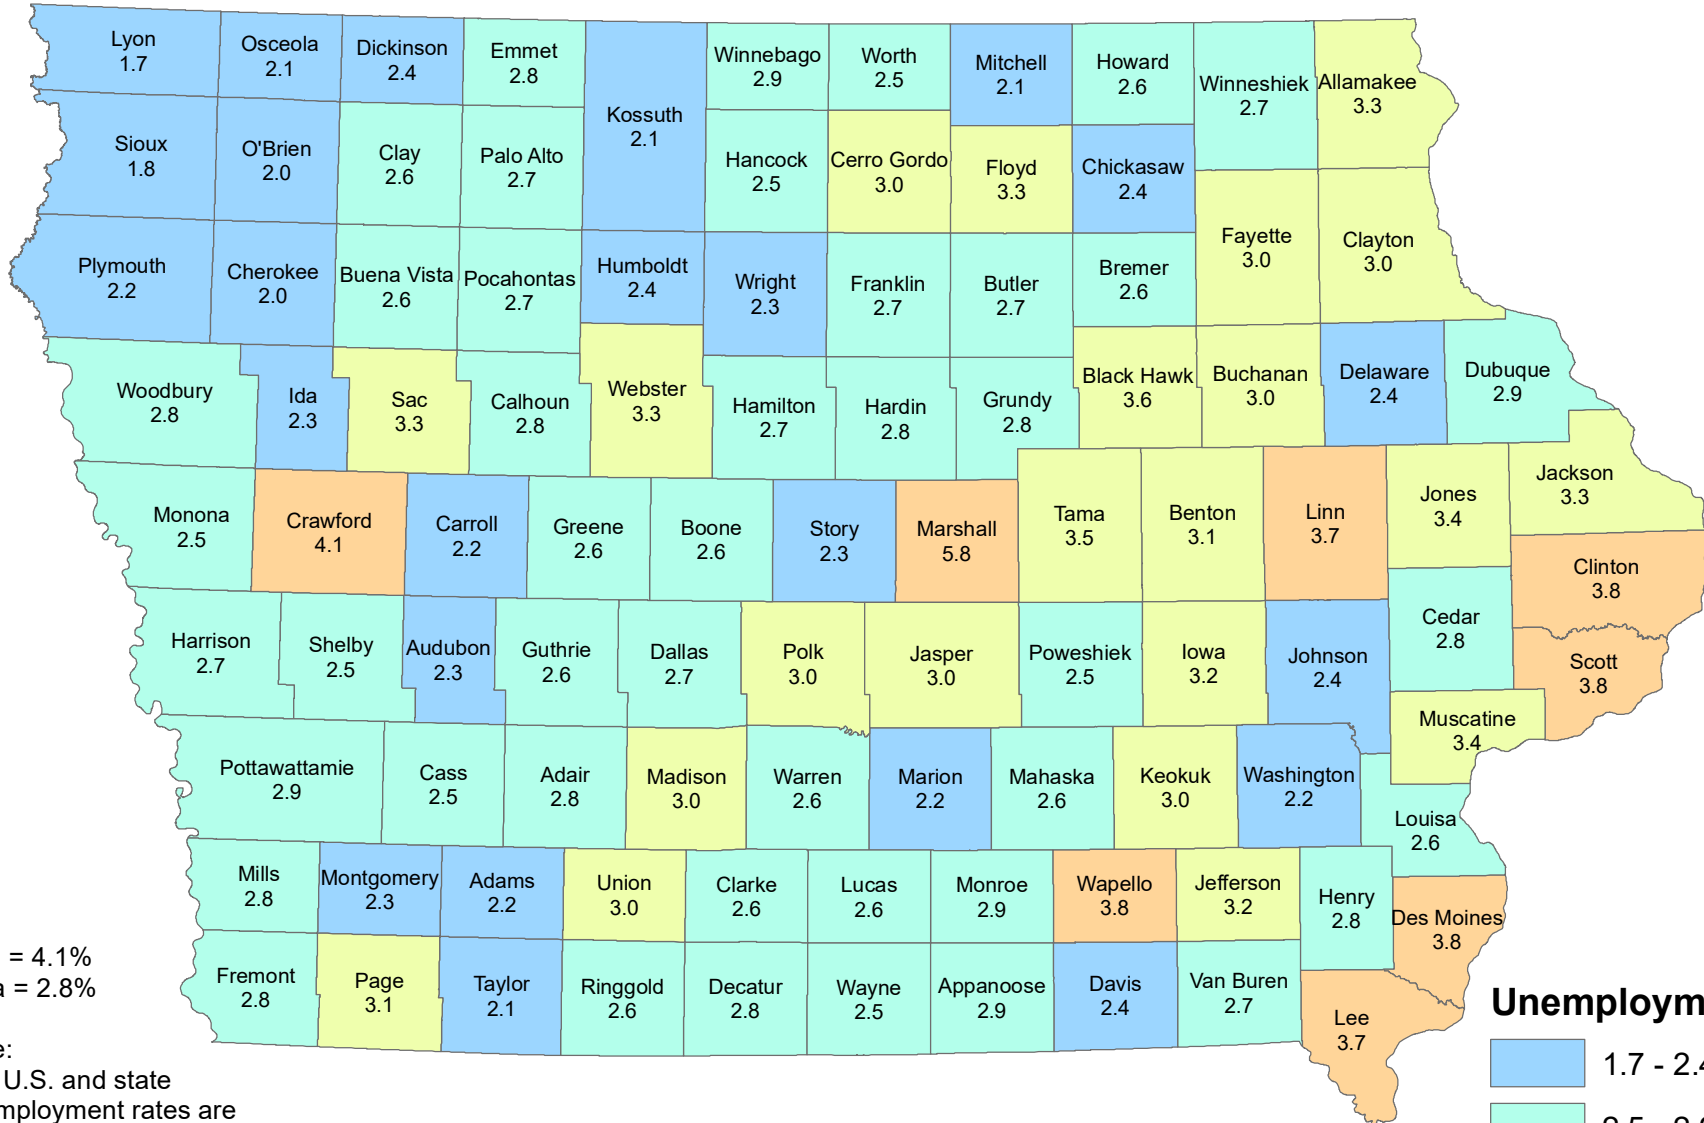

Iowa Unemployment Rates by County

June 2024

U.S. = 4.1%
Iowa = 2.8%

Note:
The U.S. and state
unemployment rates are
seasonally adjusted.

County unemployment
rates are not seasonally
adjusted.

Source: Labor Market Information Division, Iowa Workforce Development

Unemployment Rate