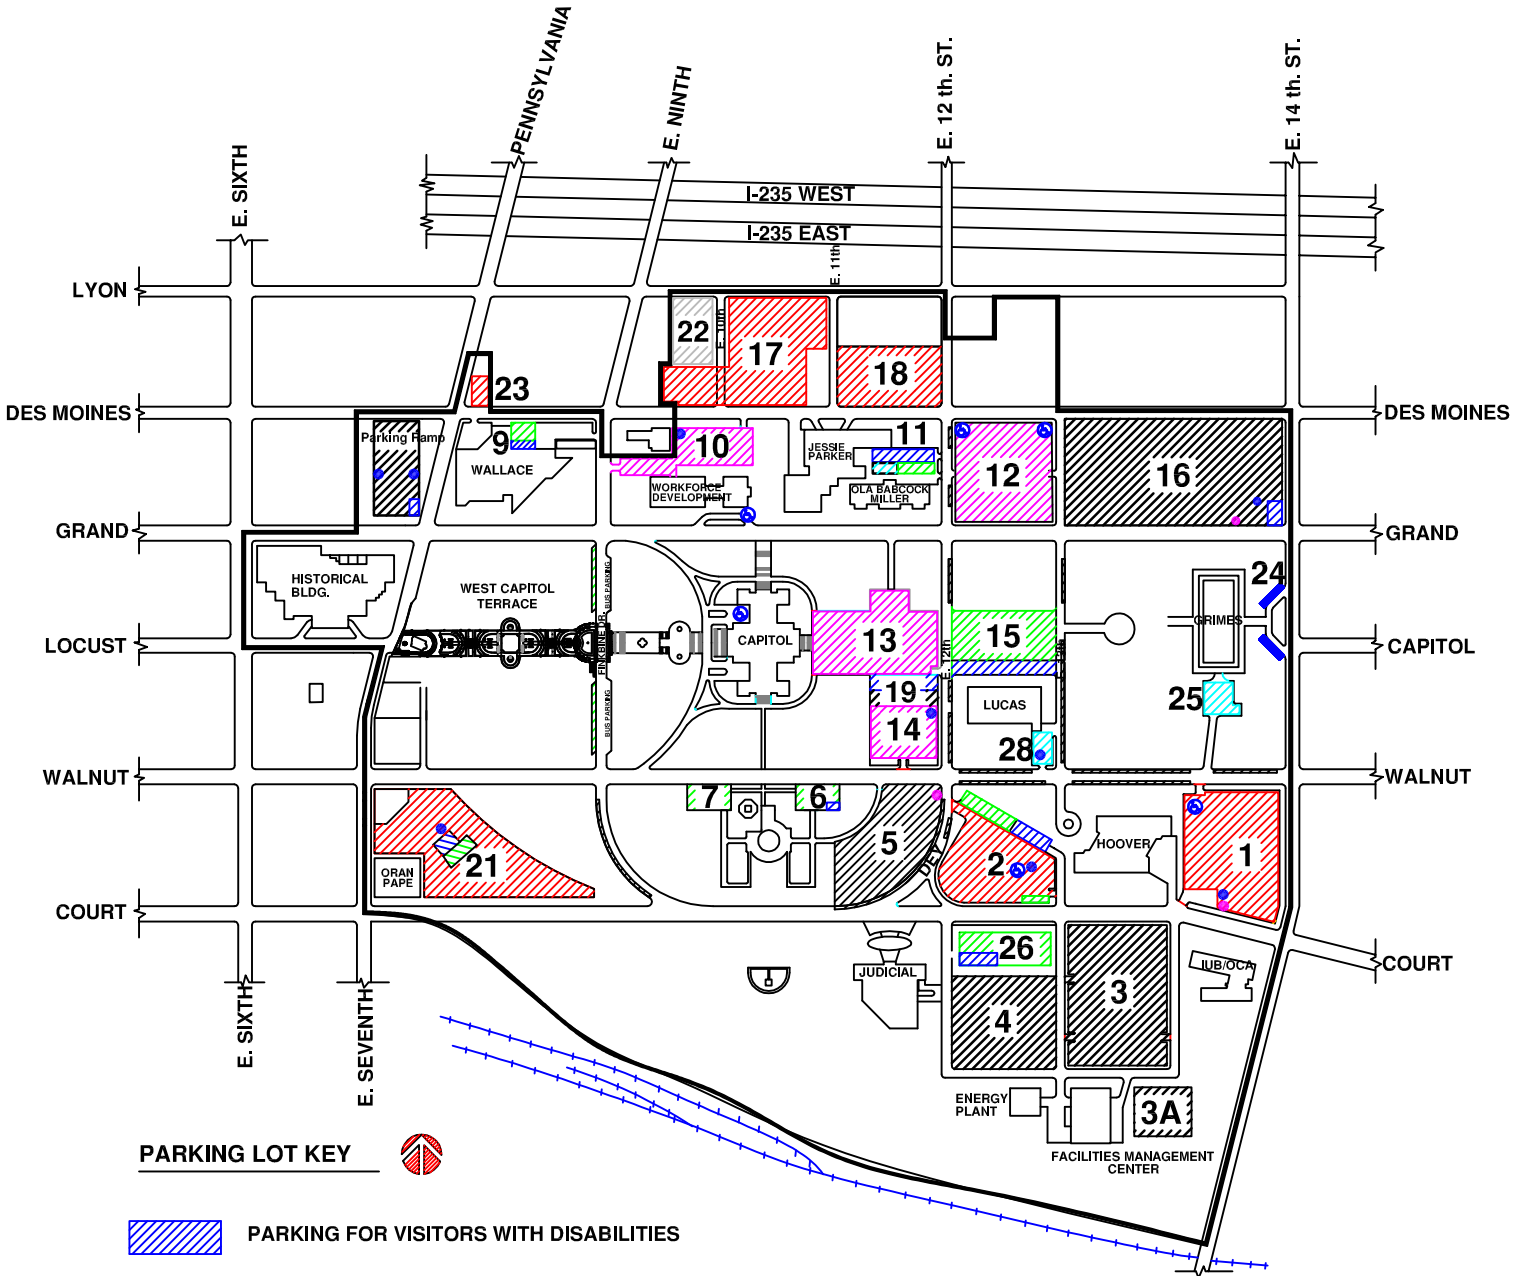

IOWA CAPITOL COMPLEX

PARKING LOT KEY

-  PARKING FOR VISITORS WITH DISABILITIES
-  VISITOR PARKING
-  RESERVED / SERVICE PARKING
-  CONTRACTOR PARKING
-  EMPLOYEE ONLY
-  RESERVED EMPLOYEE
-  EMPLOYEE AND VISITOR PARKING
-  STREET PARKING (PLEASE OBSERVE POSTED HOURS FOR NO PARKING)
-  CARPOOL/RIDESHARE VEHICLE SPACES
-  MOTORCYCLE SPACES
-  PARKING FOR EMPLOYEES WITH DISABILITIES

ADDITIONAL ACCESSIBLE PARKING IS ALSO LOCATED IN EMPLOYEE AND VISITOR LOTS.
 UPDATED SEPTEMBER 8, 2017