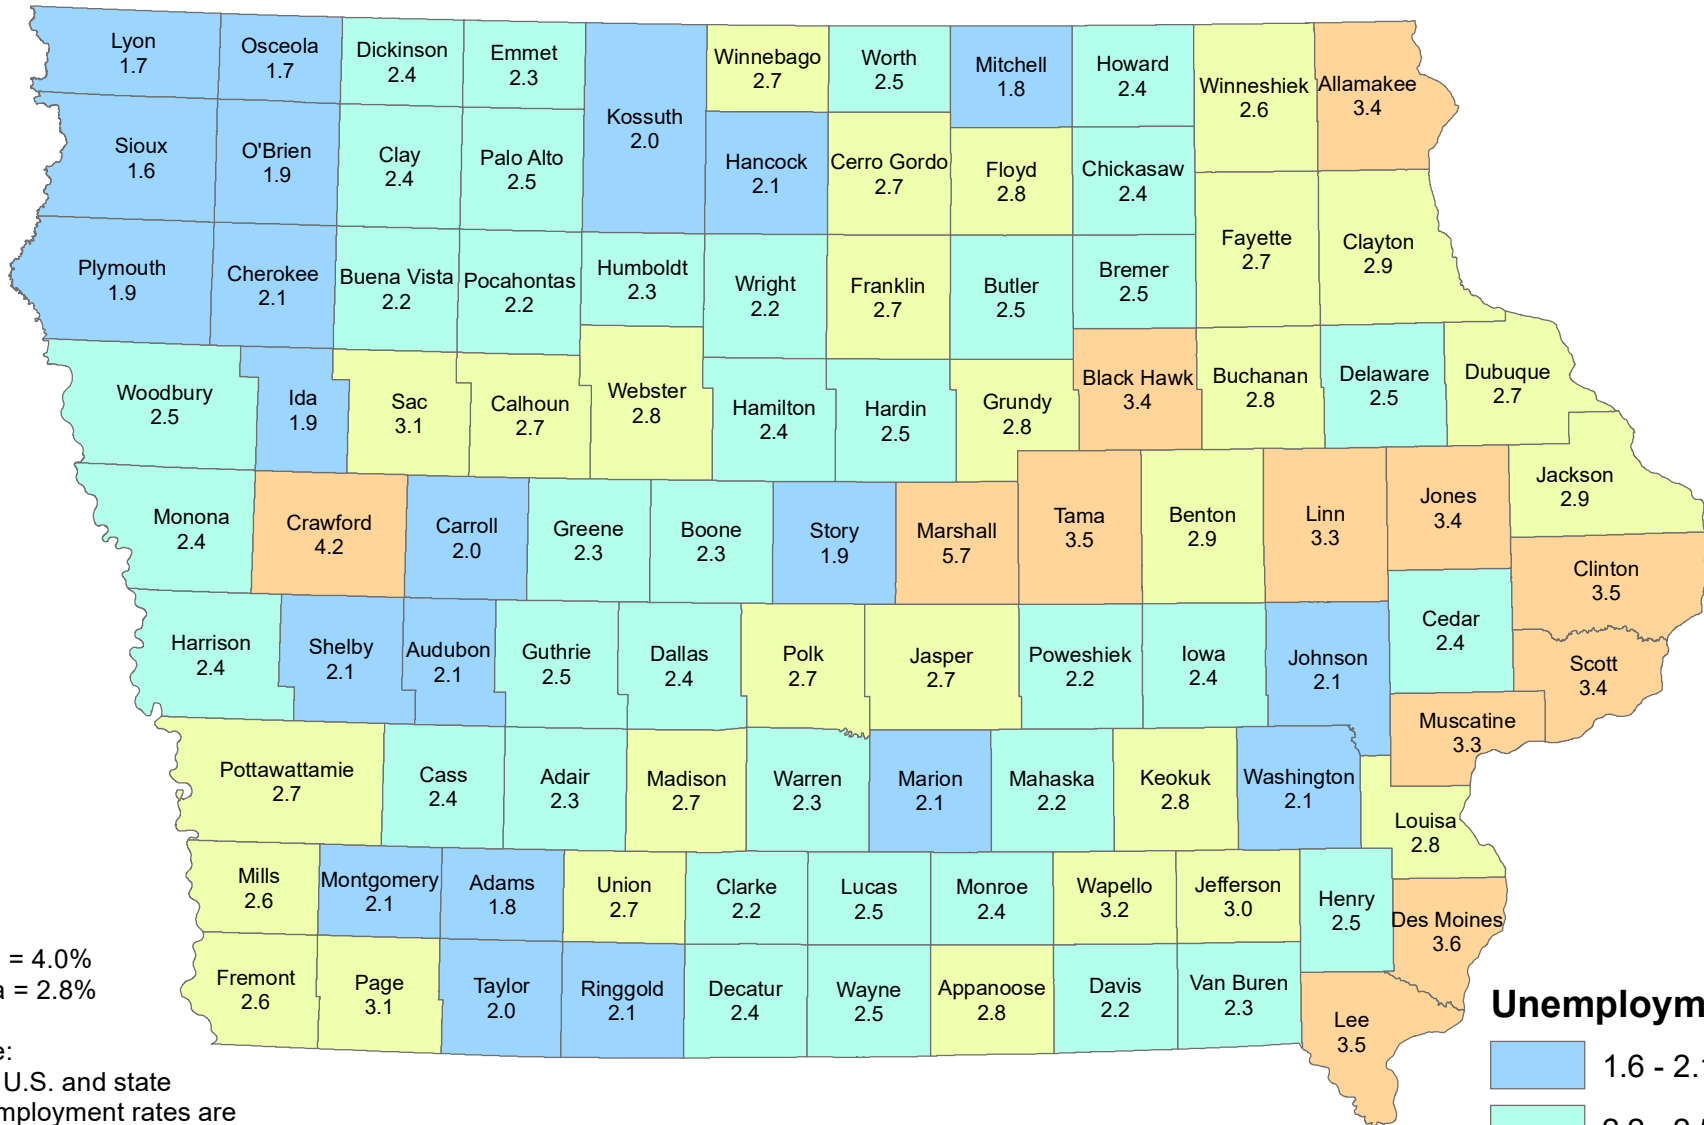

# Iowa Unemployment Rates by County

May 2024

U.S. = 4.0%  
Iowa = 2.8%

Note:  
The U.S. and state  
unemployment rates are  
seasonally adjusted.

County unemployment  
rates are not seasonally  
adjusted.

Source: Labor Market Information Division, Iowa Workforce Development

## Unemployment Rate