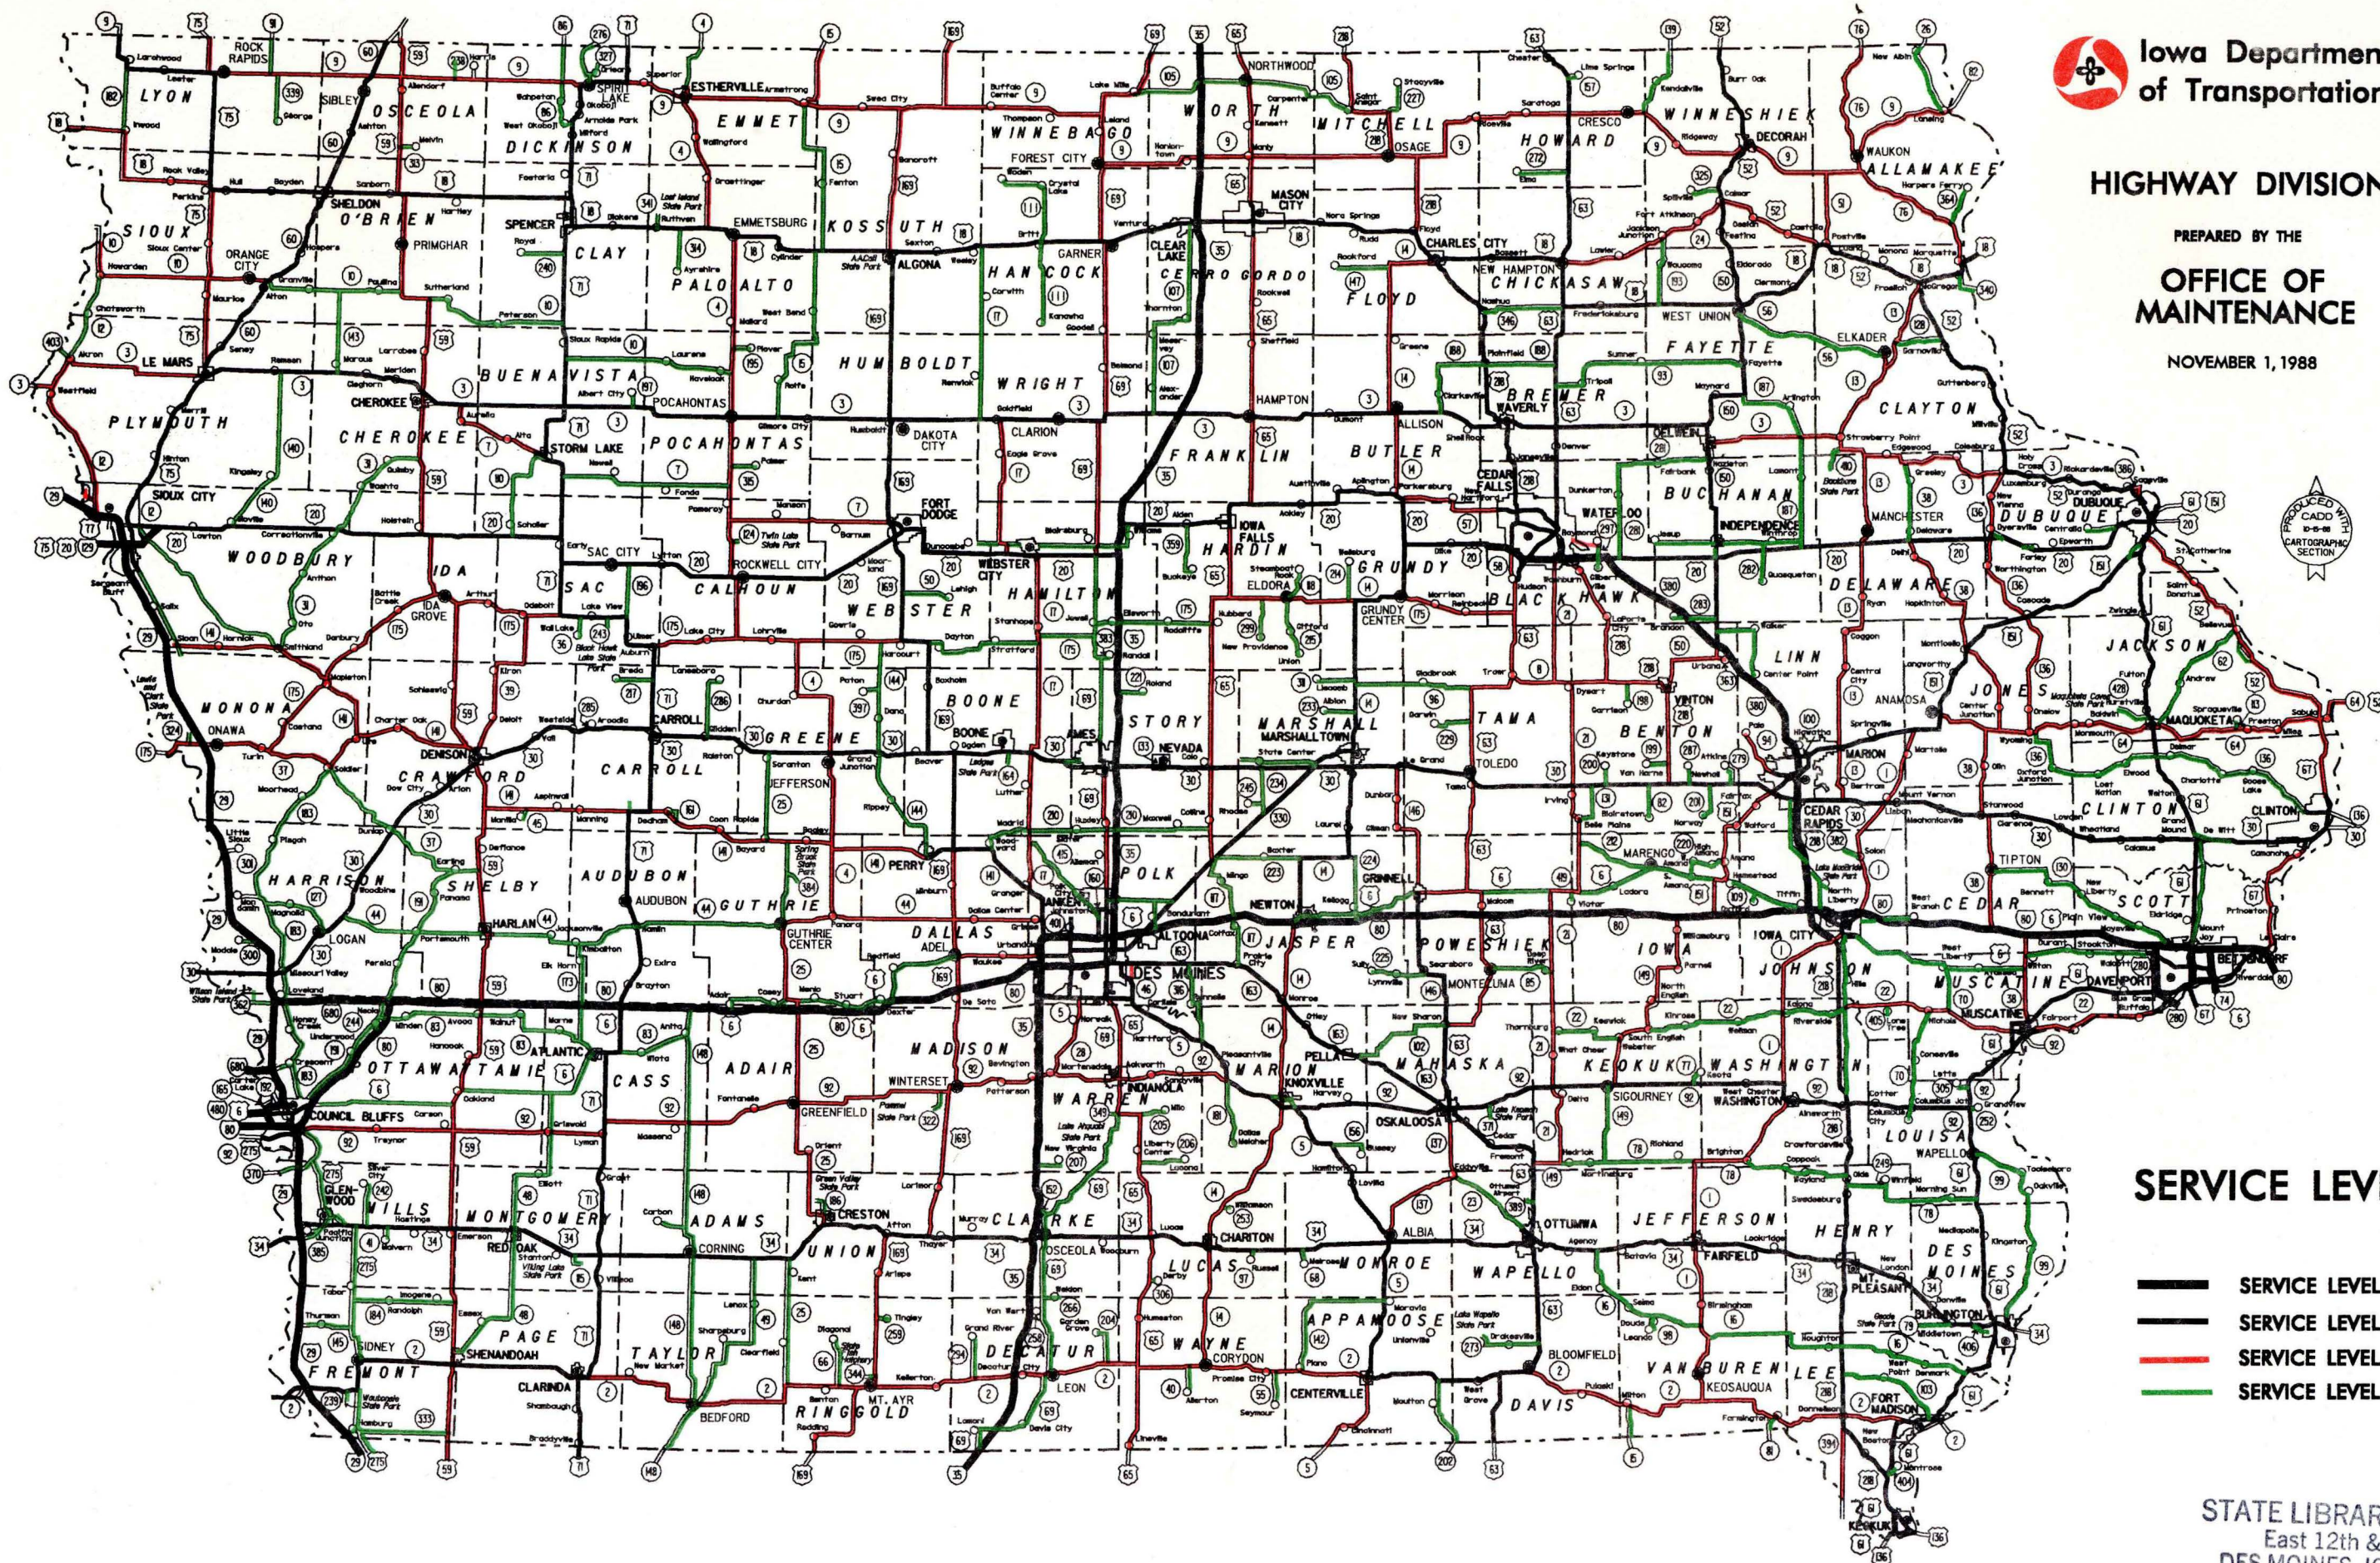

MAINTENANCE SERVICE LEVEL MAP

DEC 5 1988

HIGHWAY DIVISION

PREPARED BY THE
OFFICE OF
MAINTENANCE

NOVEMBER 1, 1988

SERVICE LEVEL

-  SERVICE LEVEL A
-  SERVICE LEVEL B
-  SERVICE LEVEL C
-  SERVICE LEVEL D

STATE LIBRARY OF IOWA
East 12th & Grand
DES MOINES, IOWA 50319

STATE LIBRARY OF IOWA

3 1723 02085 3297