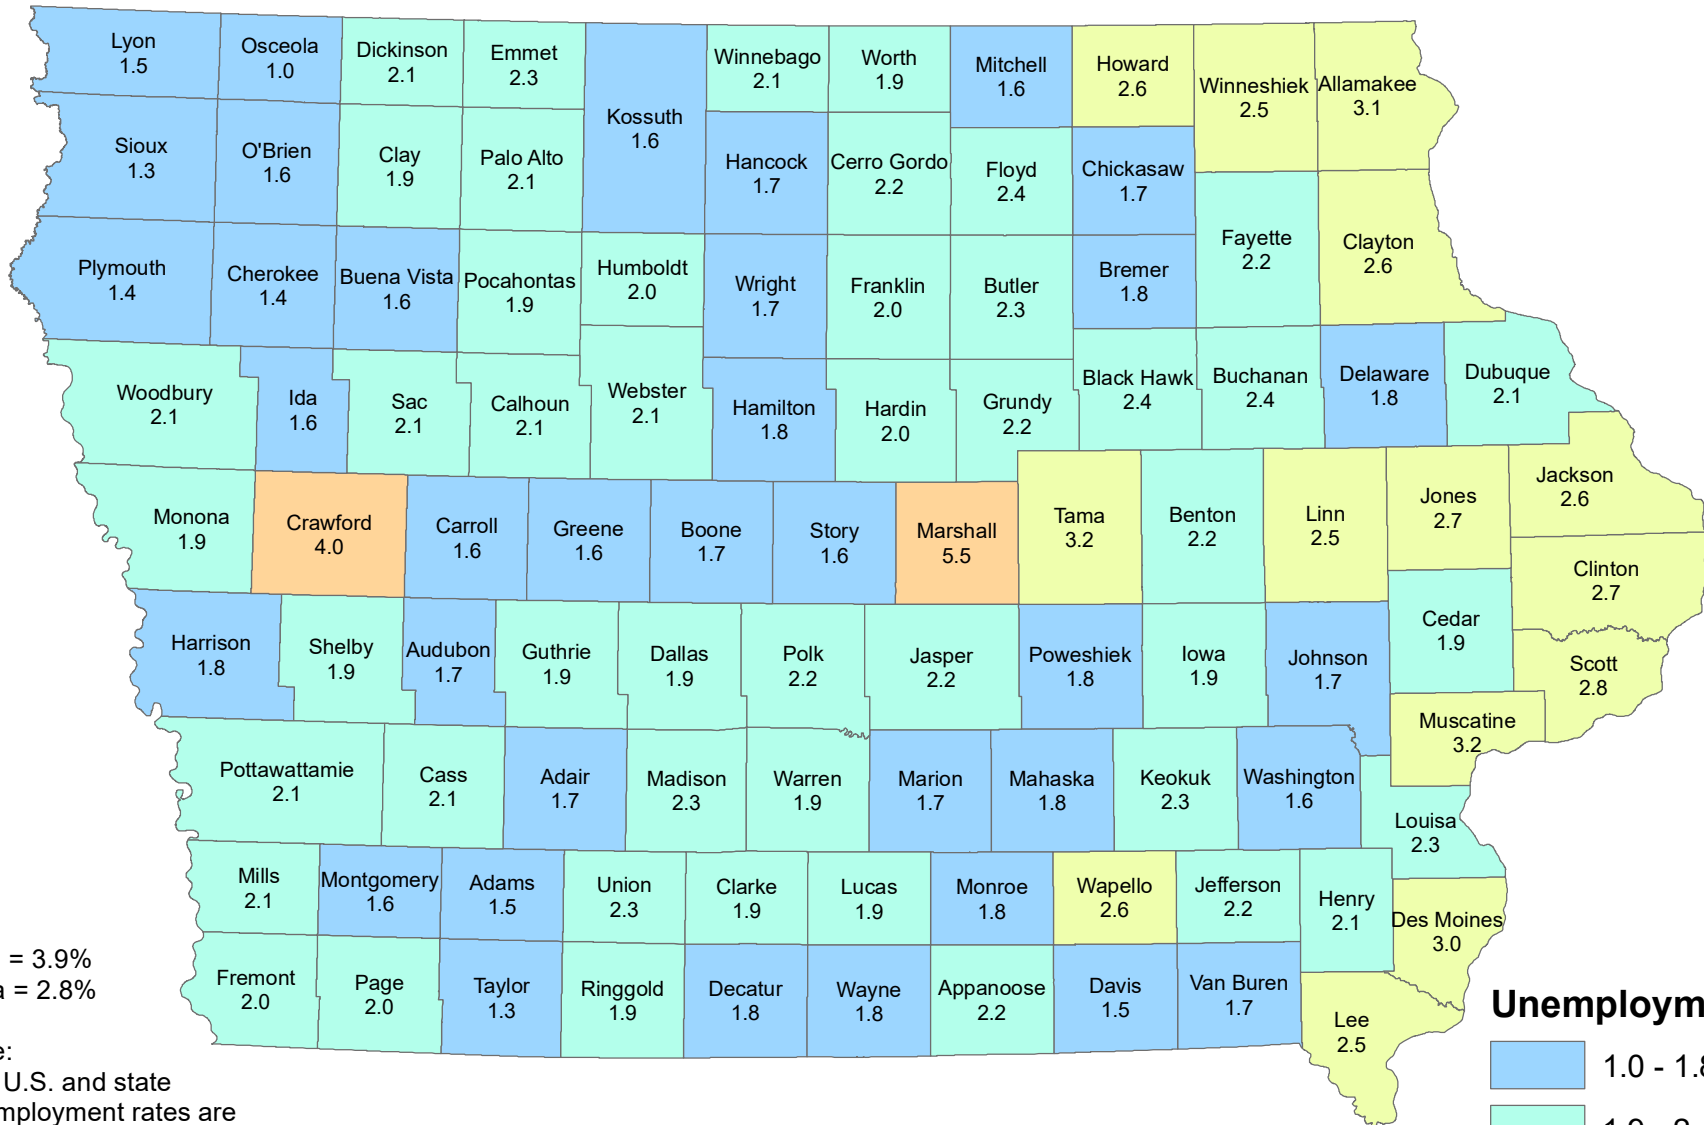

Iowa Unemployment Rates by County

April 2024

U.S. = 3.9%
Iowa = 2.8%

Note:
The U.S. and state
unemployment rates are
seasonally adjusted.

County unemployment
rates are not seasonally
adjusted.

Source: Labor Market Information Division, Iowa Workforce Development

Unemployment Rate