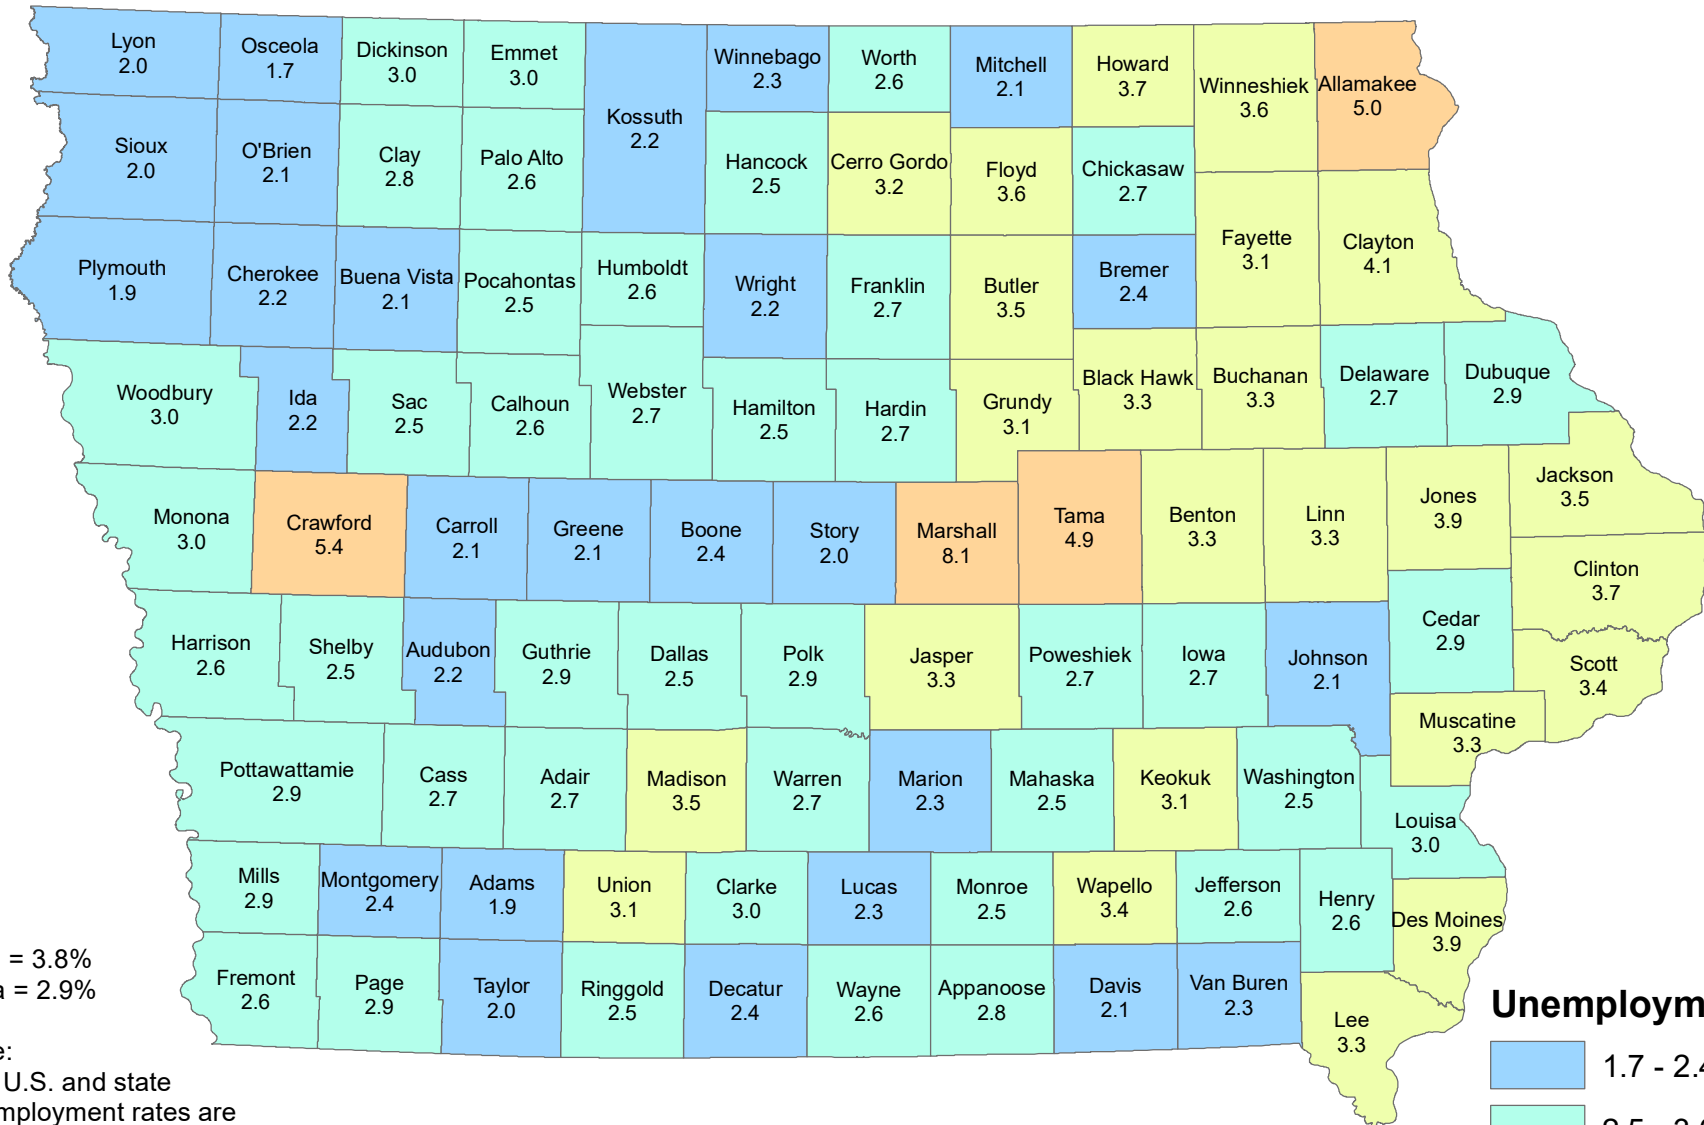

# Iowa Unemployment Rates by County

March 2024

U.S. = 3.8%  
Iowa = 2.9%

Note:  
The U.S. and state  
unemployment rates are  
seasonally adjusted.

County unemployment  
rates are not seasonally  
adjusted.

Source: Labor Market Information Division, Iowa Workforce Development

## Unemployment Rate