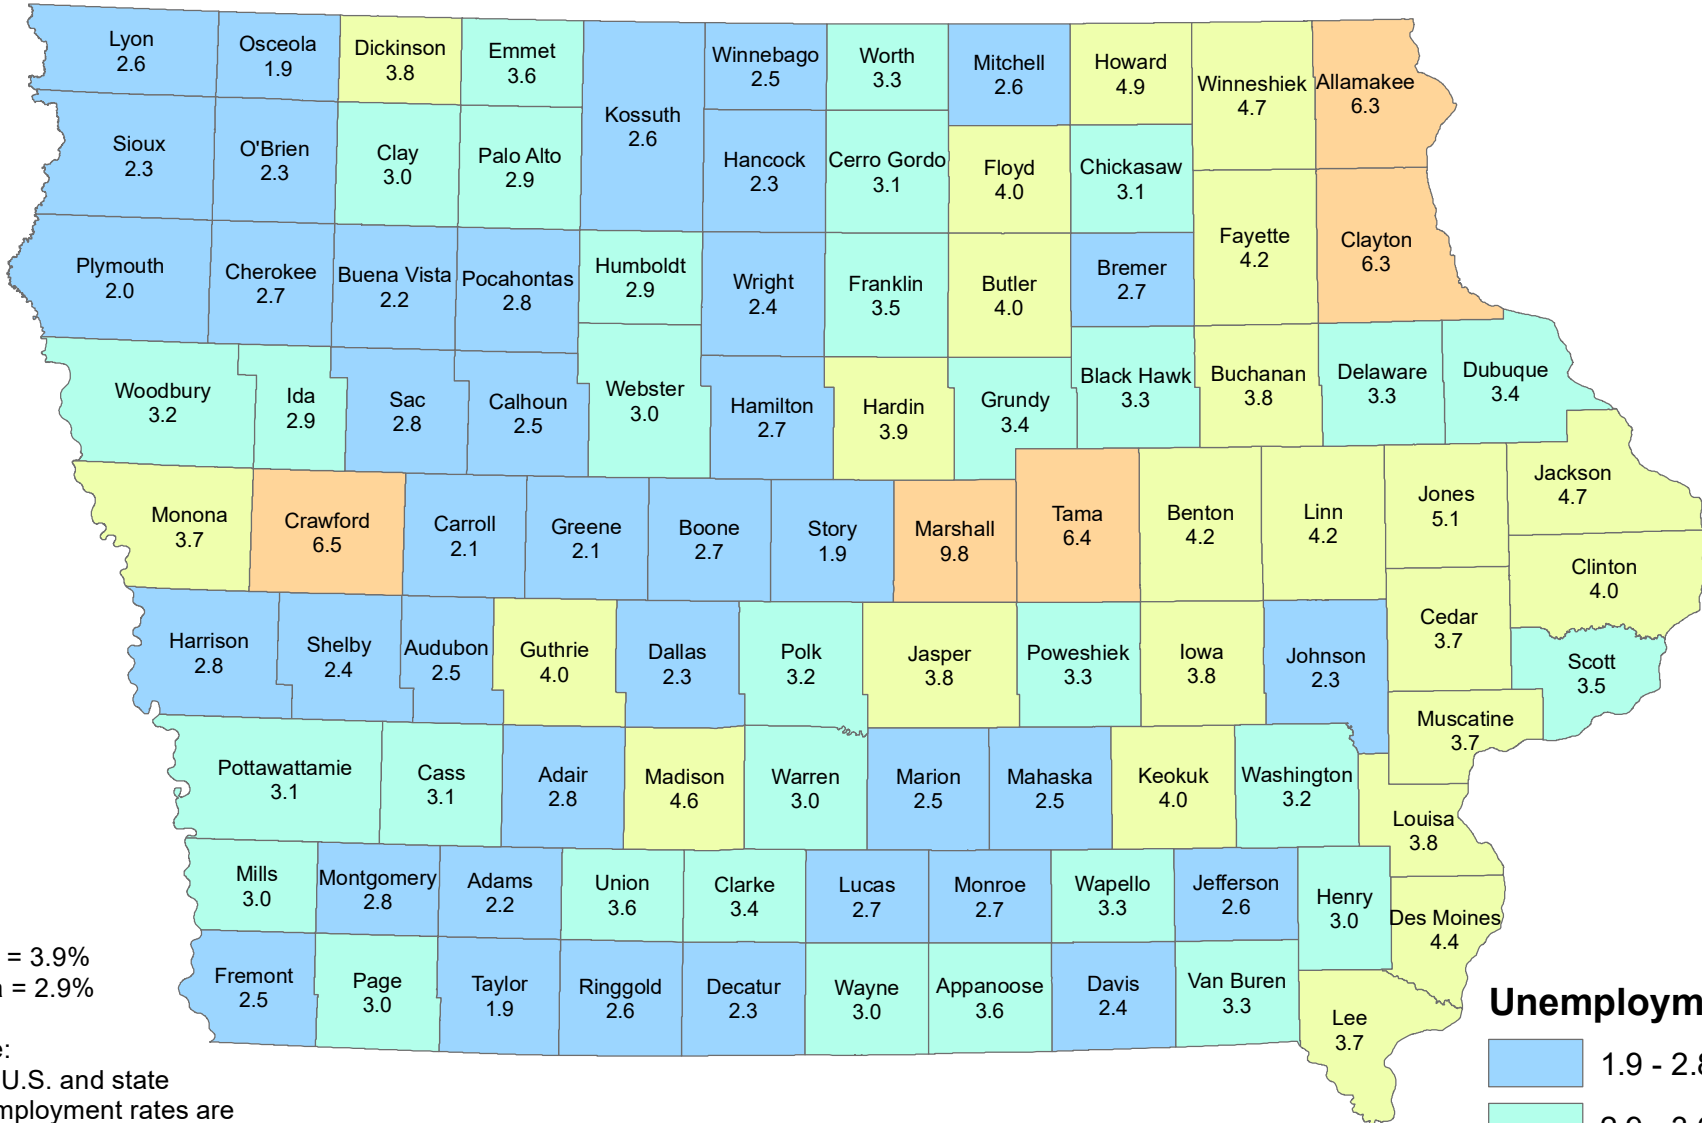

# Iowa Unemployment Rates by County

February 2024

U.S. = 3.9%  
Iowa = 2.9%

Note:  
The U.S. and state  
unemployment rates are  
seasonally adjusted.

County unemployment  
rates are not seasonally  
adjusted.

Source: Labor Market Information Division, Iowa Workforce Development

## Unemployment Rate