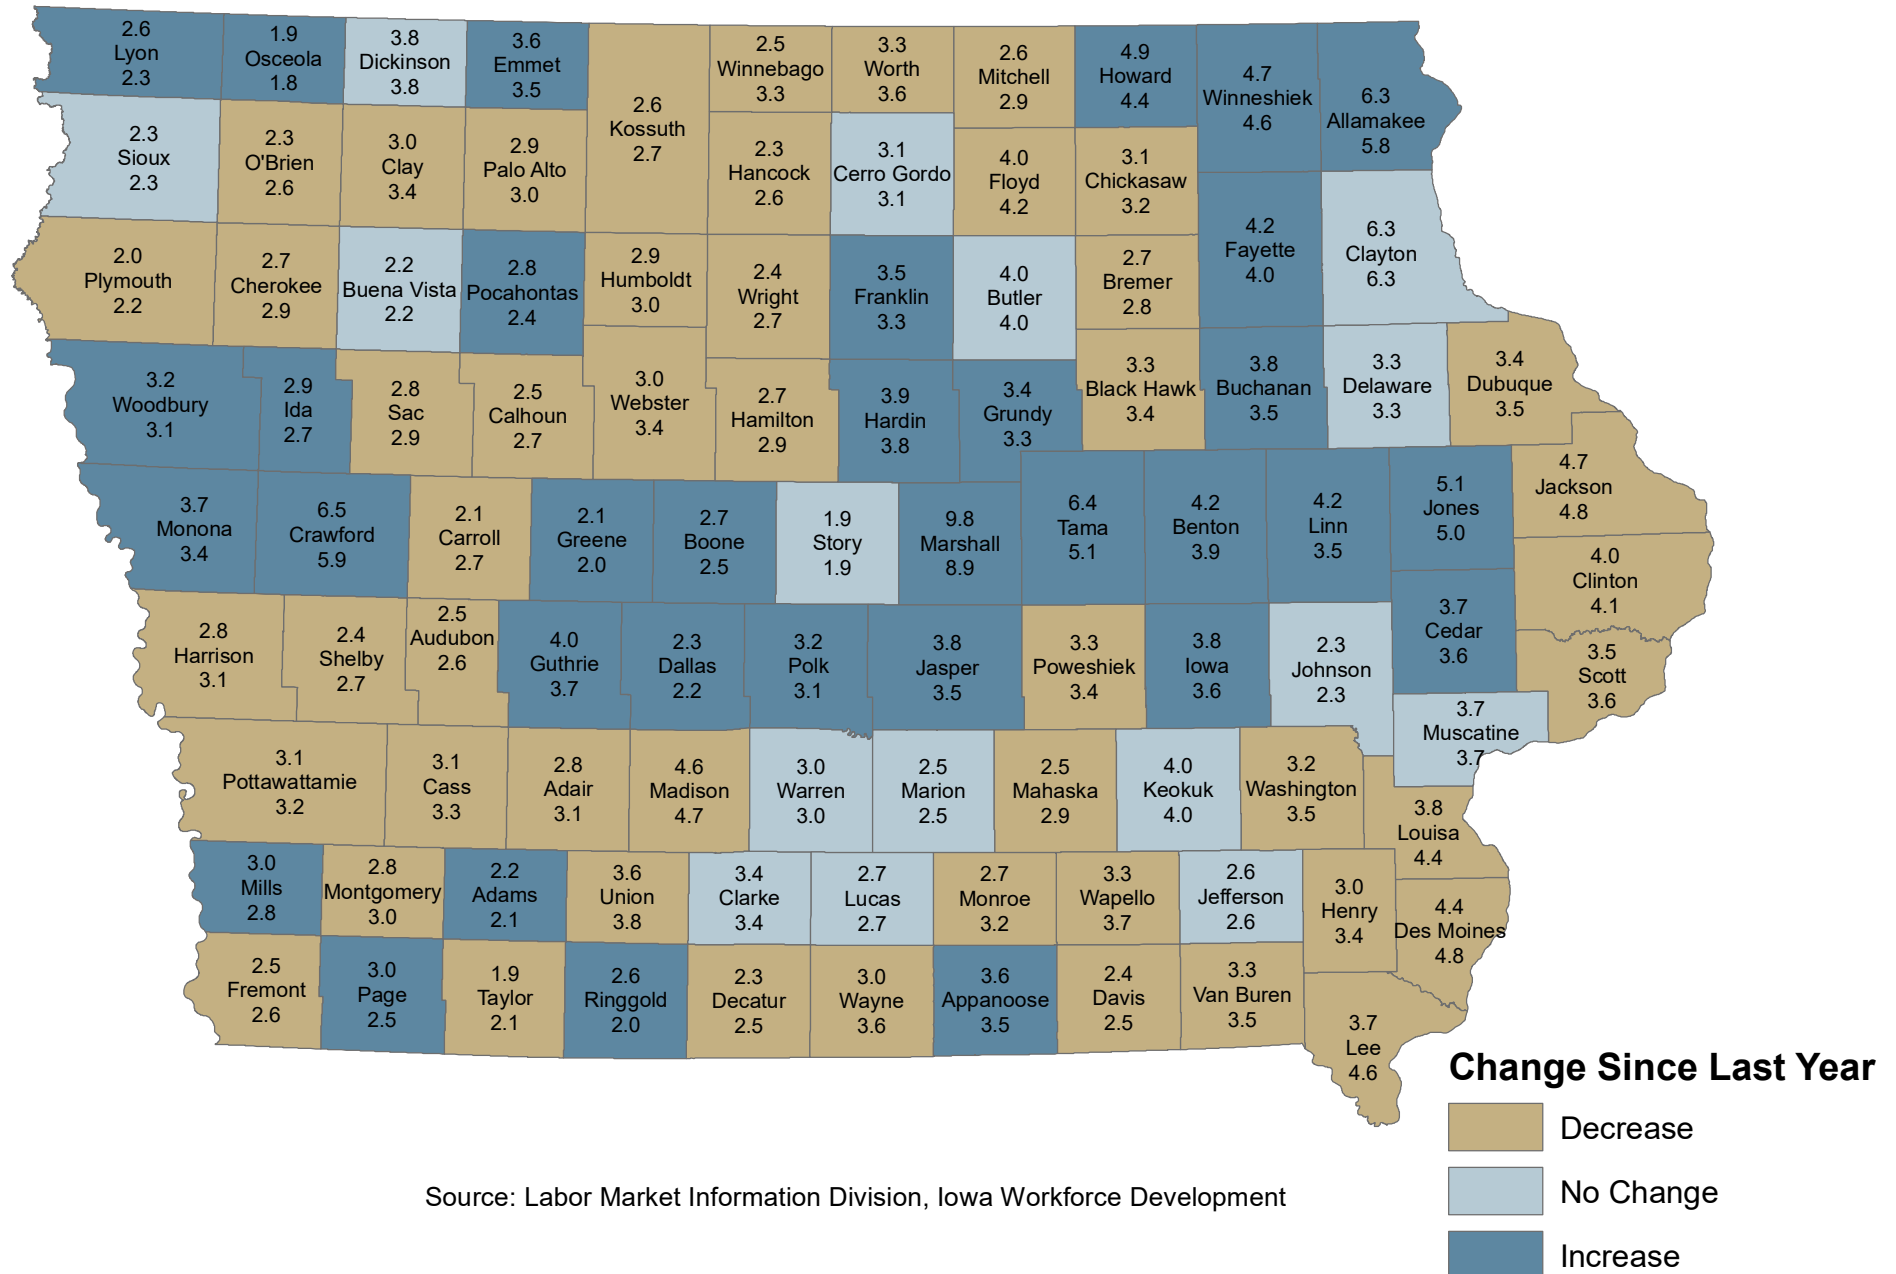

Unemployment Rates for Iowa Counties for February

February 2024 (Rate Above) and February 2023 (Rate Below)

Source: Labor Market Information Division, Iowa Workforce Development