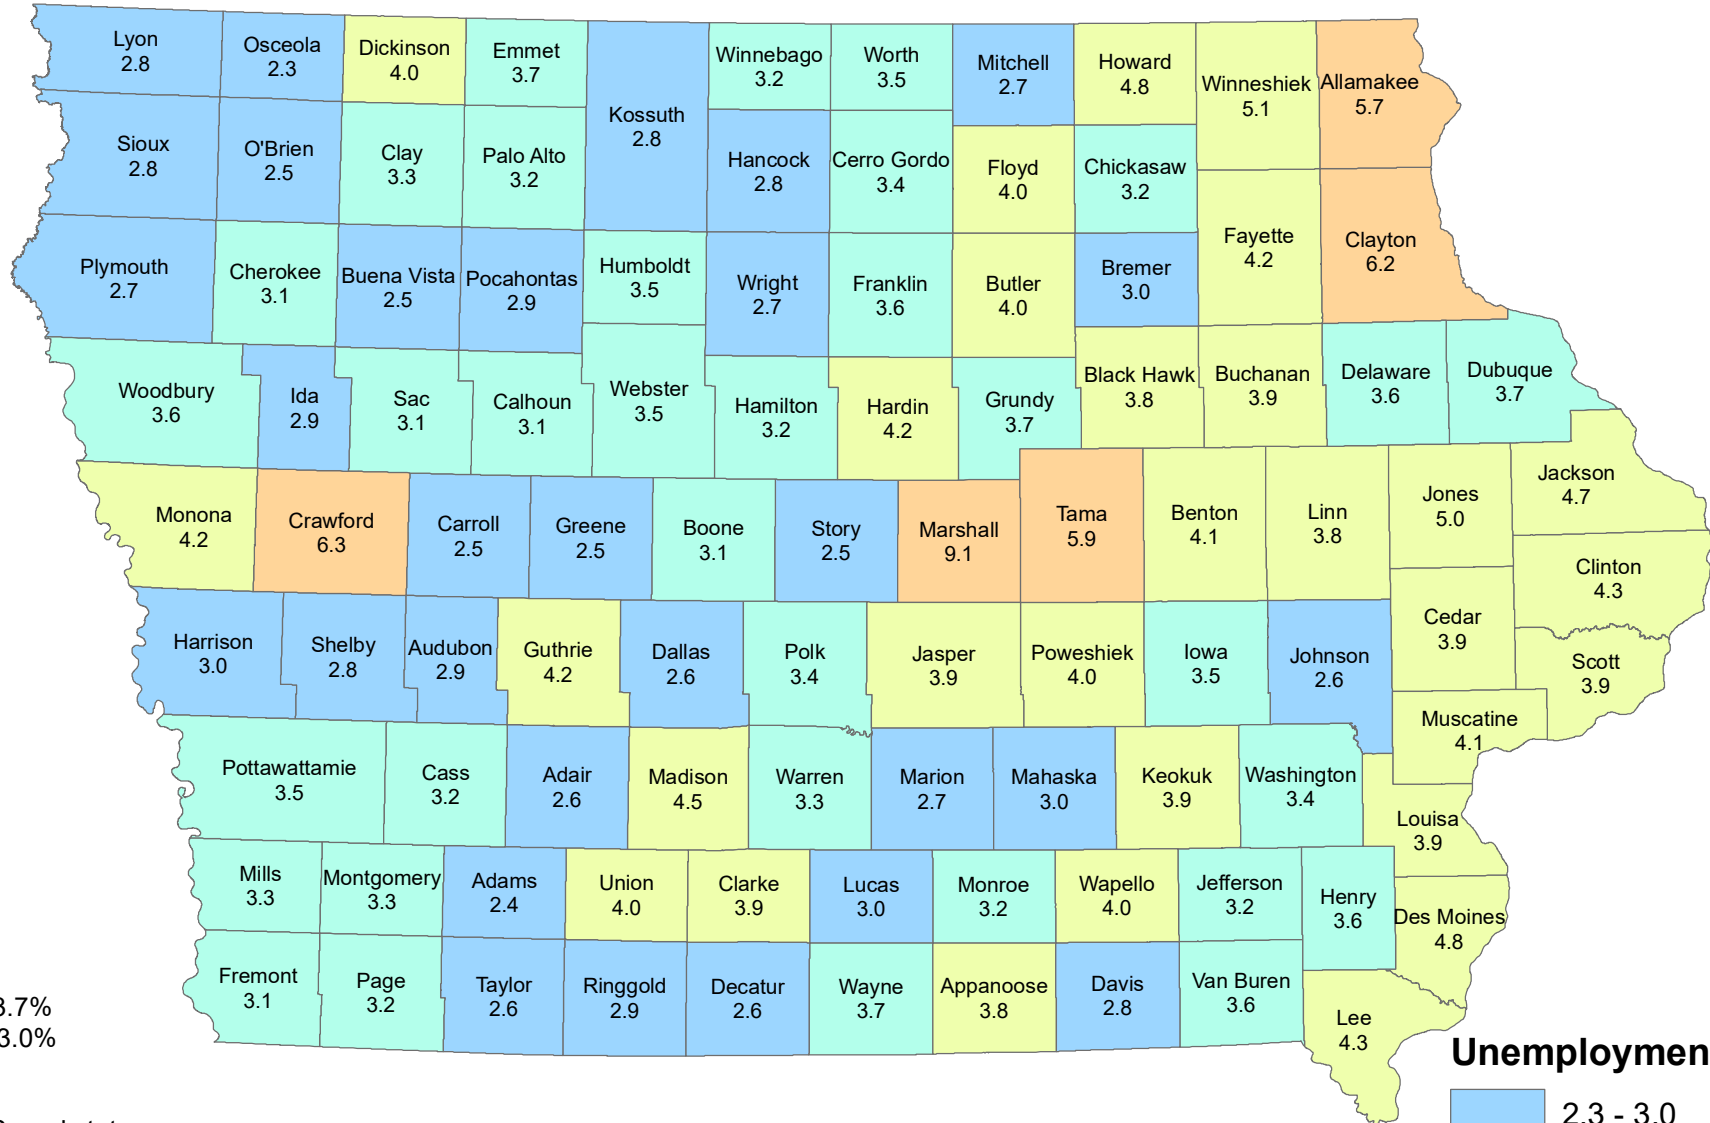

Iowa Unemployment Rates by County

January 2024

U.S. = 3.7%
Iowa = 3.0%

Note:
The U.S. and state
unemployment rates are
seasonally adjusted.

County unemployment
rates are not seasonally
adjusted.

Source: Labor Market Information Division, Iowa Workforce Development

Unemployment Rate