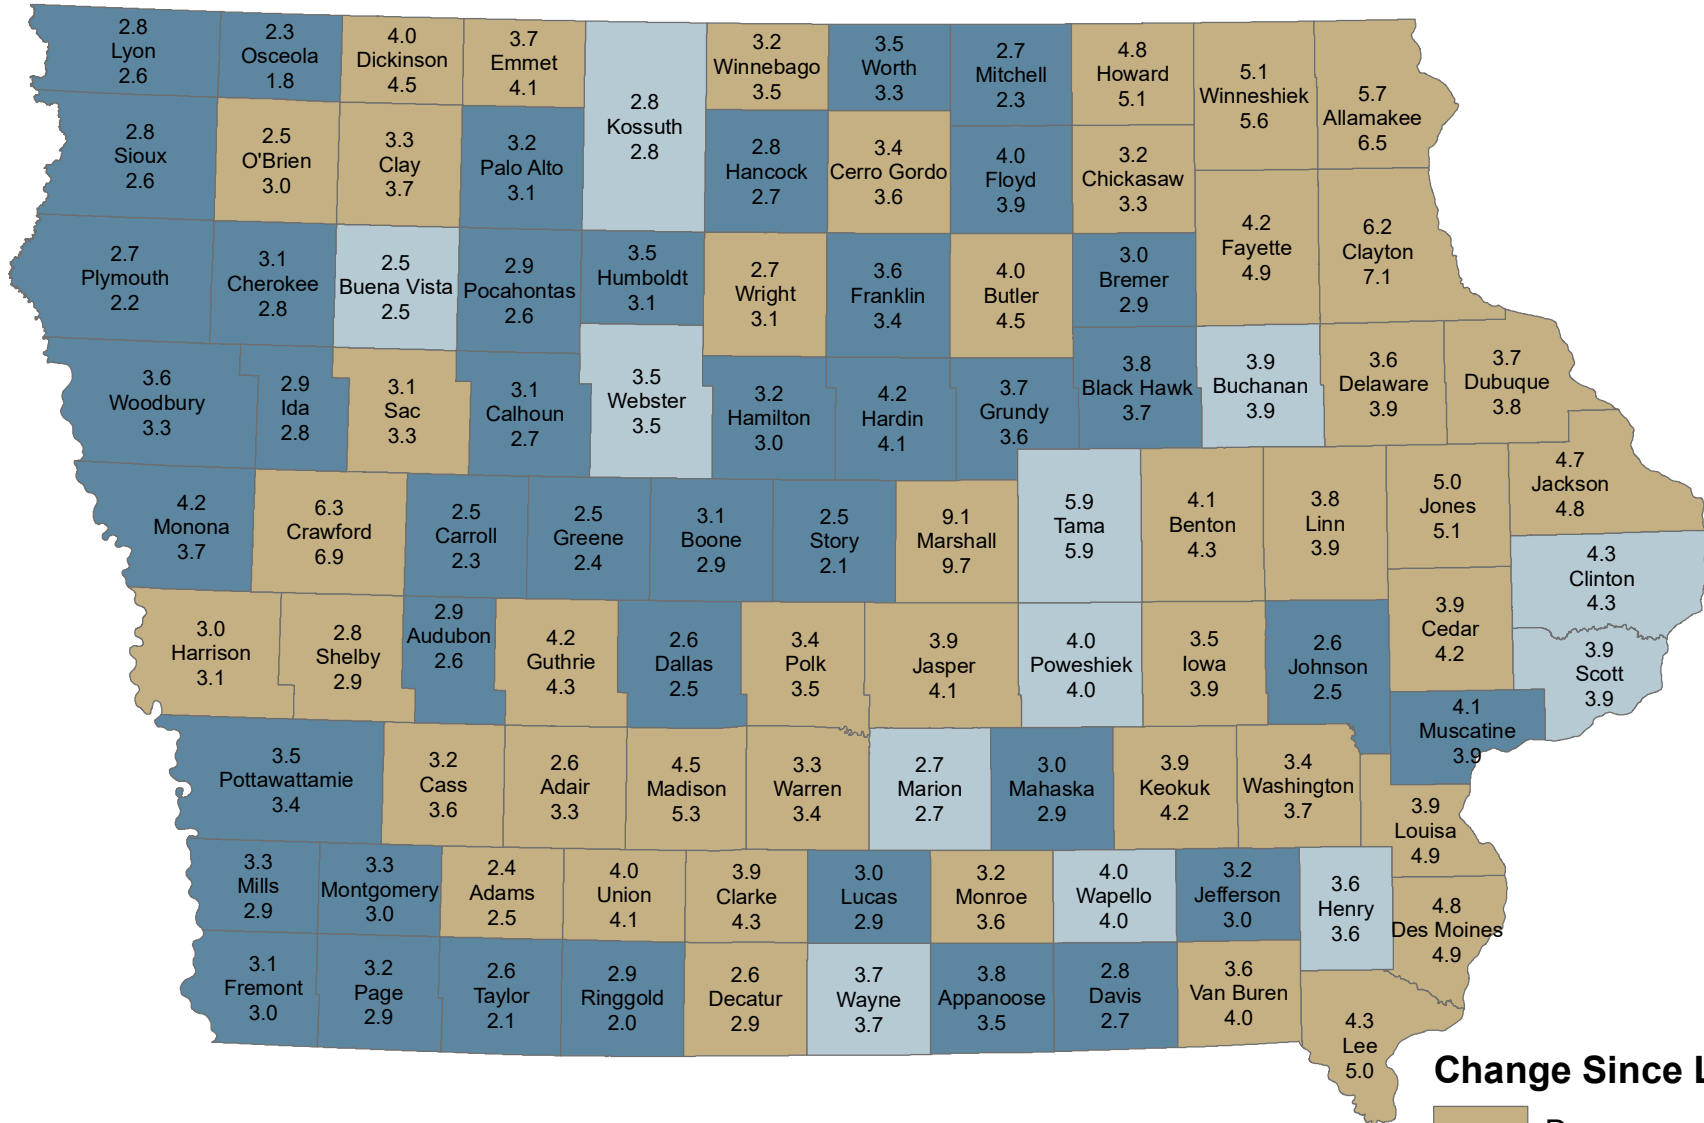

Unemployment Rates for Iowa Counties for January

January 2024 (Rate Above) and January 2023 (Rate Below)

Source: Labor Market Information Division, Iowa Workforce Development