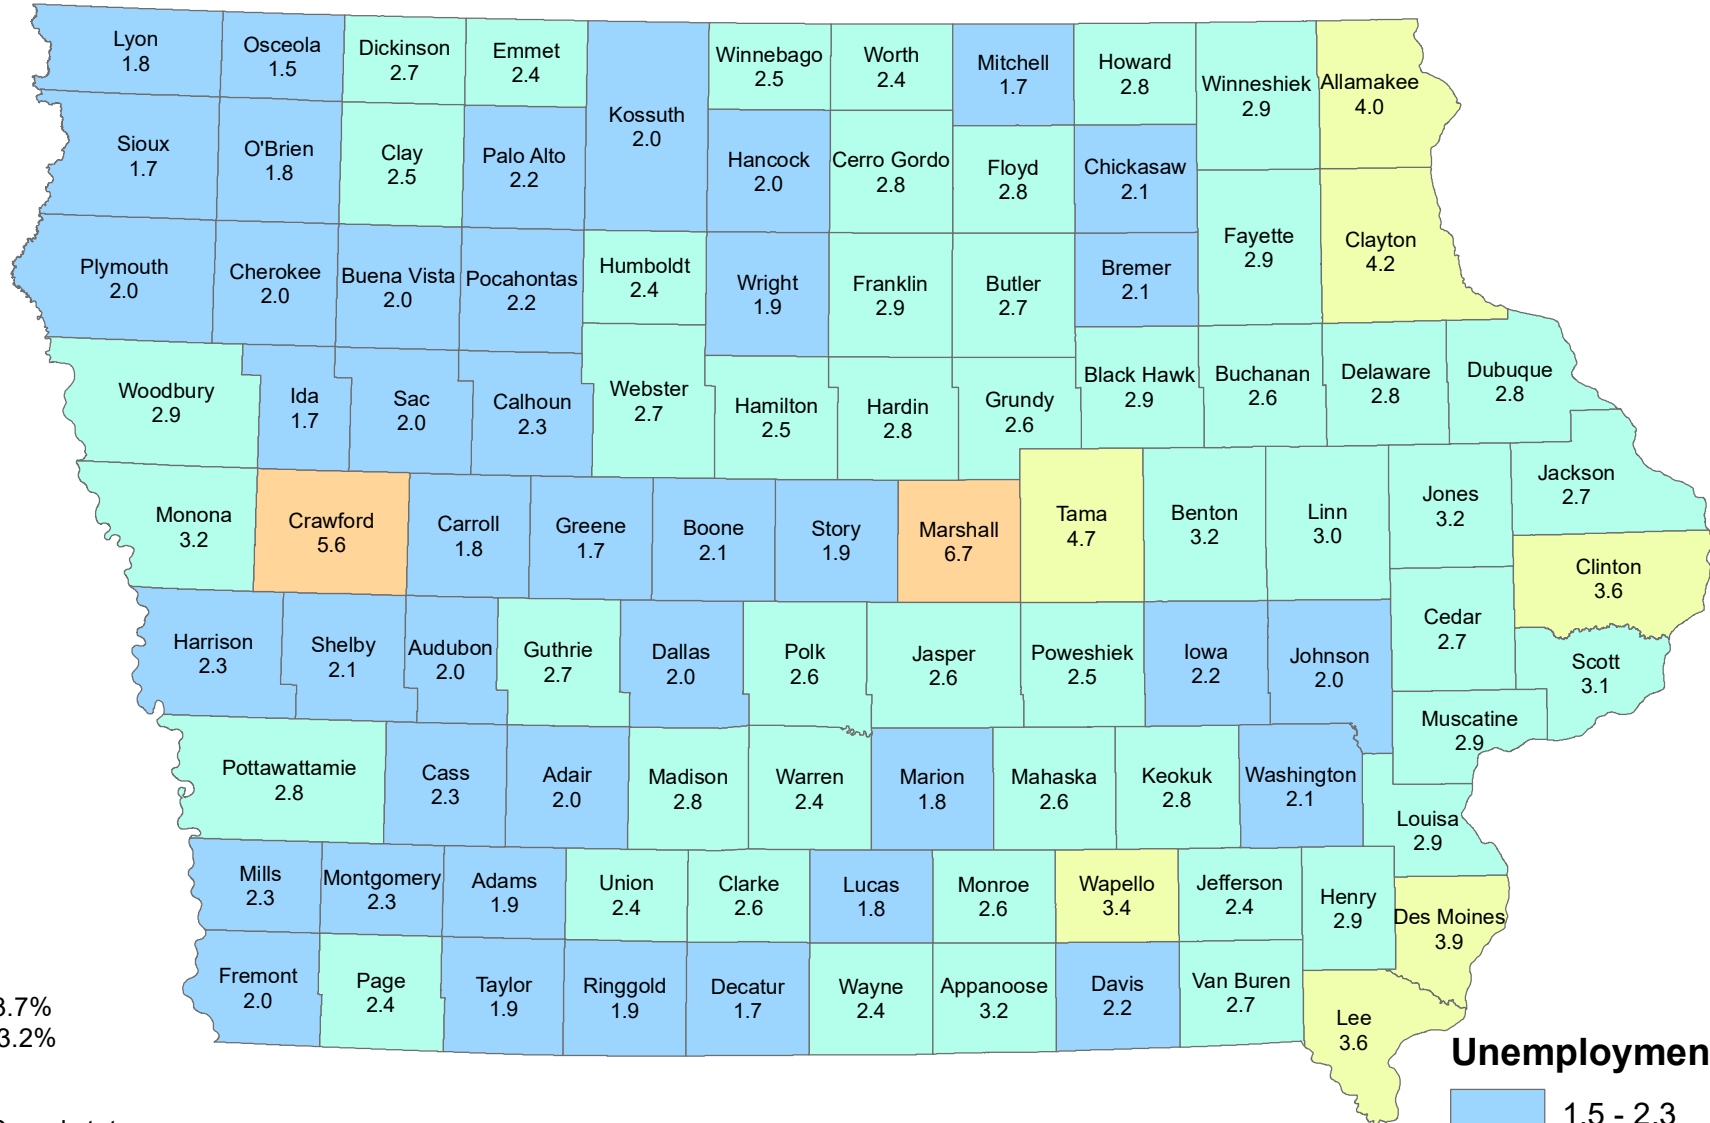

Iowa Unemployment Rates by County

December 2023

U.S. = 3.7%
Iowa = 3.2%

Note:
The U.S. and state
unemployment rates are
seasonally adjusted.

County unemployment
rates are not seasonally
adjusted.

Source: Labor Market Information Division, Iowa Workforce Development

Unemployment Rate