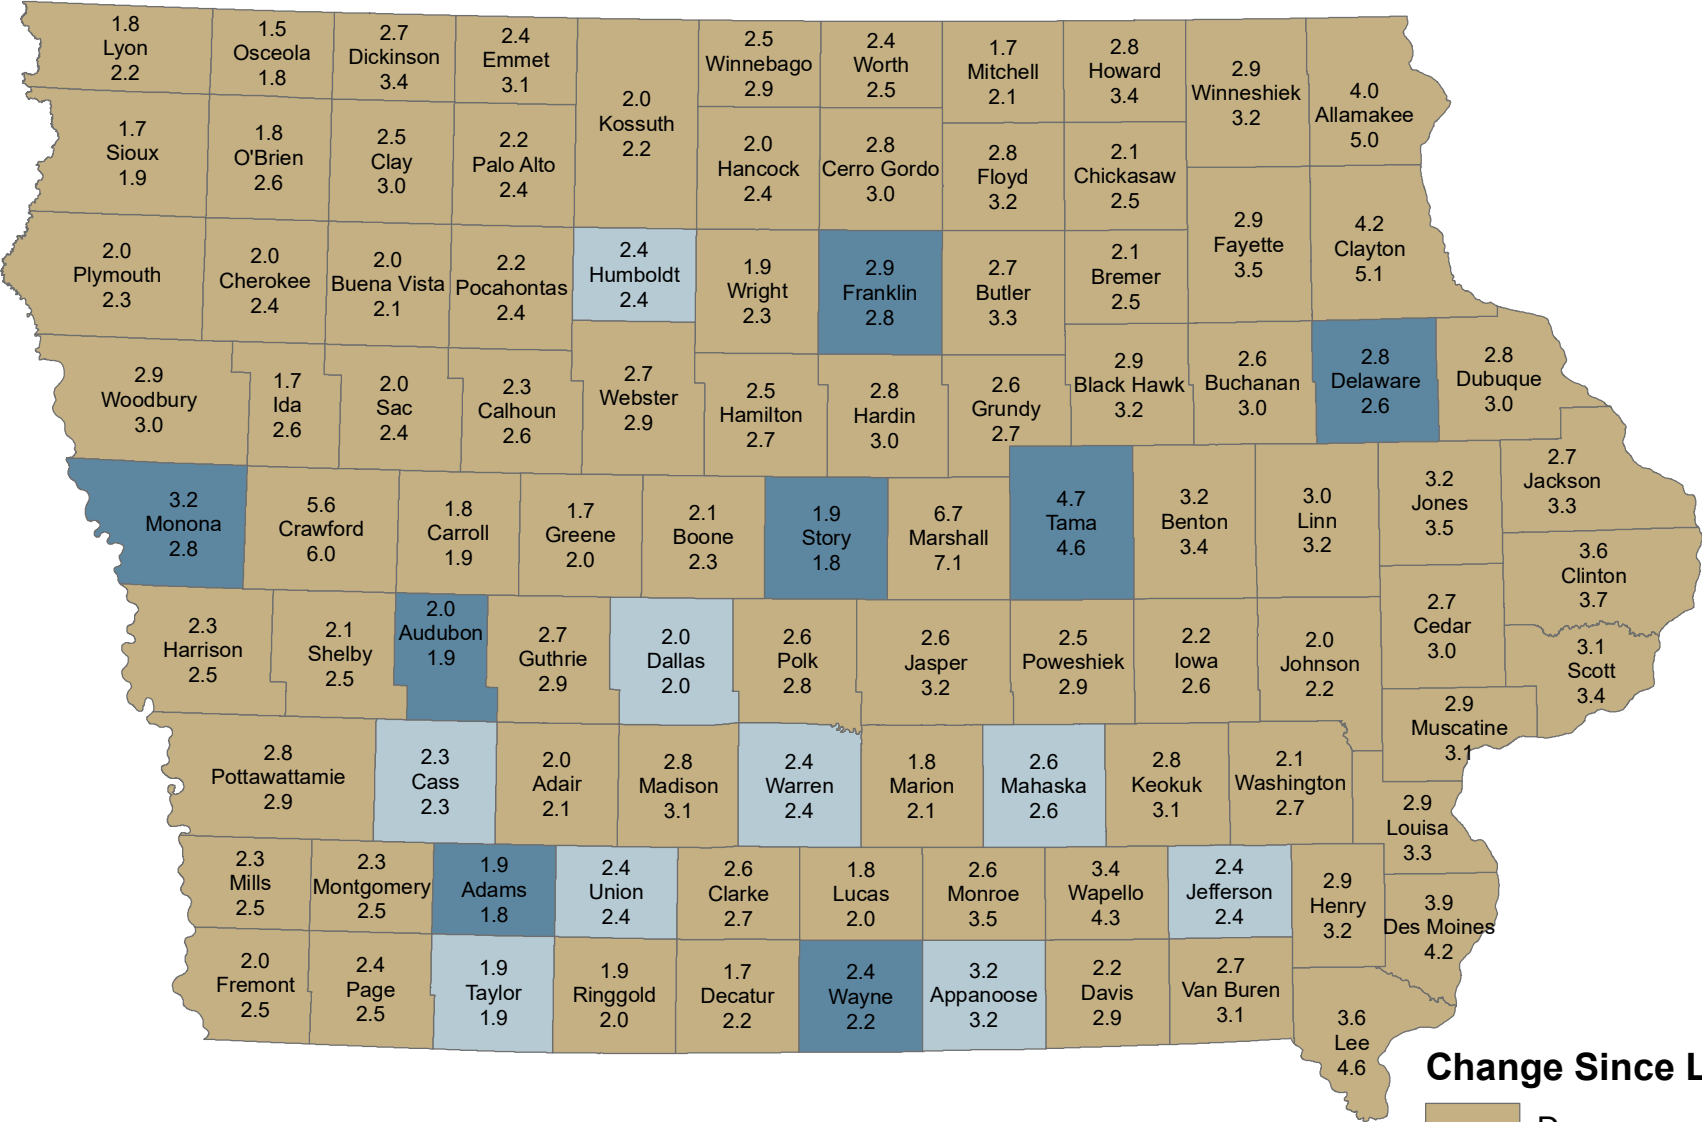

Unemployment Rates for Iowa Counties for December

December 2023 (Rate Above) and December 2022 (Rate Below)

Change Since Last Year

- Decrease
- No Change
- Increase

Source: Labor Market Information Division, Iowa Workforce Development