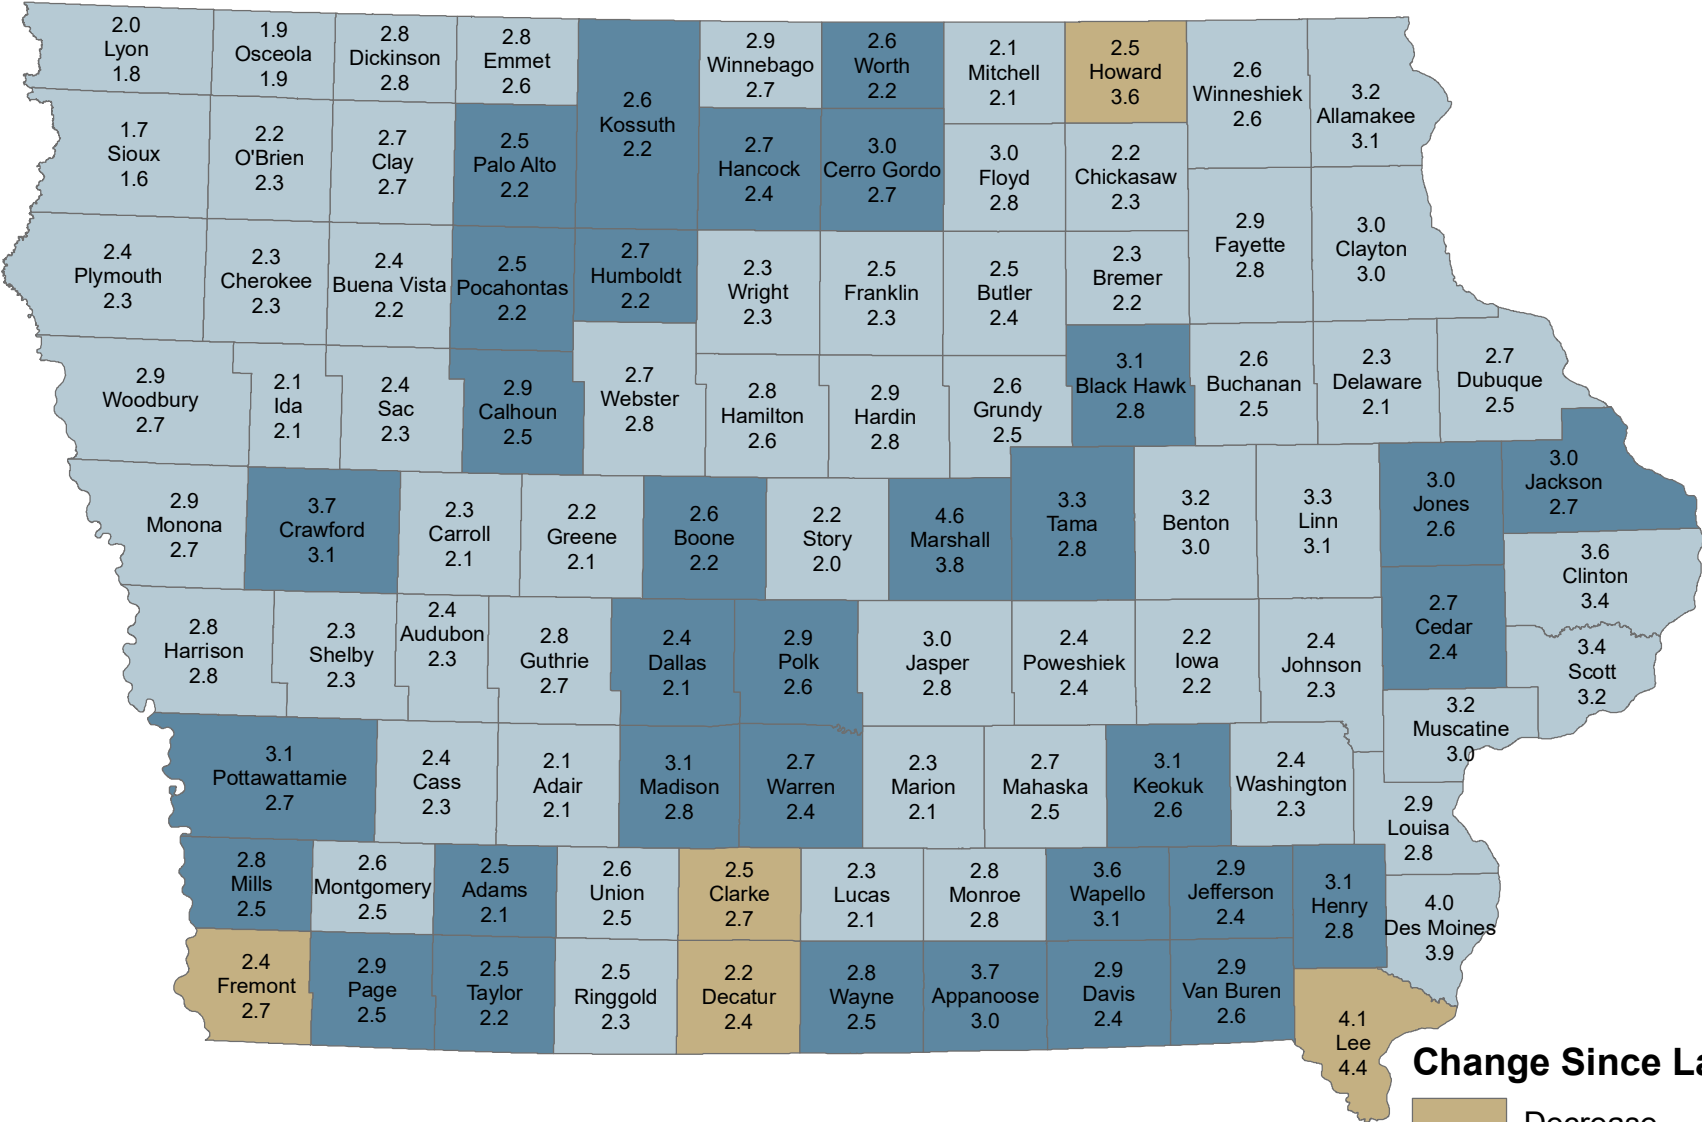

Unemployment Rates for Iowa Counties for November

November 2023 (Rate Above) and November 2022 (Rate Below)

Source: Labor Market Information Division, Iowa Workforce Development