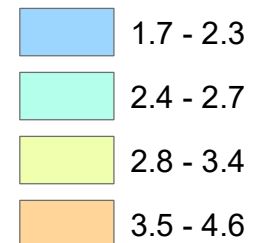

Source: Labor Market Information Division, Iowa Workforce Development