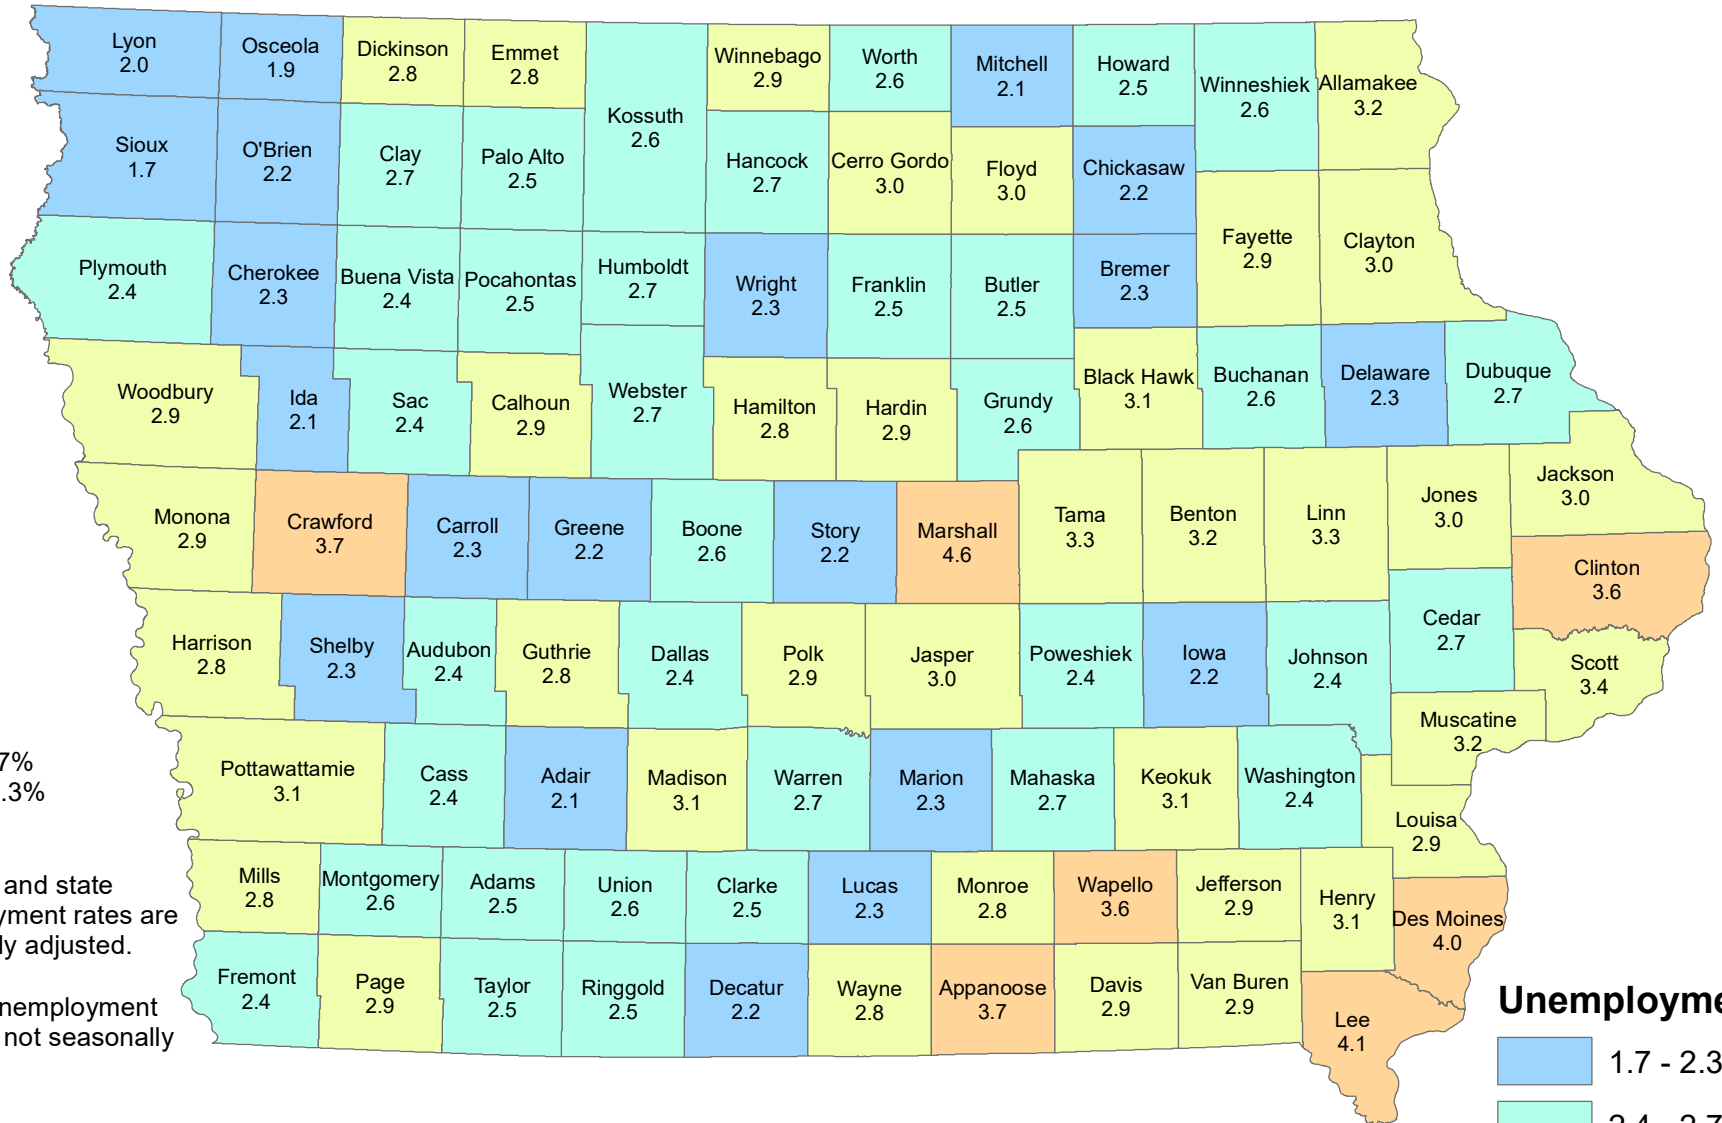

# Iowa Unemployment Rates by County

November 2023

U.S. = 3.7%  
Iowa = 3.3%

Note:  
The U.S. and state  
unemployment rates are  
seasonally adjusted.

County unemployment  
rates are not seasonally  
adjusted.

## Unemployment Rate

Source: Labor Market Information Division, Iowa Workforce Development