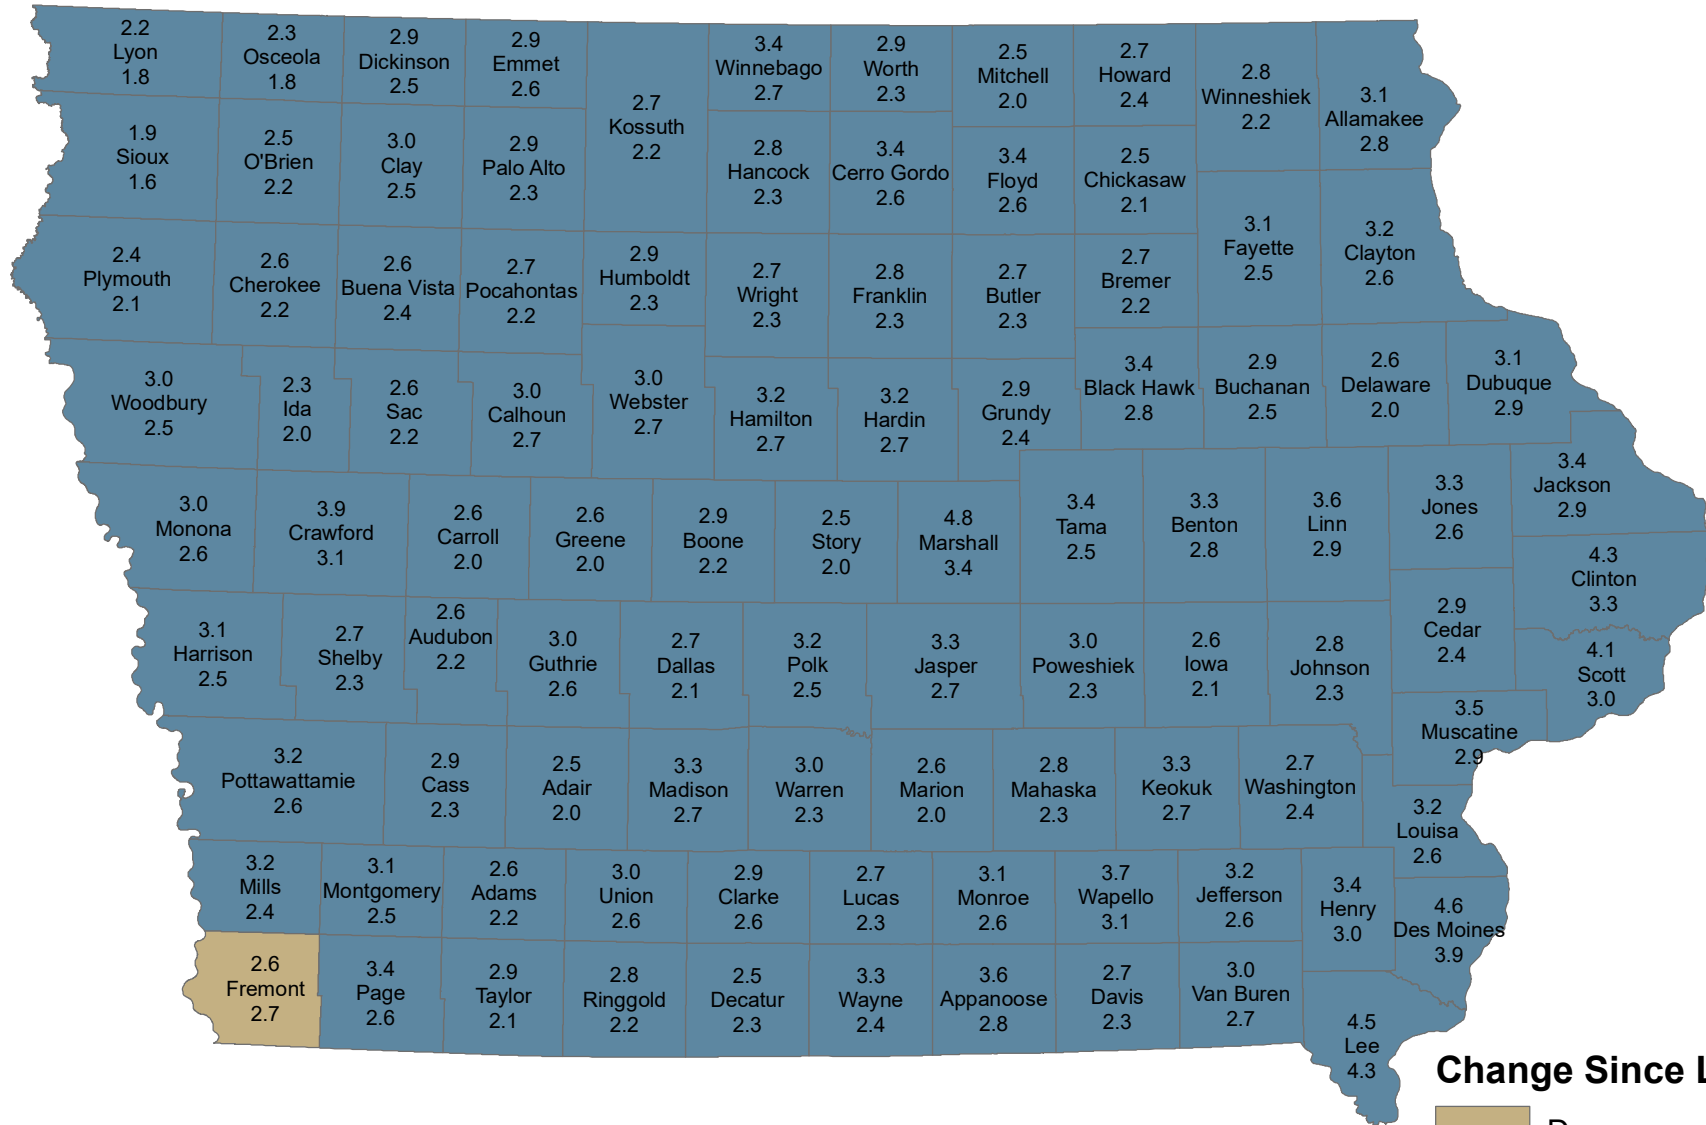

Unemployment Rates for Iowa Counties for October

October 2023 (Rate Above) and October 2022 (Rate Below)

Source: Labor Market Information Division, Iowa Workforce Development

Change Since Last Year

Decrease