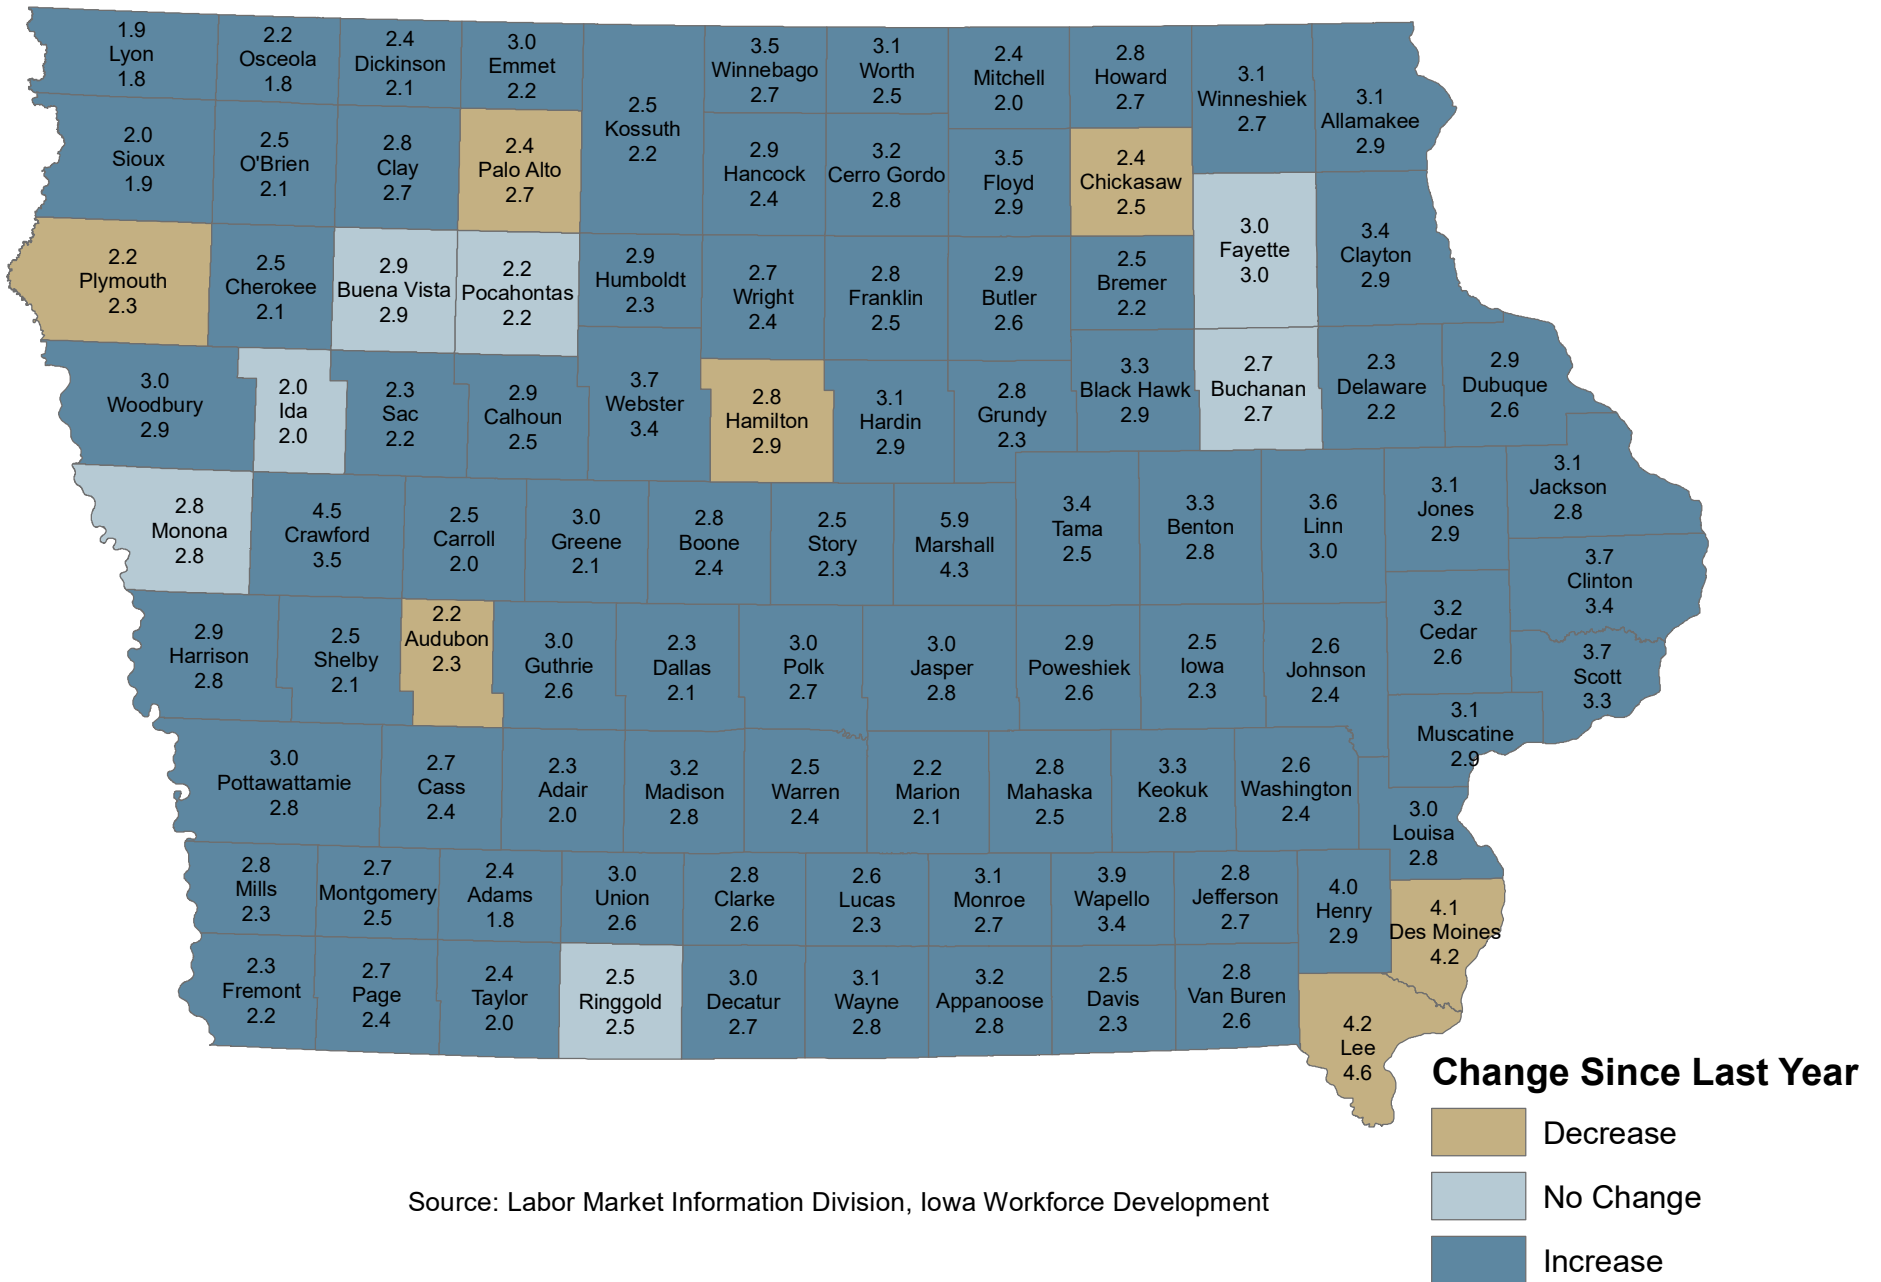

Unemployment Rates for Iowa Counties for June

June 2023 (Rate Above) and June 2022 (Rate Below)

Source: Labor Market Information Division, Iowa Workforce Development