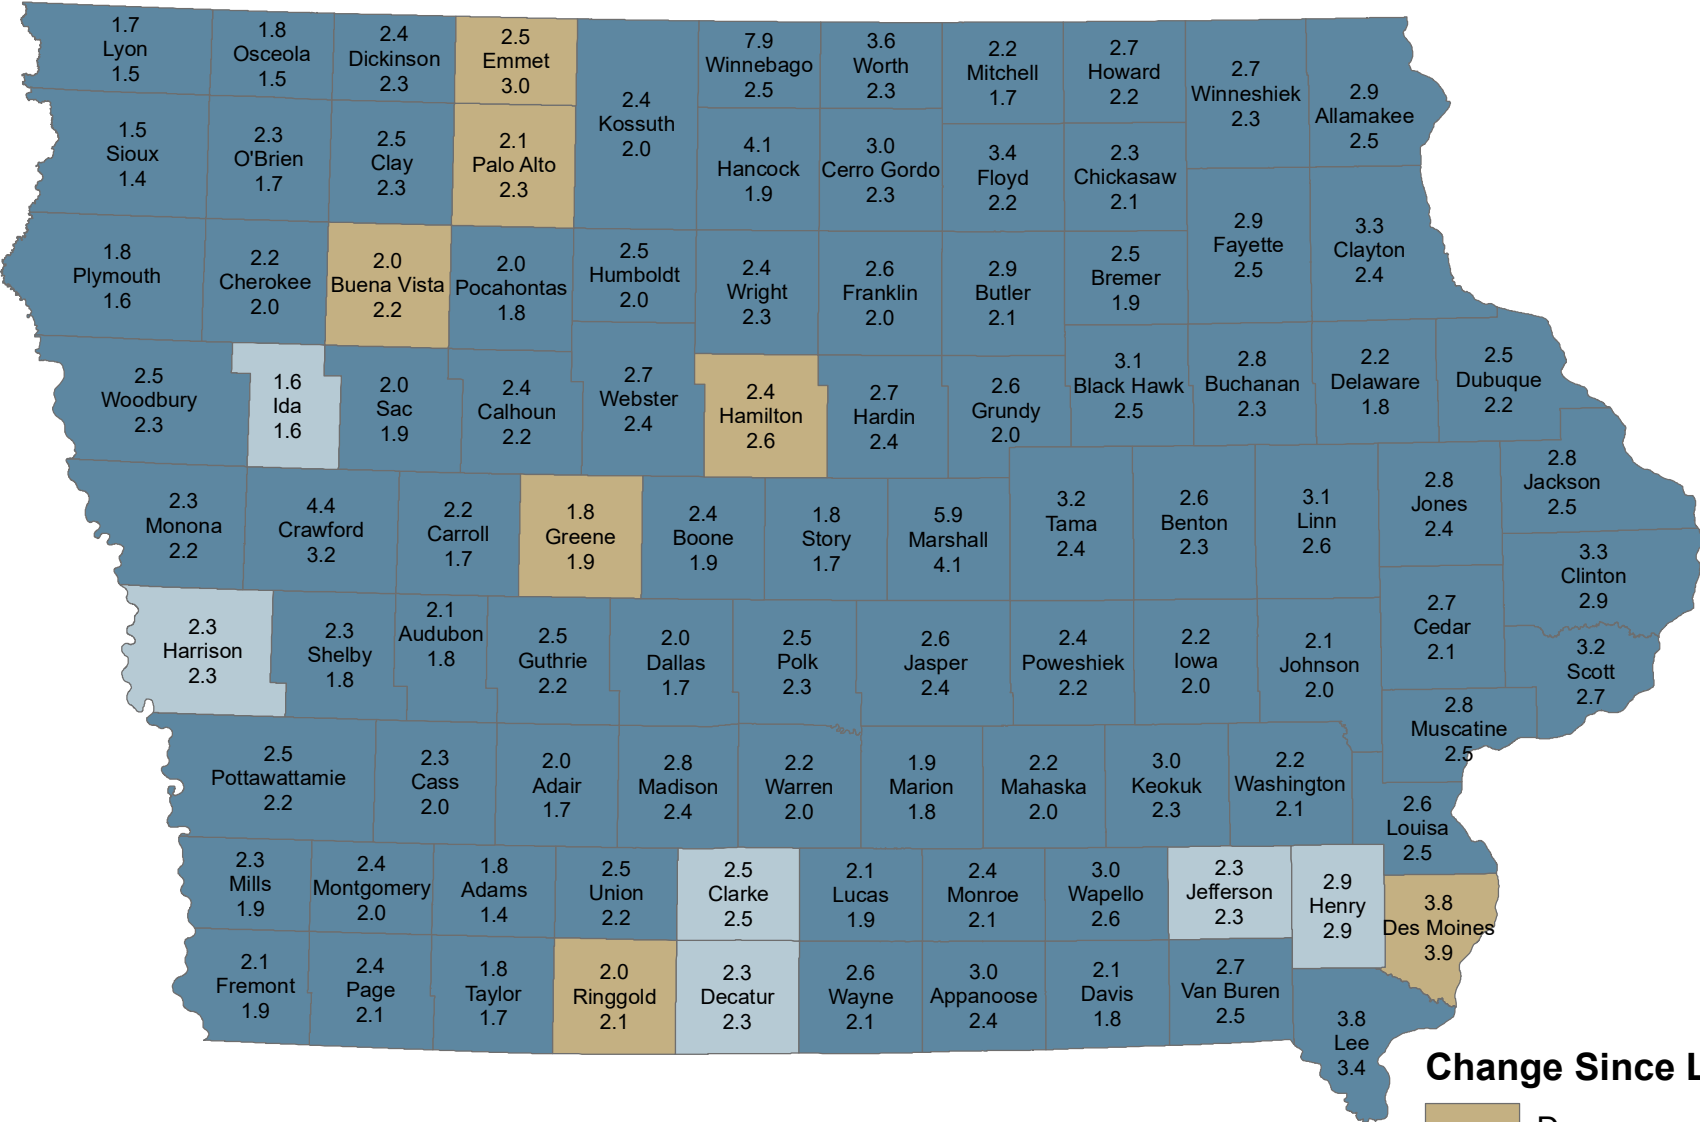

Unemployment Rates for Iowa Counties for May

May 2023 (Rate Above) and May 2022 (Rate Below)

Source: Labor Market Information Division, Iowa Workforce Development