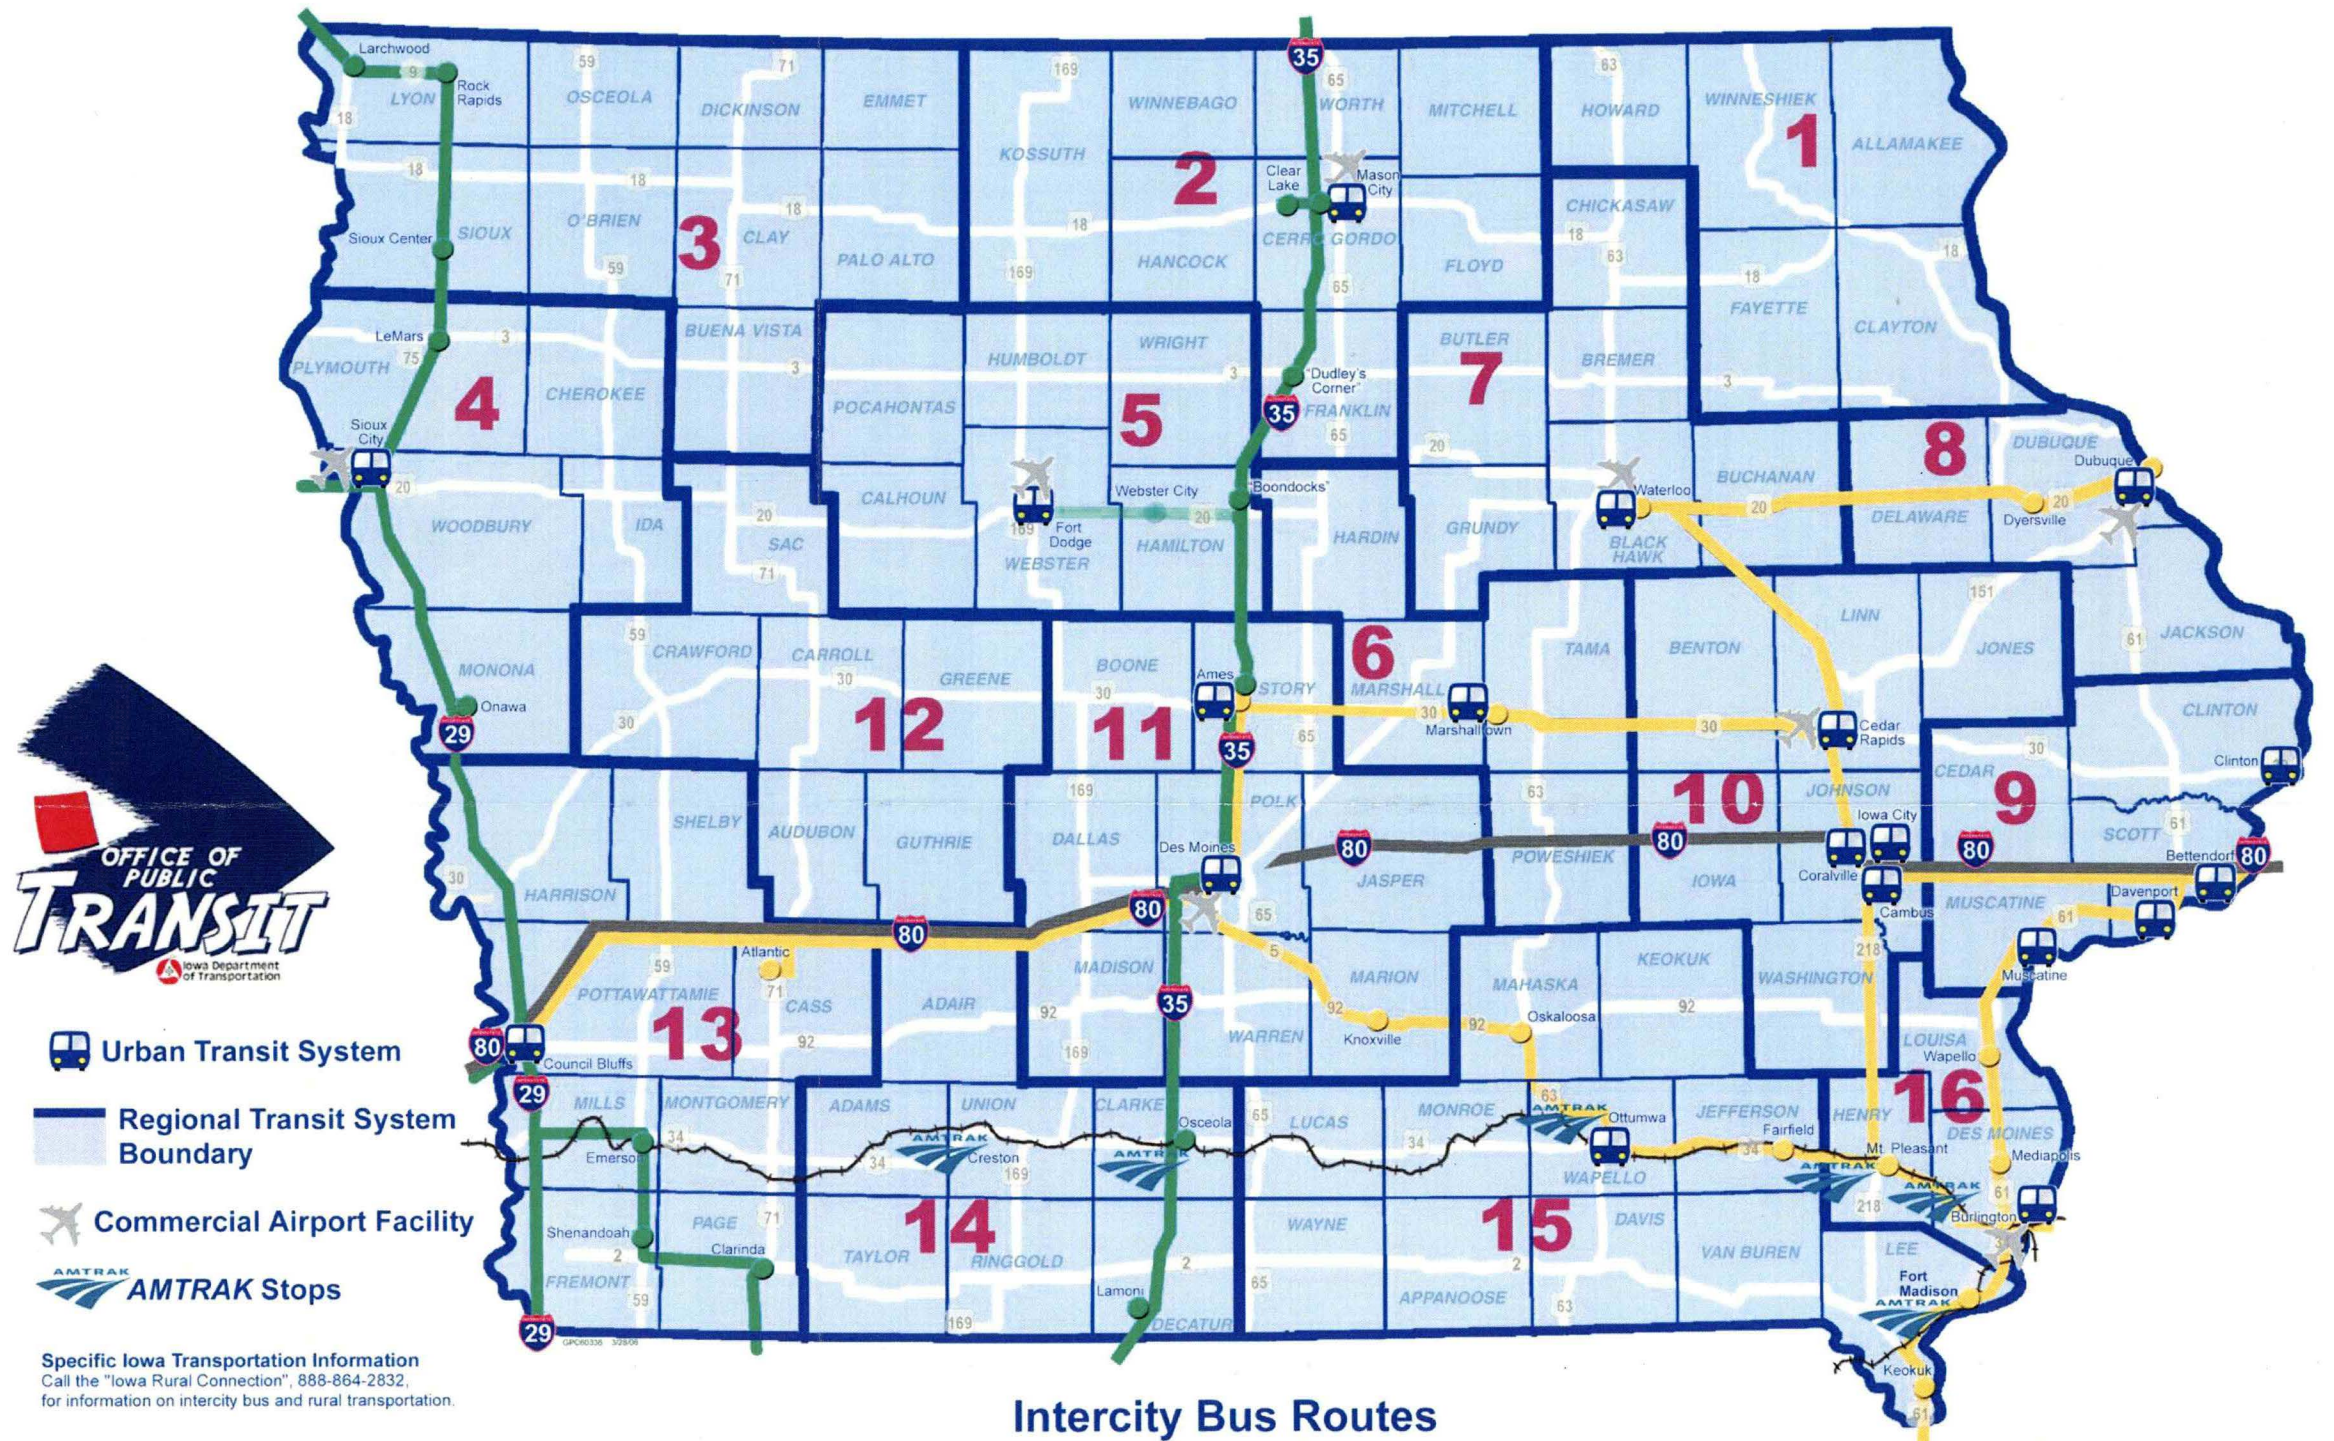

Iowa Passenger Transportation Services

- Urban Transit System
- Regional Transit System Boundary
- Commercial Airport Facility
- AMTRAK Stops

Specific Iowa Transportation Information
Call the "Iowa Rural Connection", 888-864-2832,
for information on intercity bus and rural transportation.

Intercity Bus Routes

- **Burlington Trailways**
  906 Broadway
  PO Box 531
  West Burlington, IA 52655-0531
  Phone: 319-753-2864 or
  800-992-4618
  burlingtontrailways.com
- **Dodger Area Rapid Transit (DART)**
  530 1st Ave S
  Fort Dodge, Iowa 50501-4602
  Phone: 515-573-8145
- **Greyhound Lines**
  PO Box 660362
  Dallas, TX 75266-0362
  Phone 800-231-2222
  greyhound.com
- **Jefferson Lines**
  2100 E 26th ST
  Minneapolis, MN 55404-4101
  Phone: 888-864-2832
  jeffersonlines.com