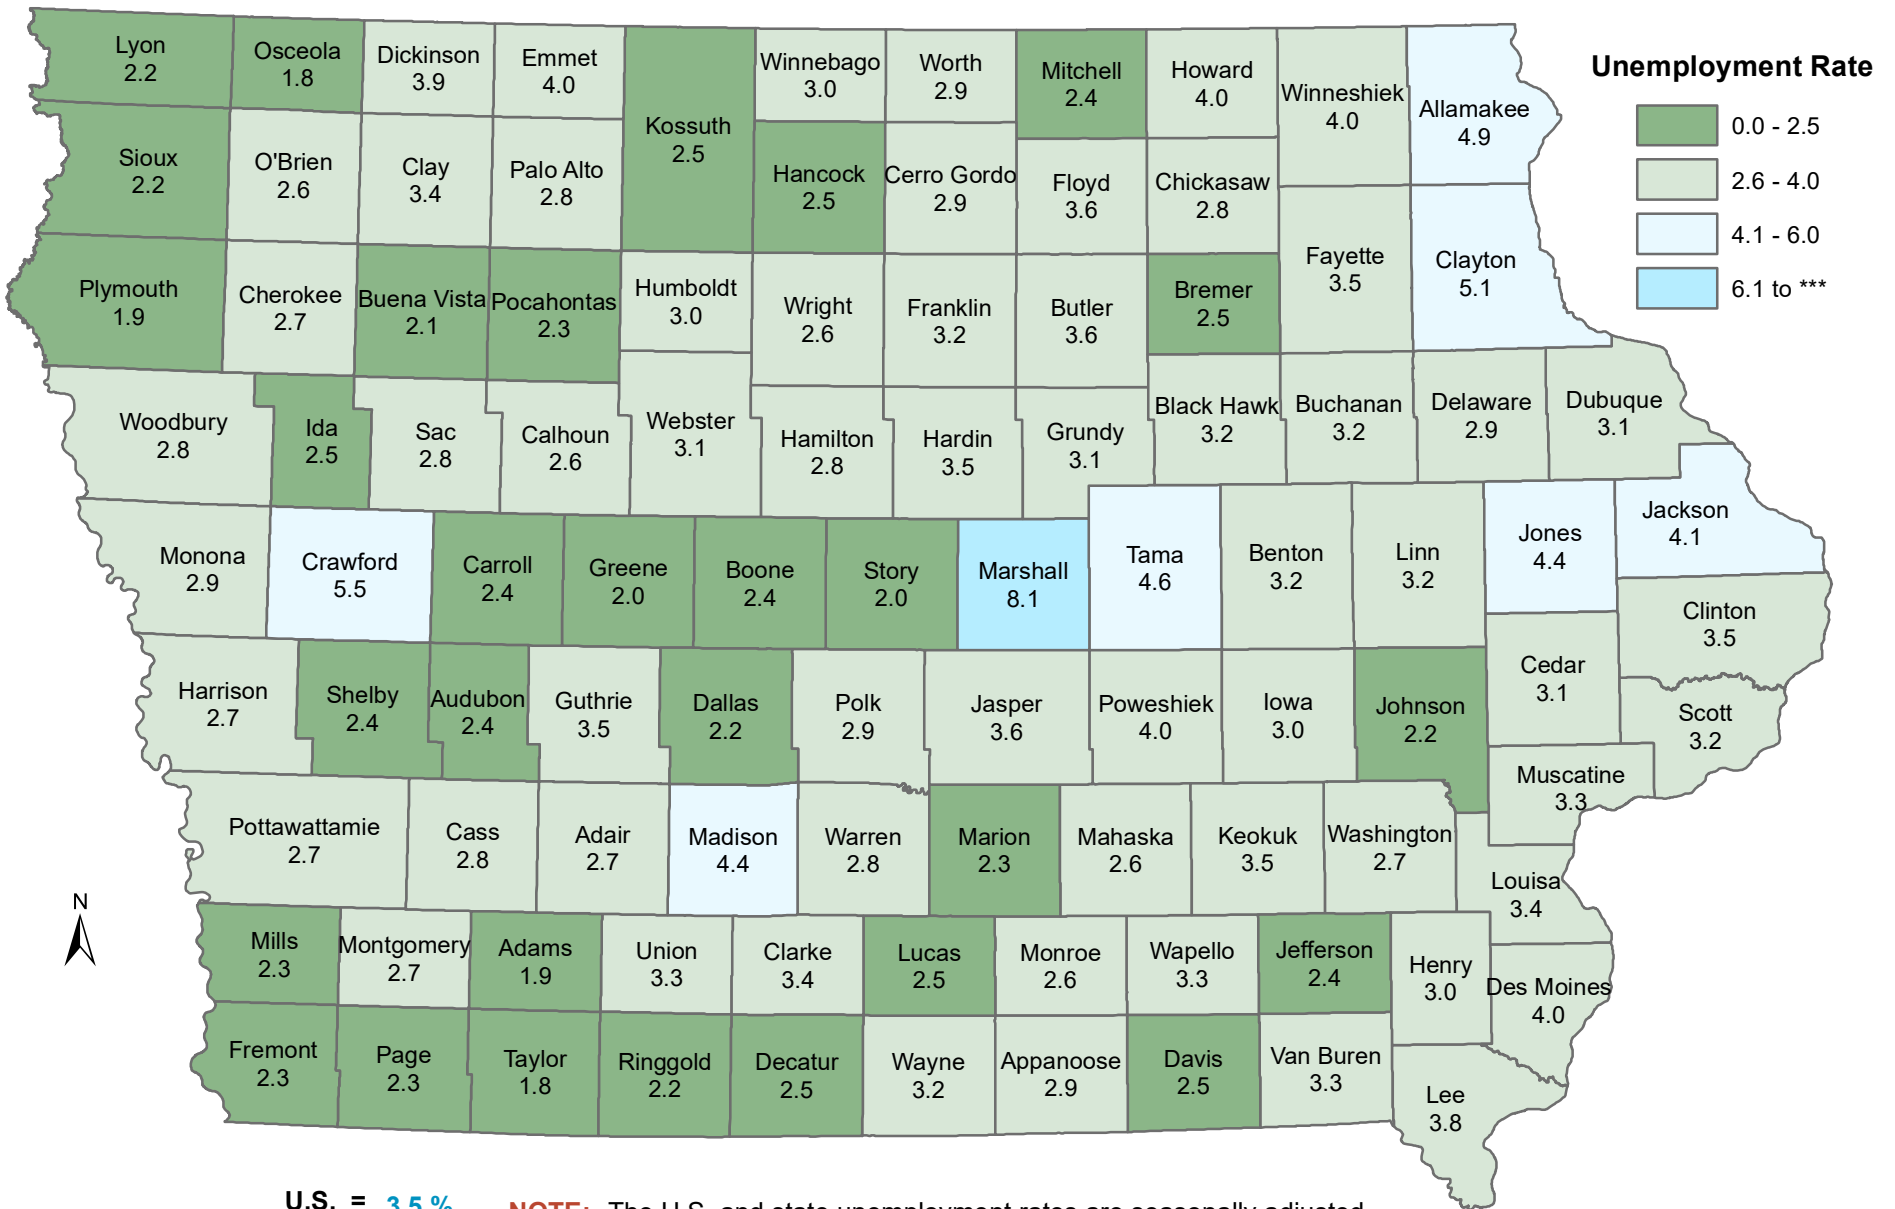

March 2023 - Iowa Unemployment Rates by County

U.S. = 3.5 %
Iowa = 2.8 %

NOTE: The U.S. and state unemployment rates are seasonally adjusted.
County unemployment rates are not seasonally adjusted.

Source: Iowa Workforce Development, Labor Market Information Division, LAUS