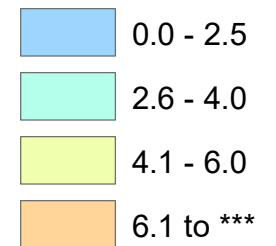

Iowa Unemployment Rates by County

February 2023

U.S. = 3.6%
Iowa = 2.9%

NOTE:
The U.S. and state unemployment rates are seasonally adjusted.

County unemployment rates are not seasonally adjusted.

Unemployment Rate