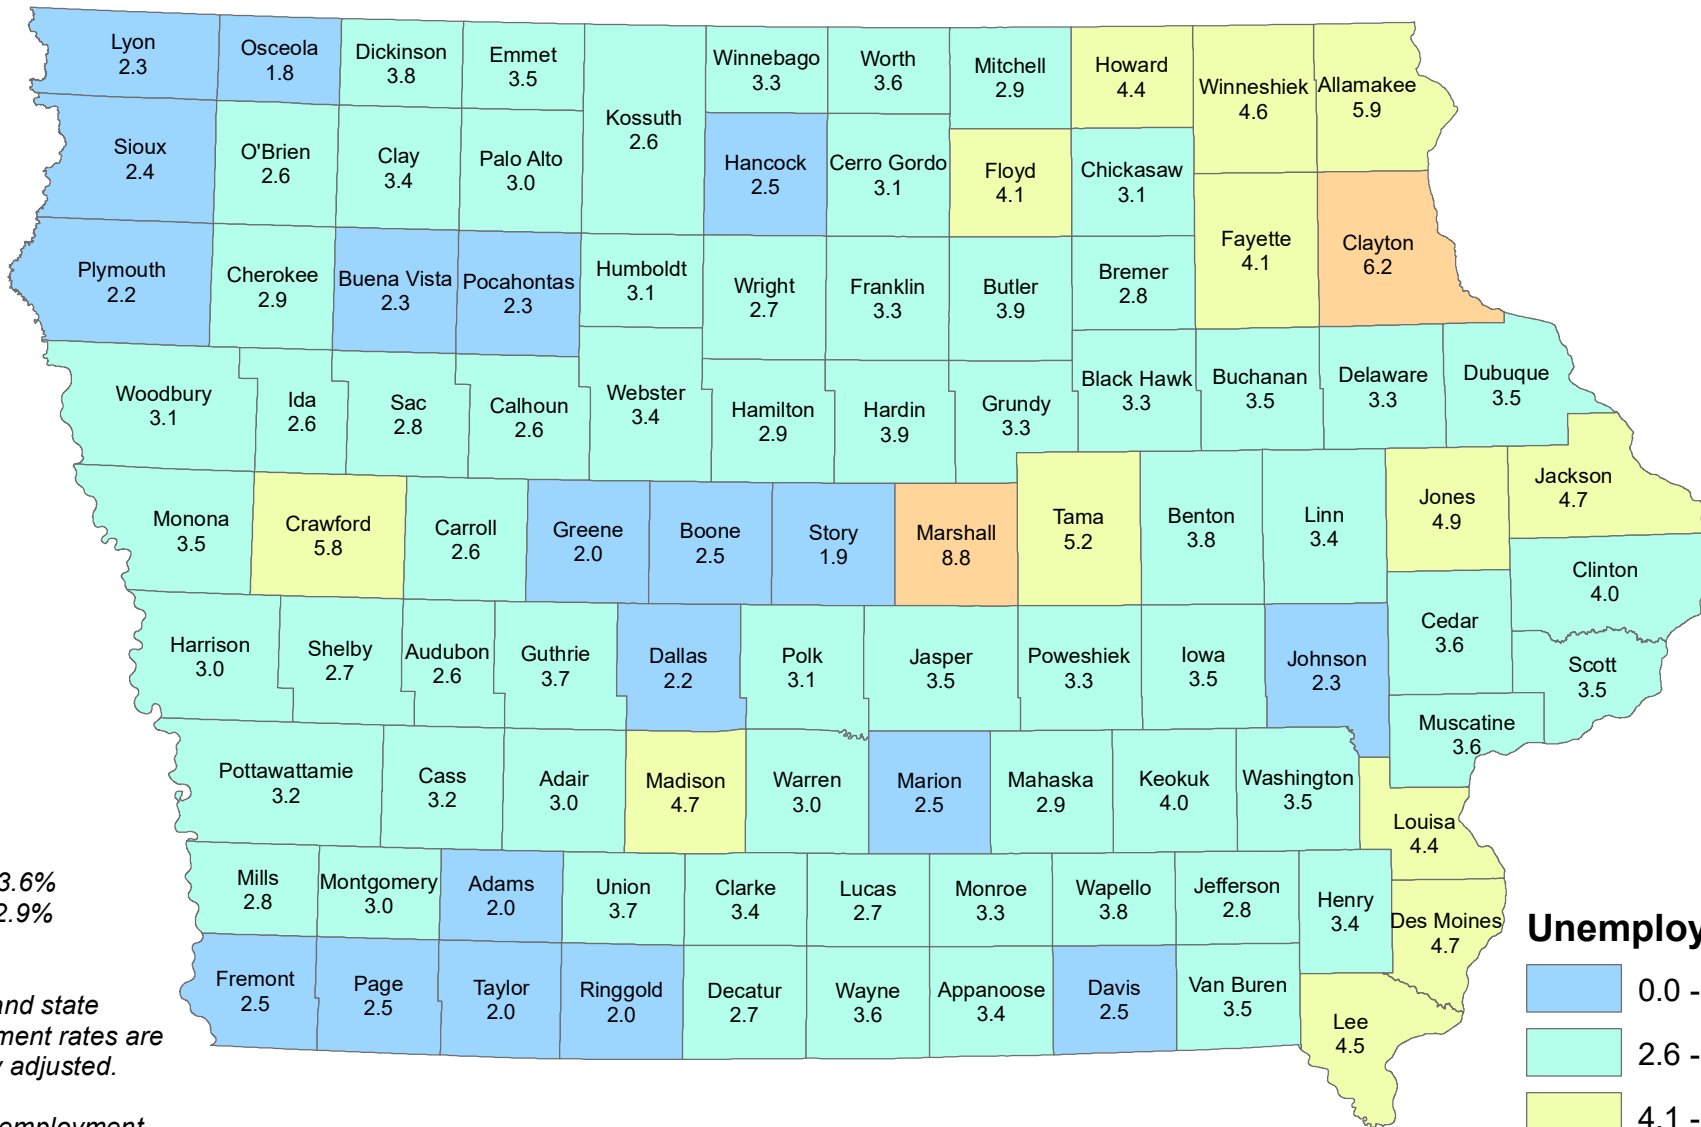

Iowa Unemployment Rates by County

February 2023

U.S. = 3.6%
Iowa = 2.9%

NOTE:
The U.S. and state unemployment rates are seasonally adjusted.

County unemployment rates are not seasonally adjusted.

Unemployment Rate