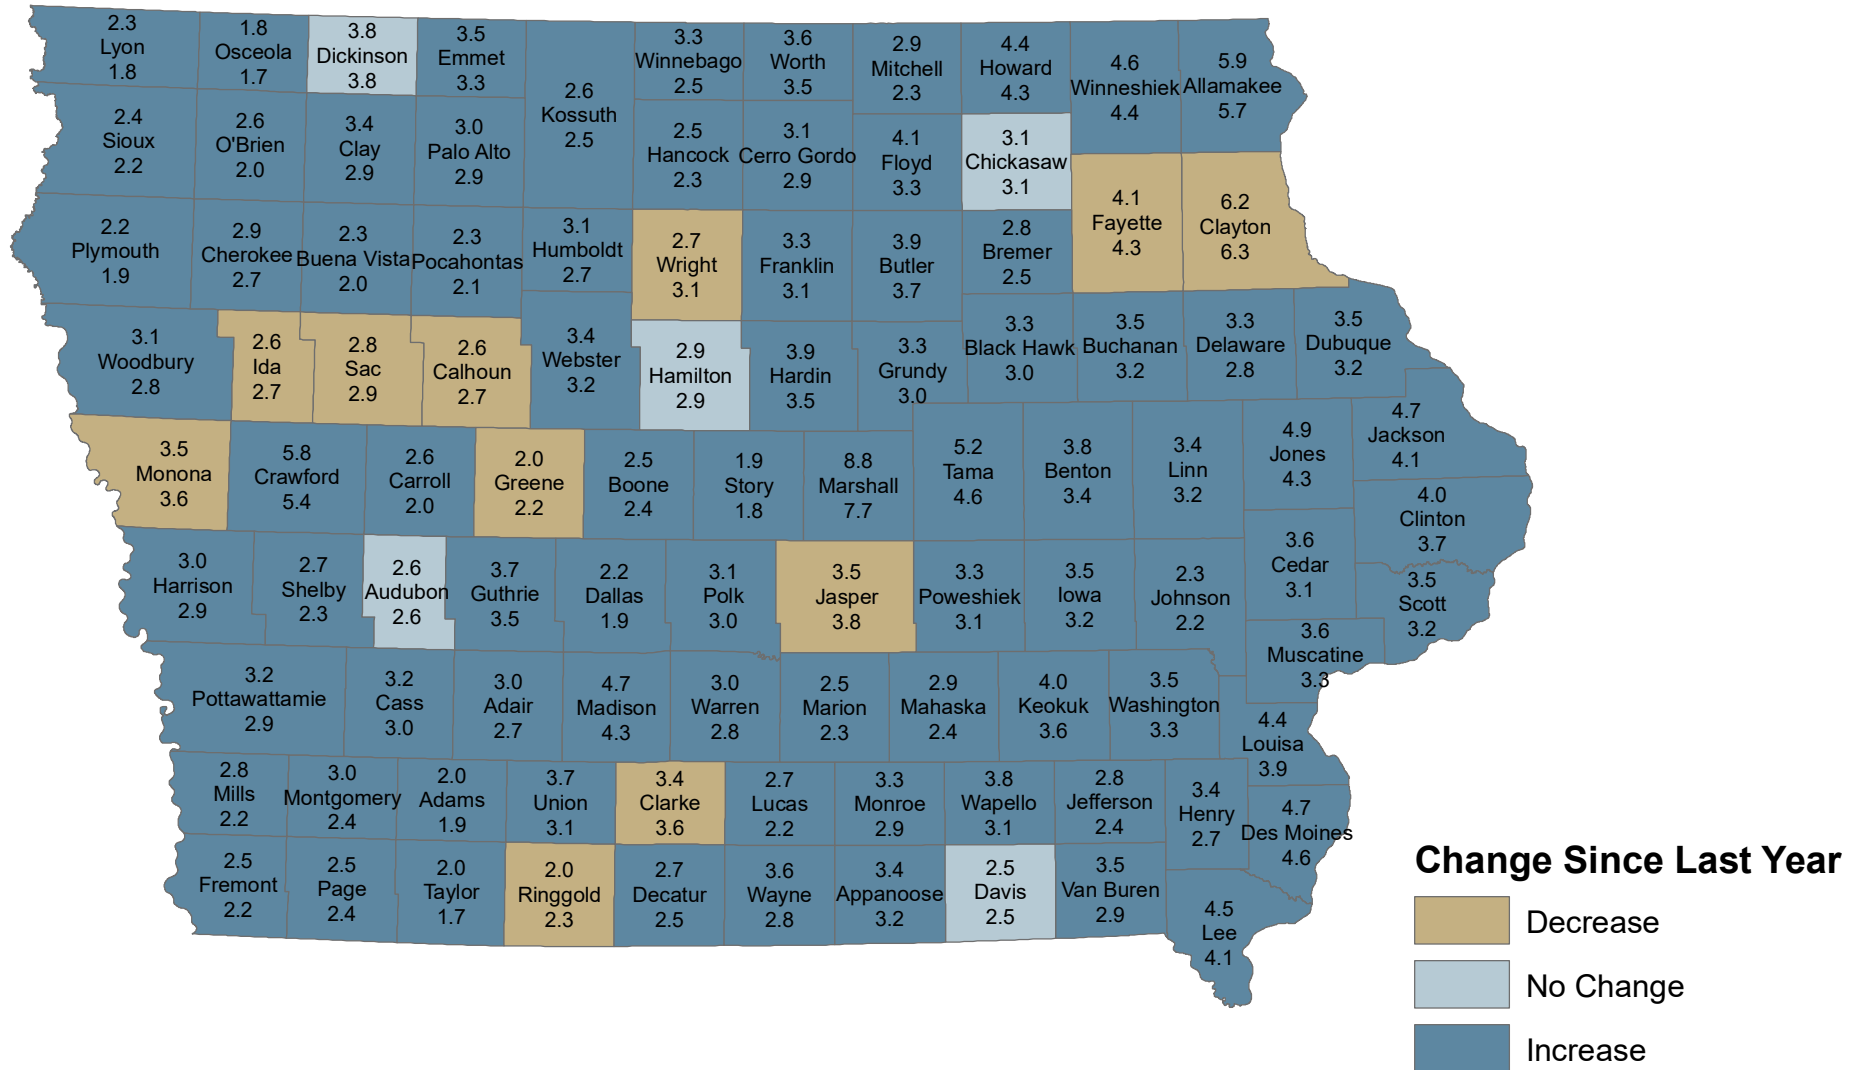

# Unemployment Rates for Iowa Counties for February

February 2023 (Rate Above) and February 2022 (Rate Below)

Source: Labor Market Information Division, Iowa Workforce Development