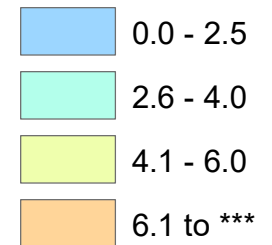

Source: Labor Market Information Division, Iowa Workforce Development