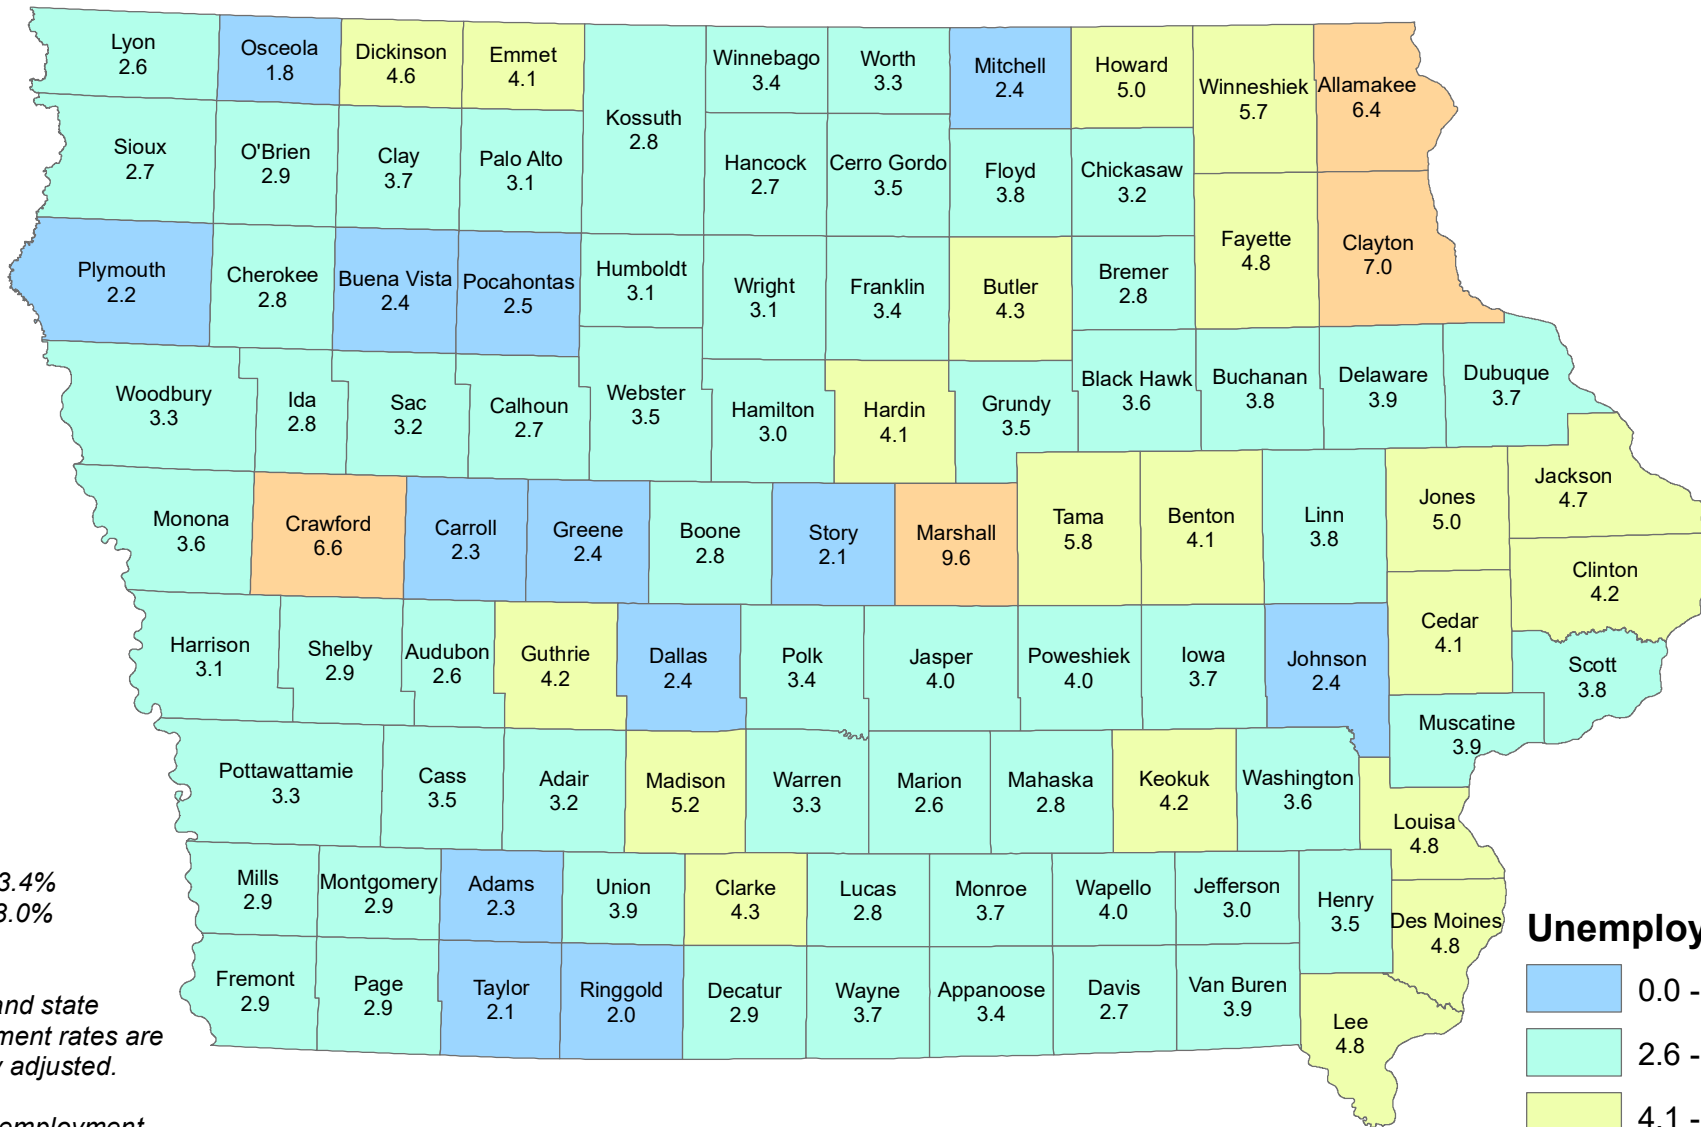

# Iowa Unemployment Rates by County

January 2023

U.S. = 3.4%  
Iowa = 3.0%

**NOTE:**  
The U.S. and state unemployment rates are seasonally adjusted.

County unemployment rates are not seasonally adjusted.

## Unemployment Rate

Source: Labor Market Information Division, Iowa Workforce Development