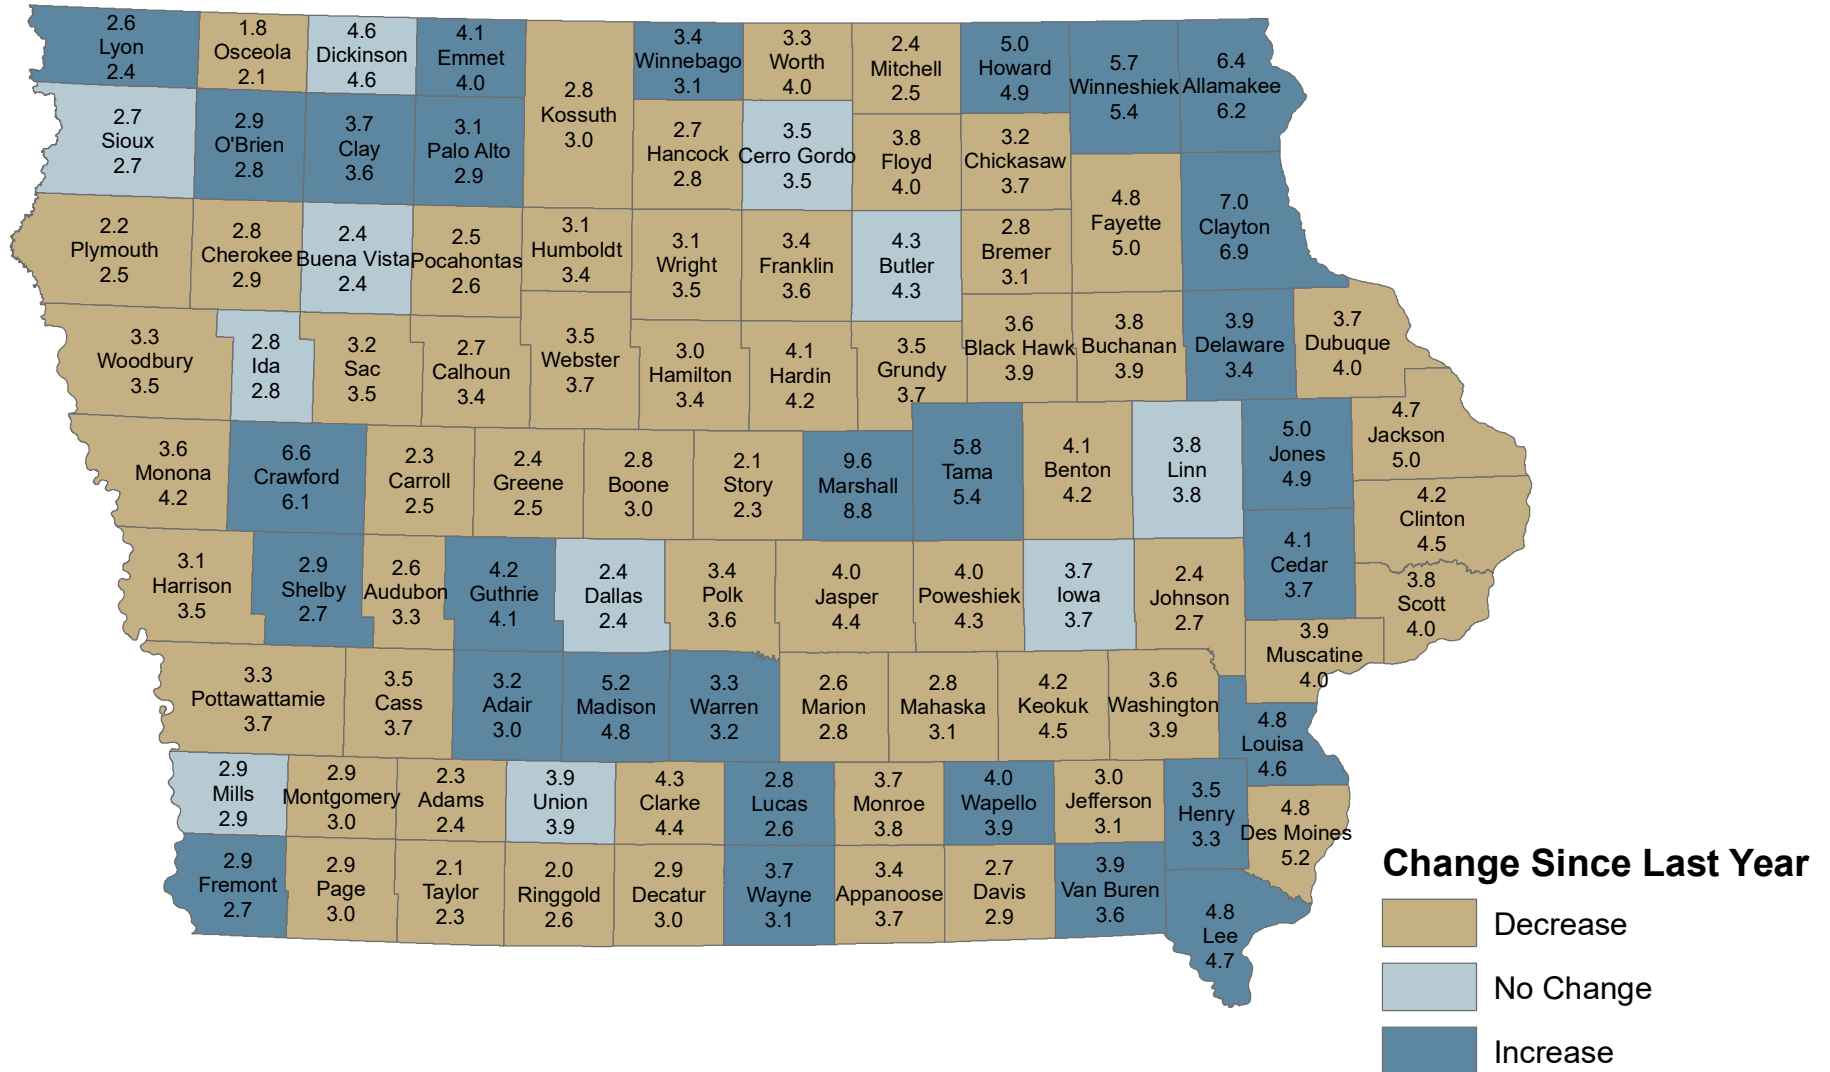

Unemployment Rates for Iowa Counties for January

January 2023 (Rate Above) and January 2022 (Rate Below)

Source: Labor Market Information Division, Iowa Workforce Development