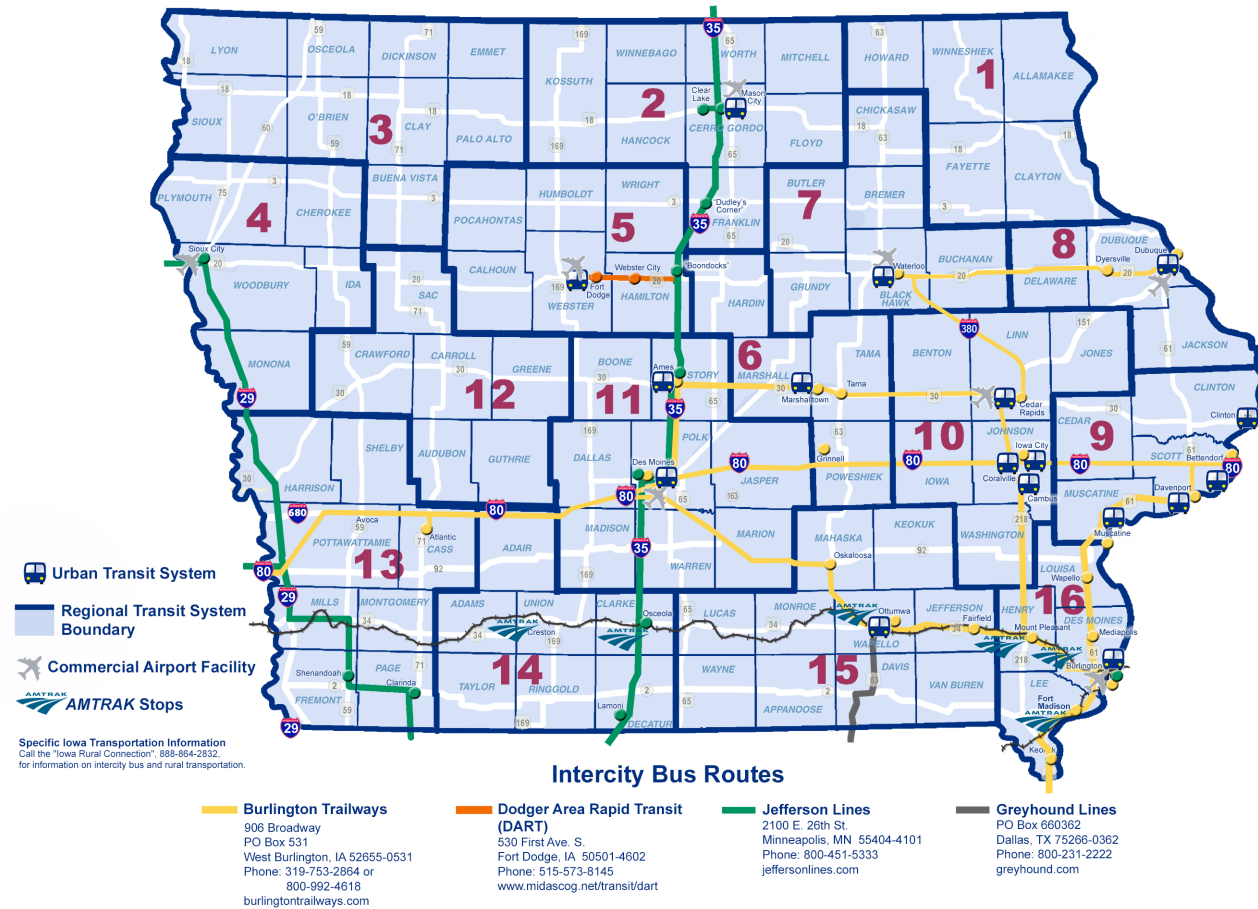

**Region 13**

**Southwest Iowa Transit Agency (SWITA)**

Service Area: Counties of **Cass, Fremont, Harrison, Mills, Montgomery, Page, Pottawattamie, and Shelby**  
 Routes and Schedule Number: 712-243-4196 or 800-842-8065  
 Website: [www.swipco.org/Transportation/Transit.html](http://www.swipco.org/Transportation/Transit.html)

**Region 14**

**Southern Iowa Trolley (SIT)**

Service Area: Counties of **Adair, Adams, Clarke, Decatur, Ringgold, Taylor, and Union**  
 Routes and Schedule Number: 641-782-6571 or 866-782-6571  
 Website: [www.southerniowatrolley.org](http://www.southerniowatrolley.org)

**Iowa Passenger Transportation Services**

**Region 15**

**10-15 Transit**

Service Area: Counties of **Appanoose, Davis, Jefferson, Keokuk, Lucas, Mahaska, Monroe, Van Buren, Wapello, and Wayne**  
 Routes and Schedule Number: 800-227-6390  
 Website: [www.1015transit.com](http://www.1015transit.com)

**Region 16**

**Southeast Iowa Bus (SEIBUS)**

Service Area: Counties of **Des Moines, Henry, Lee and Louisa**  
 Routes and Schedule Number: 866-753-5107  
 Website: [www.seirpc.com/seibus/route.html](http://www.seirpc.com/seibus/route.html)