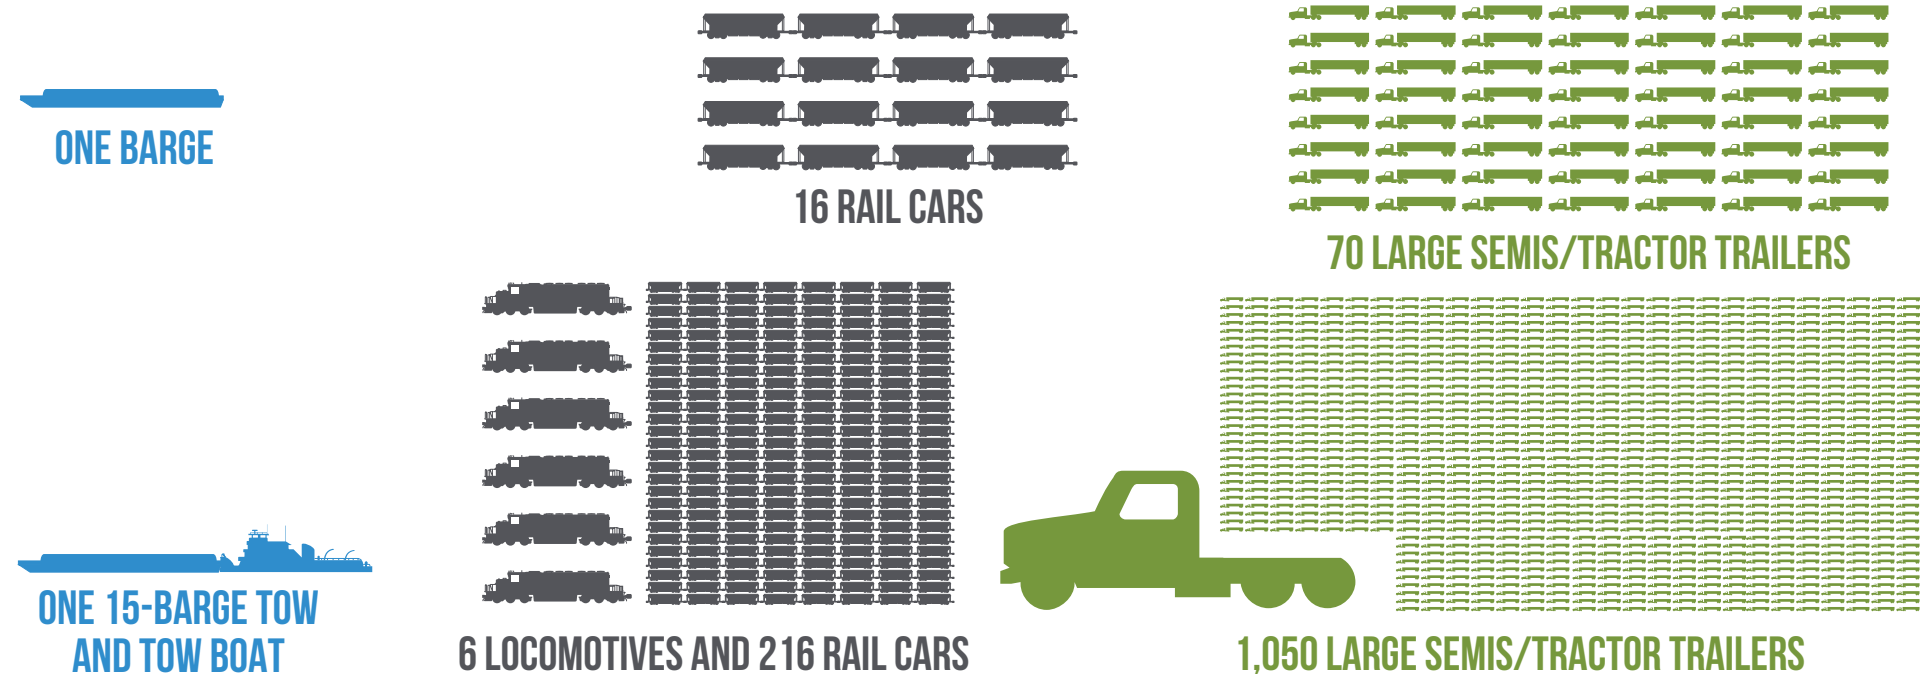

# COMPARE ...

Source: Iowa Department of Transportation | 800 Lincoln Way | Ames, IA | [www.iowadot.gov](http://www.iowadot.gov)

## CARGO CAPACITY

## EQUIVALENT UNITS

## EQUIVALENT LENGTHS