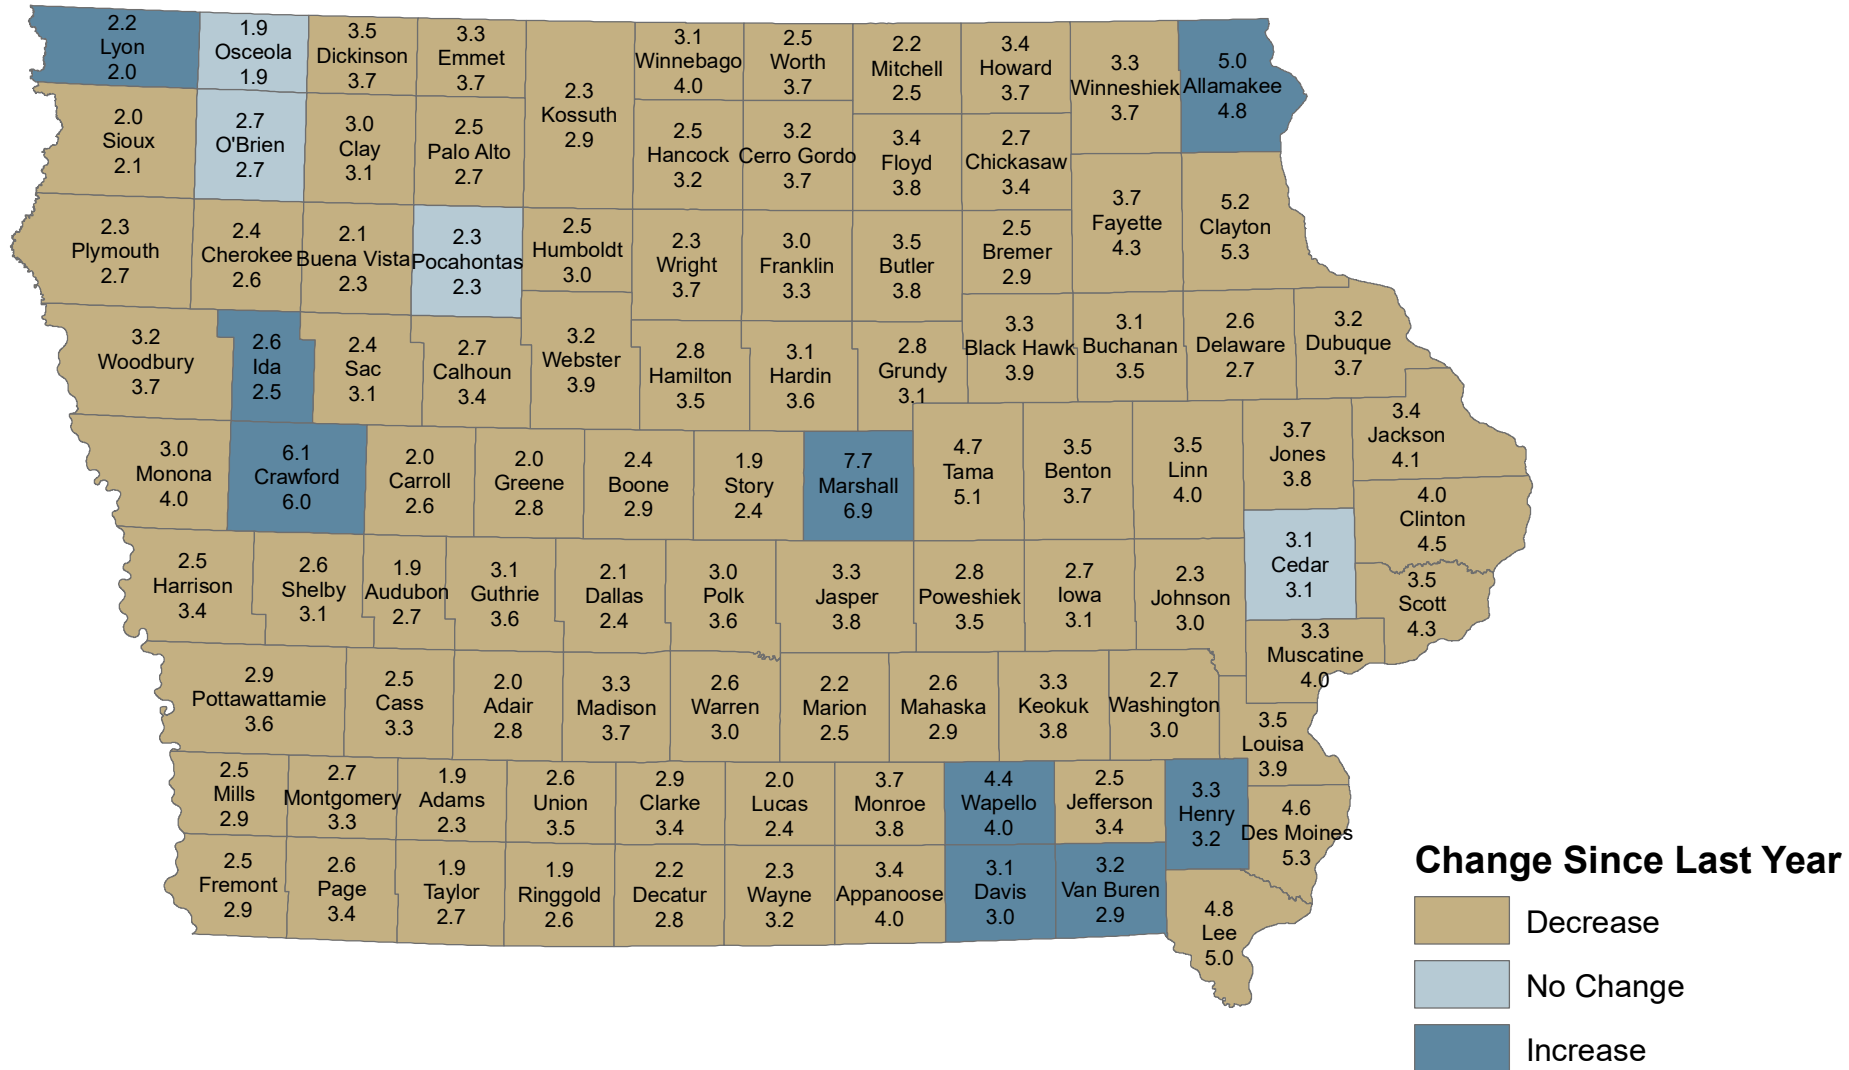

Unemployment Rates for Iowa Counties for December

December 2022 (Rate Above) and December 2021 (Rate Below)

Source: Labor Market Information Division, Iowa Workforce Development