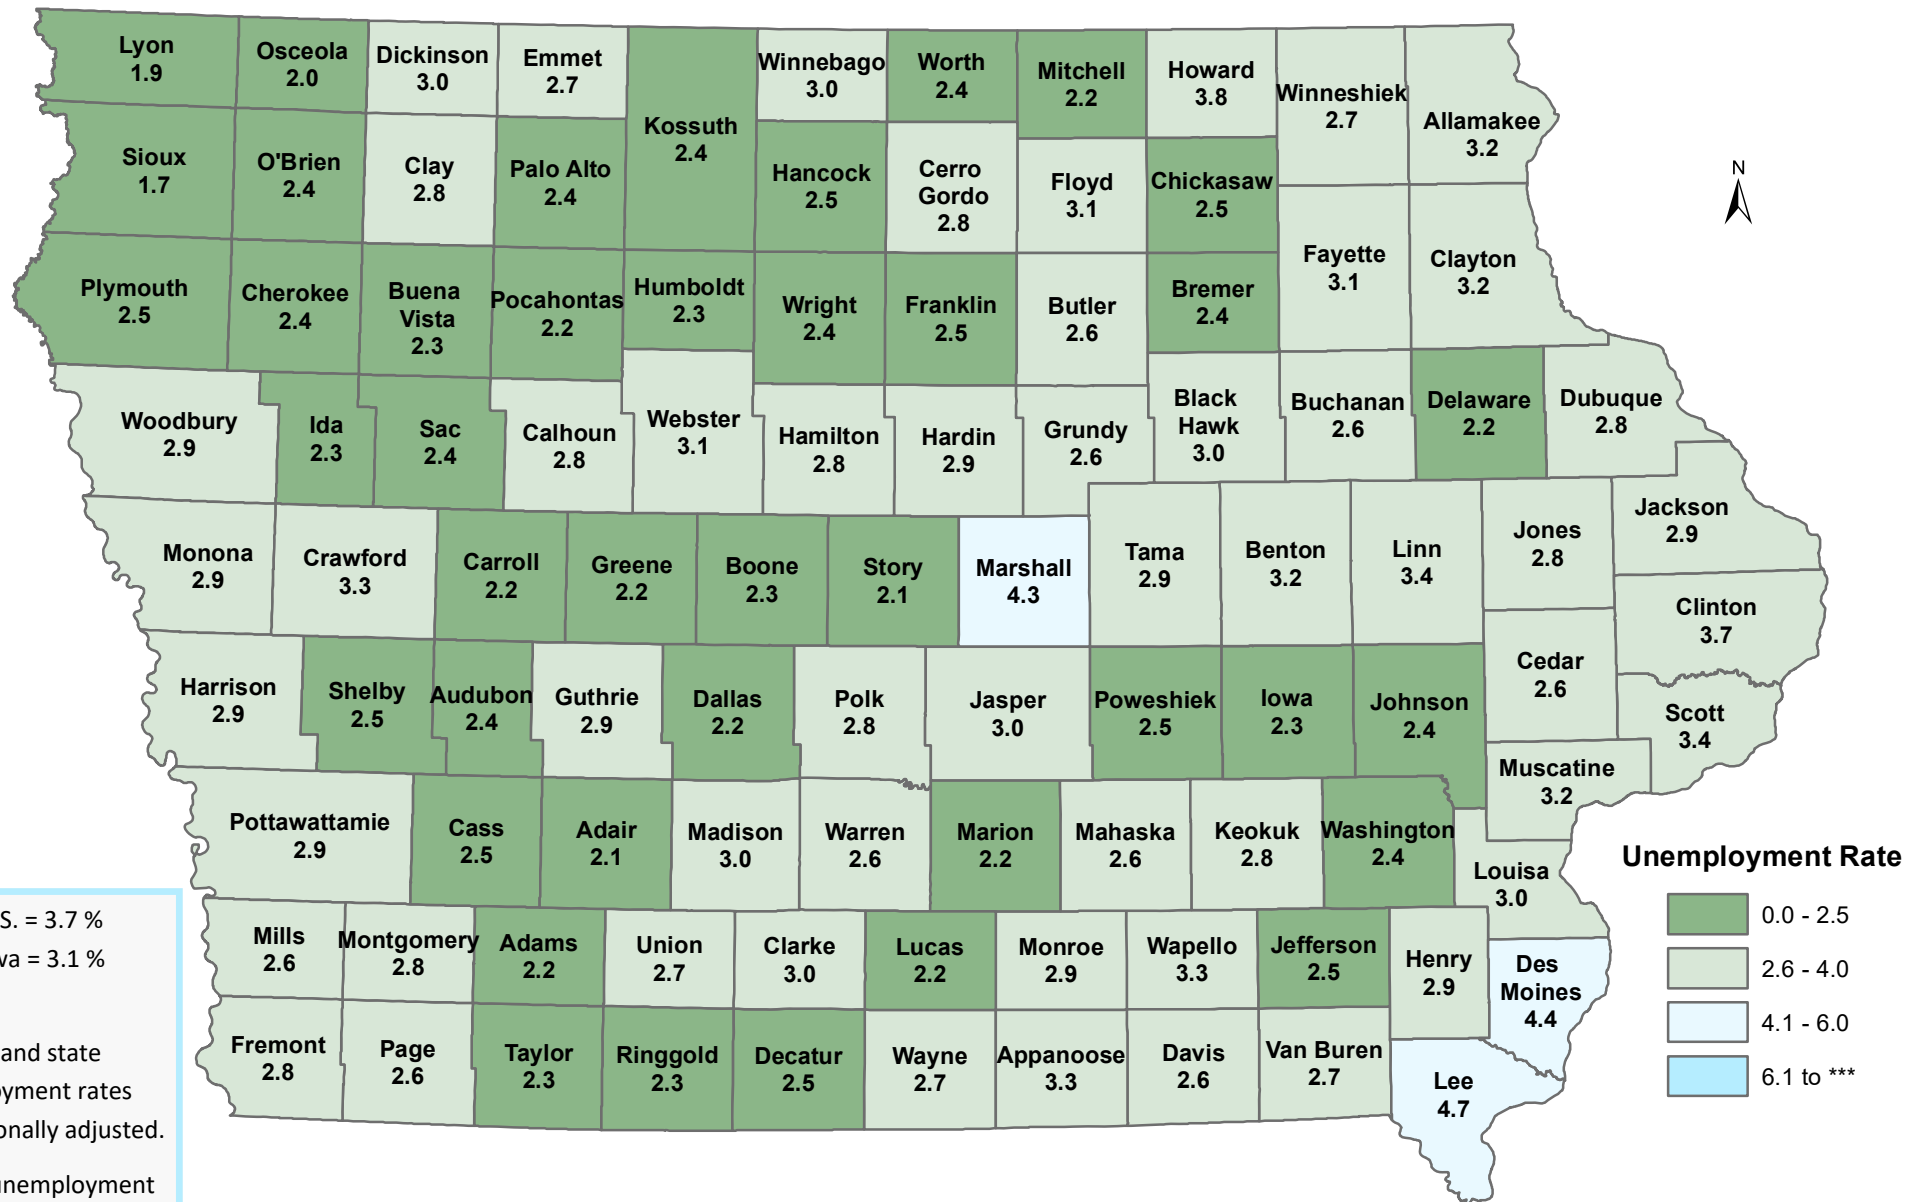

# Iowa Unemployment Rates by County

## November 2022

U.S. = 3.7 %  
Iowa = 3.1 %

**NOTE:**  
The U.S. and state unemployment rates are seasonally adjusted.  
County unemployment rates are *not* seasonally adjusted.

Source: Labor Market Information Division, Iowa Workforce Development