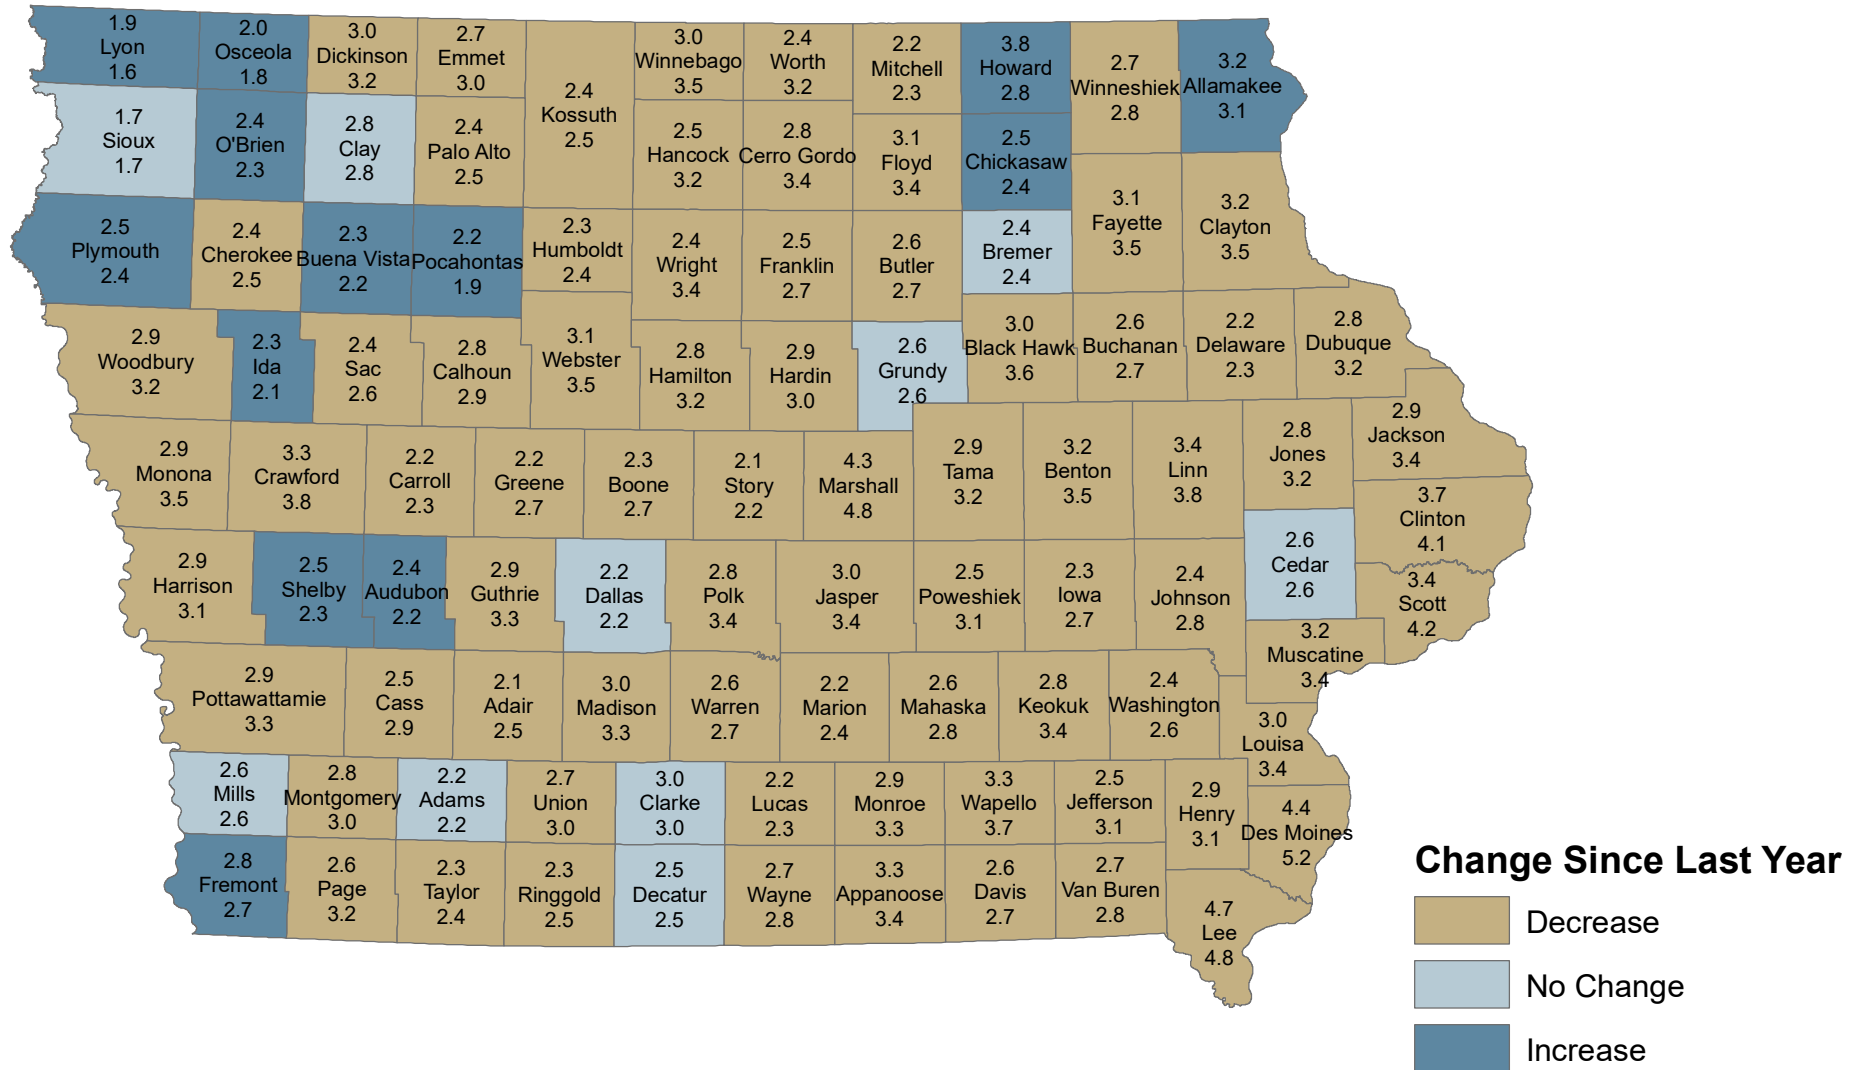

Unemployment Rates for Iowa Counties for November

November 2022 (Rate Above) and November 2021 (Rate Below)

Source: Labor Market Information Division, Iowa Workforce Development