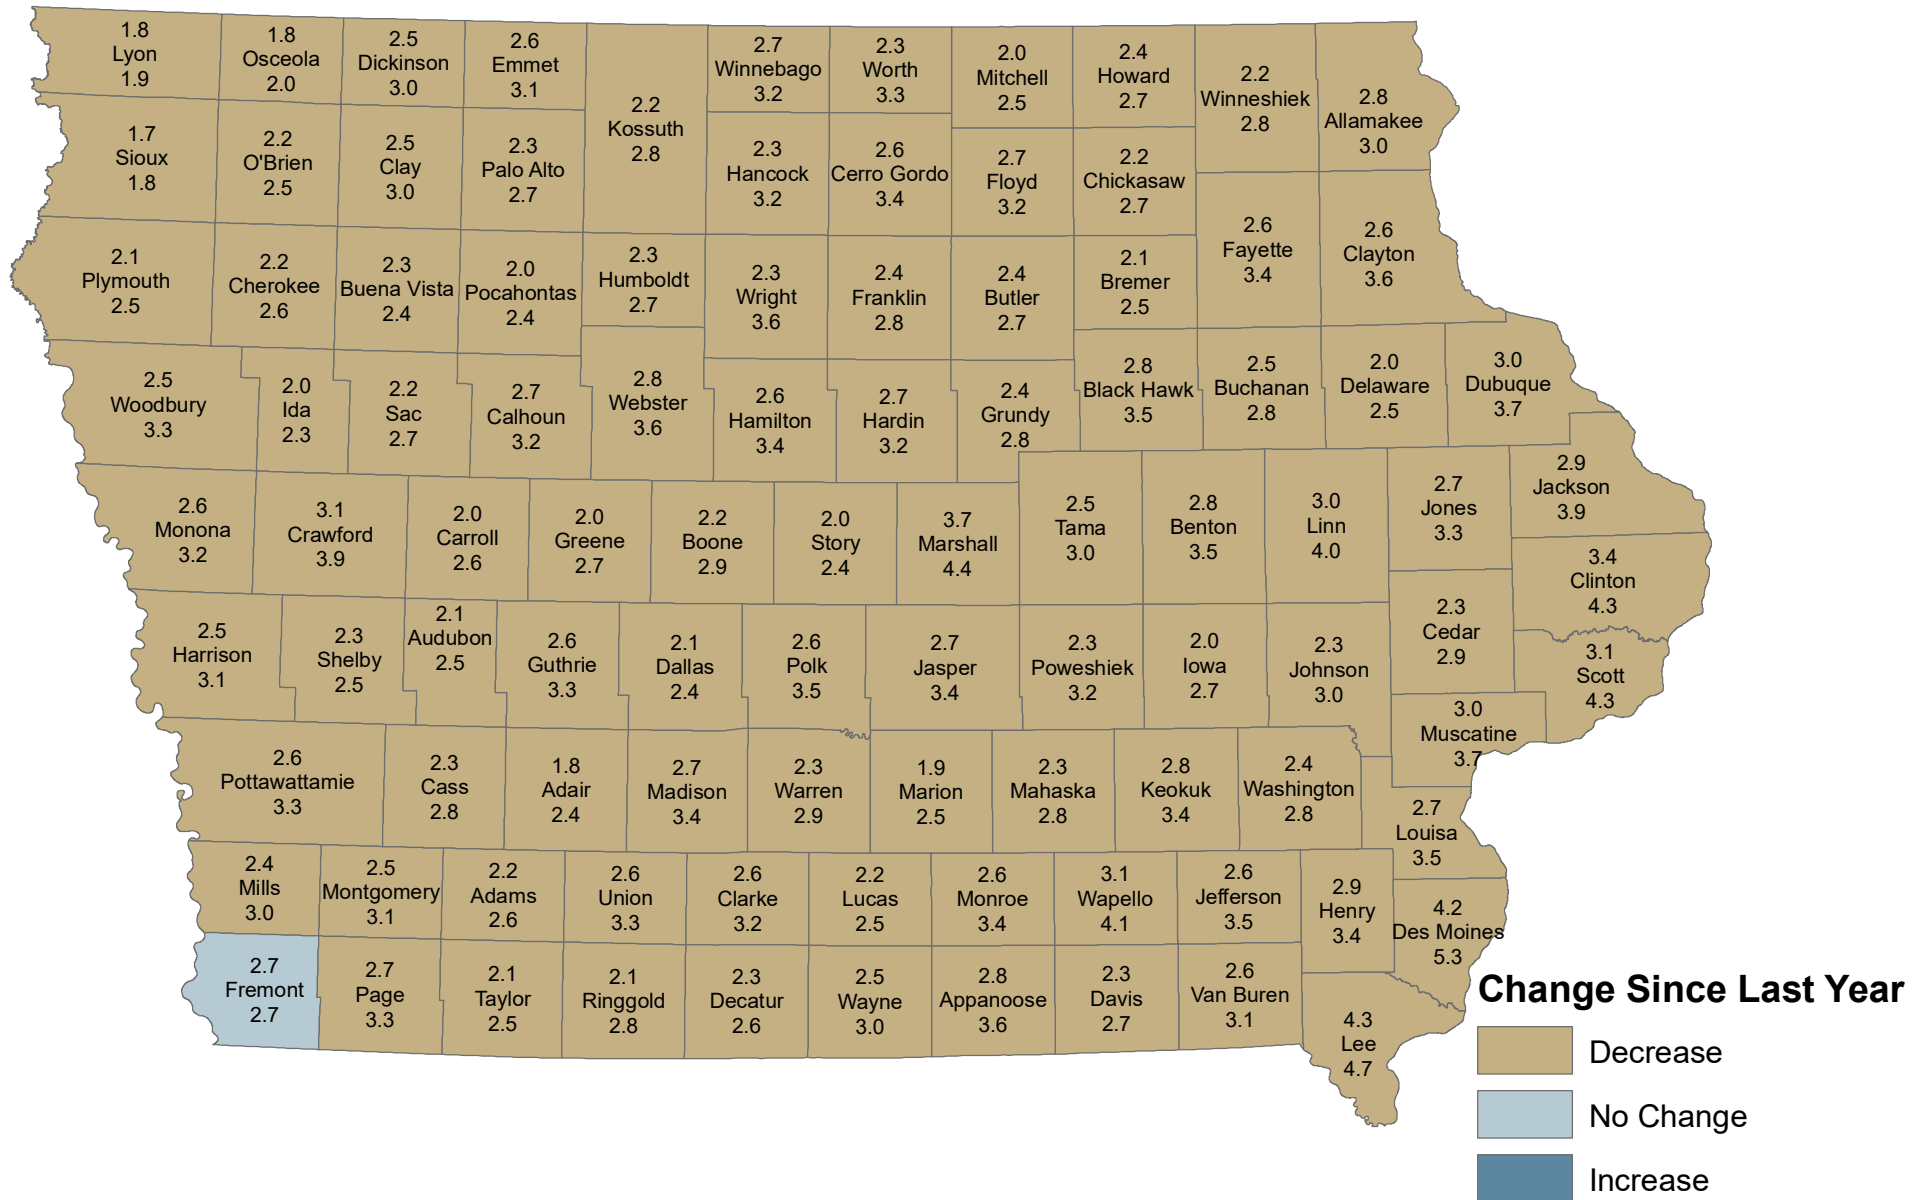

Unemployment Rates for Iowa Counties for October

October 2022 (Rate Above) and October 2021 (Rate Below)

Source: Labor Market Information Division, Iowa Workforce Development