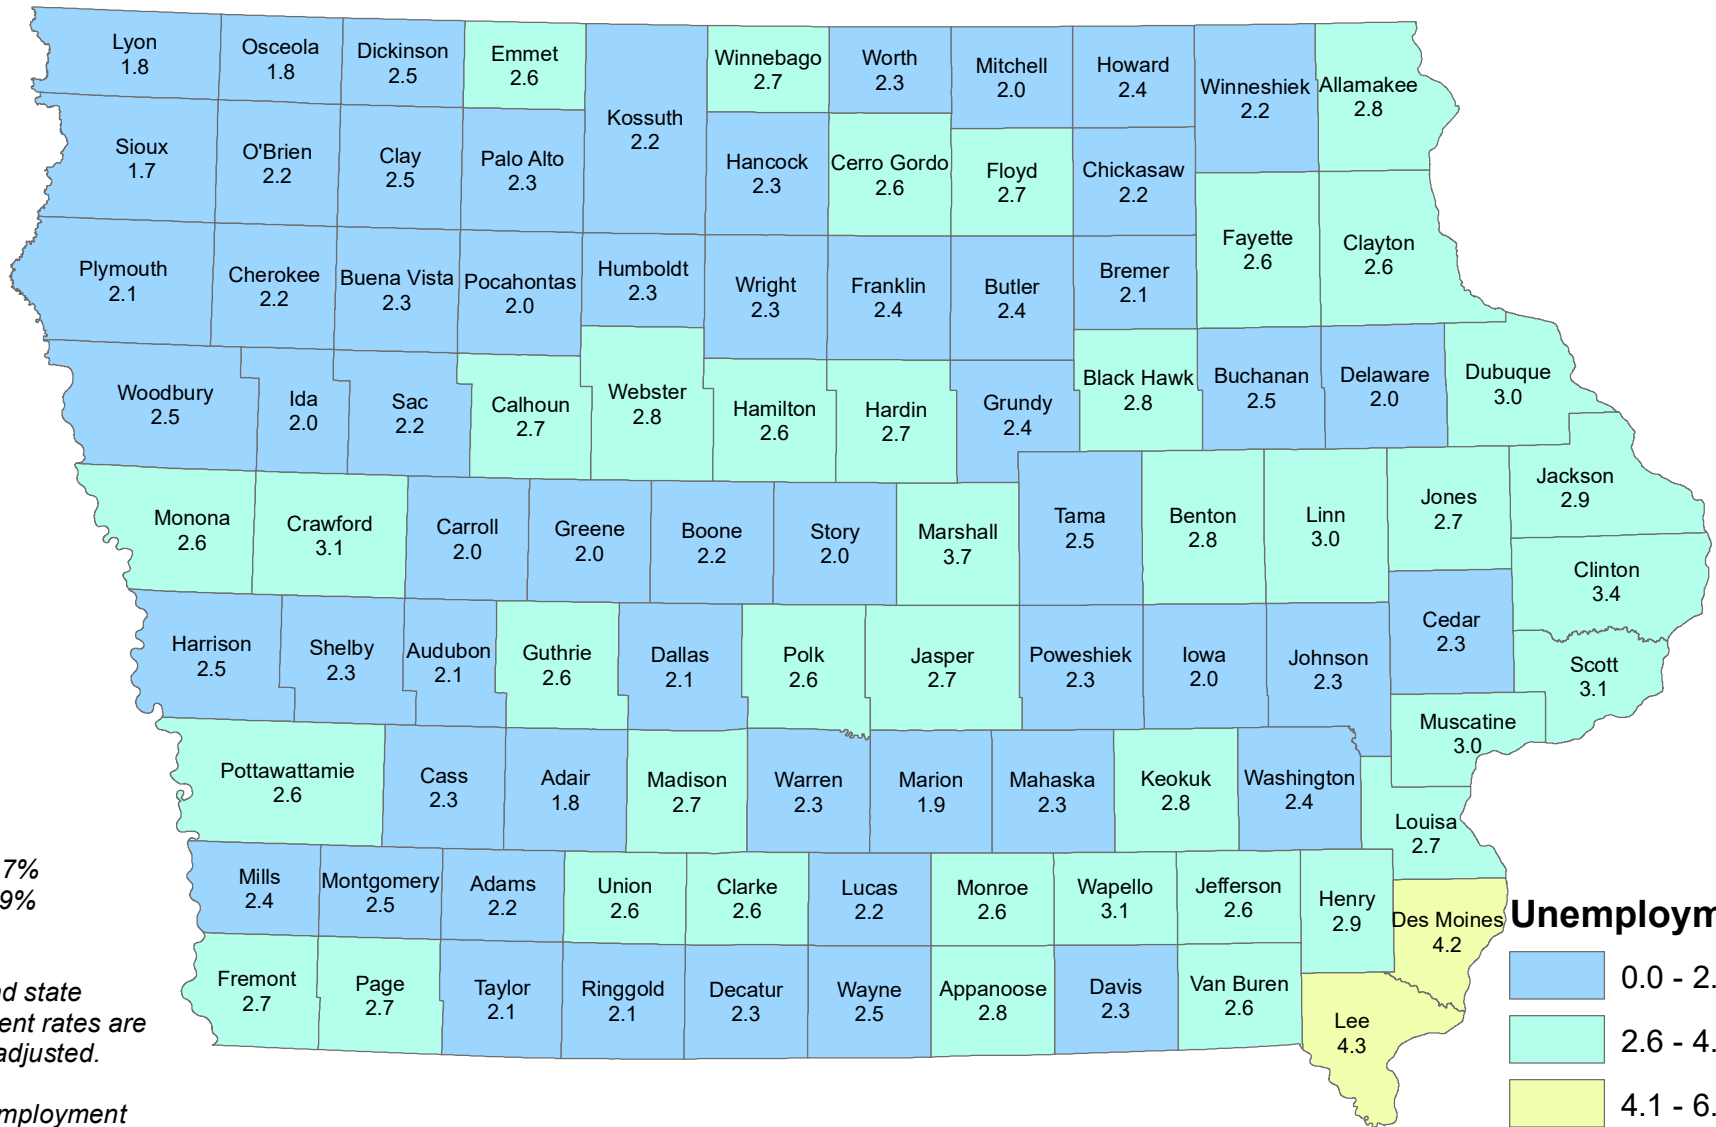

# Iowa Unemployment Rates by County

October 2022

U.S. = 3.7%  
Iowa = 2.9%

**NOTE:**  
The U.S. and state unemployment rates are seasonally adjusted.

County unemployment rates are not seasonally adjusted.

## Unemployment Rate

Source: Labor Market Information Division, Iowa Workforce Development