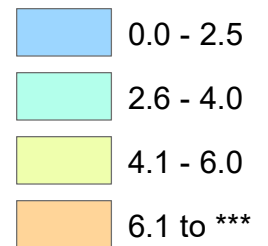

Source: Labor Market Information Division, Iowa Workforce Development