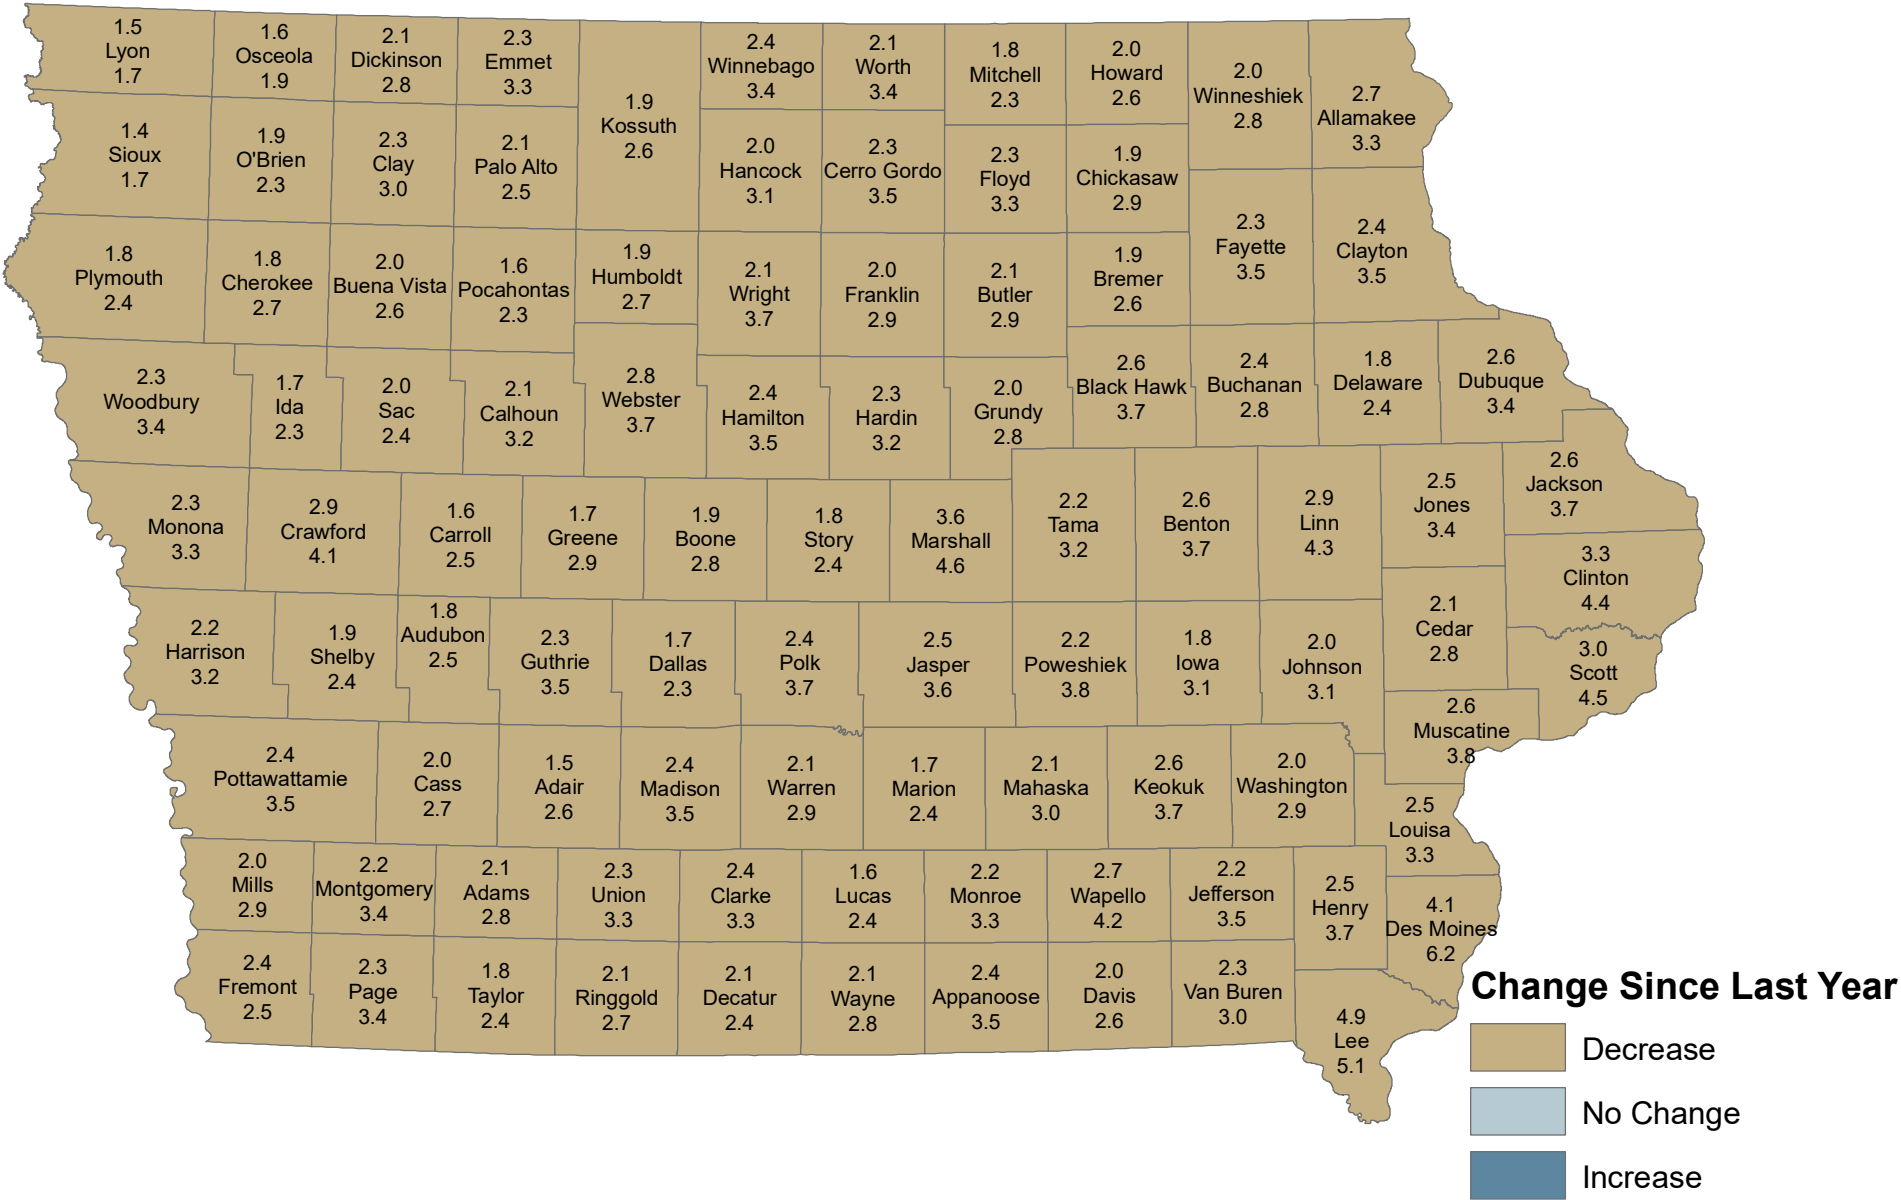

# Unemployment Rates for Iowa Counties for September

September 2022 (Rate Above) and September 2021 (Rate Below)

Source: Labor Market Information Division, Iowa Workforce Development