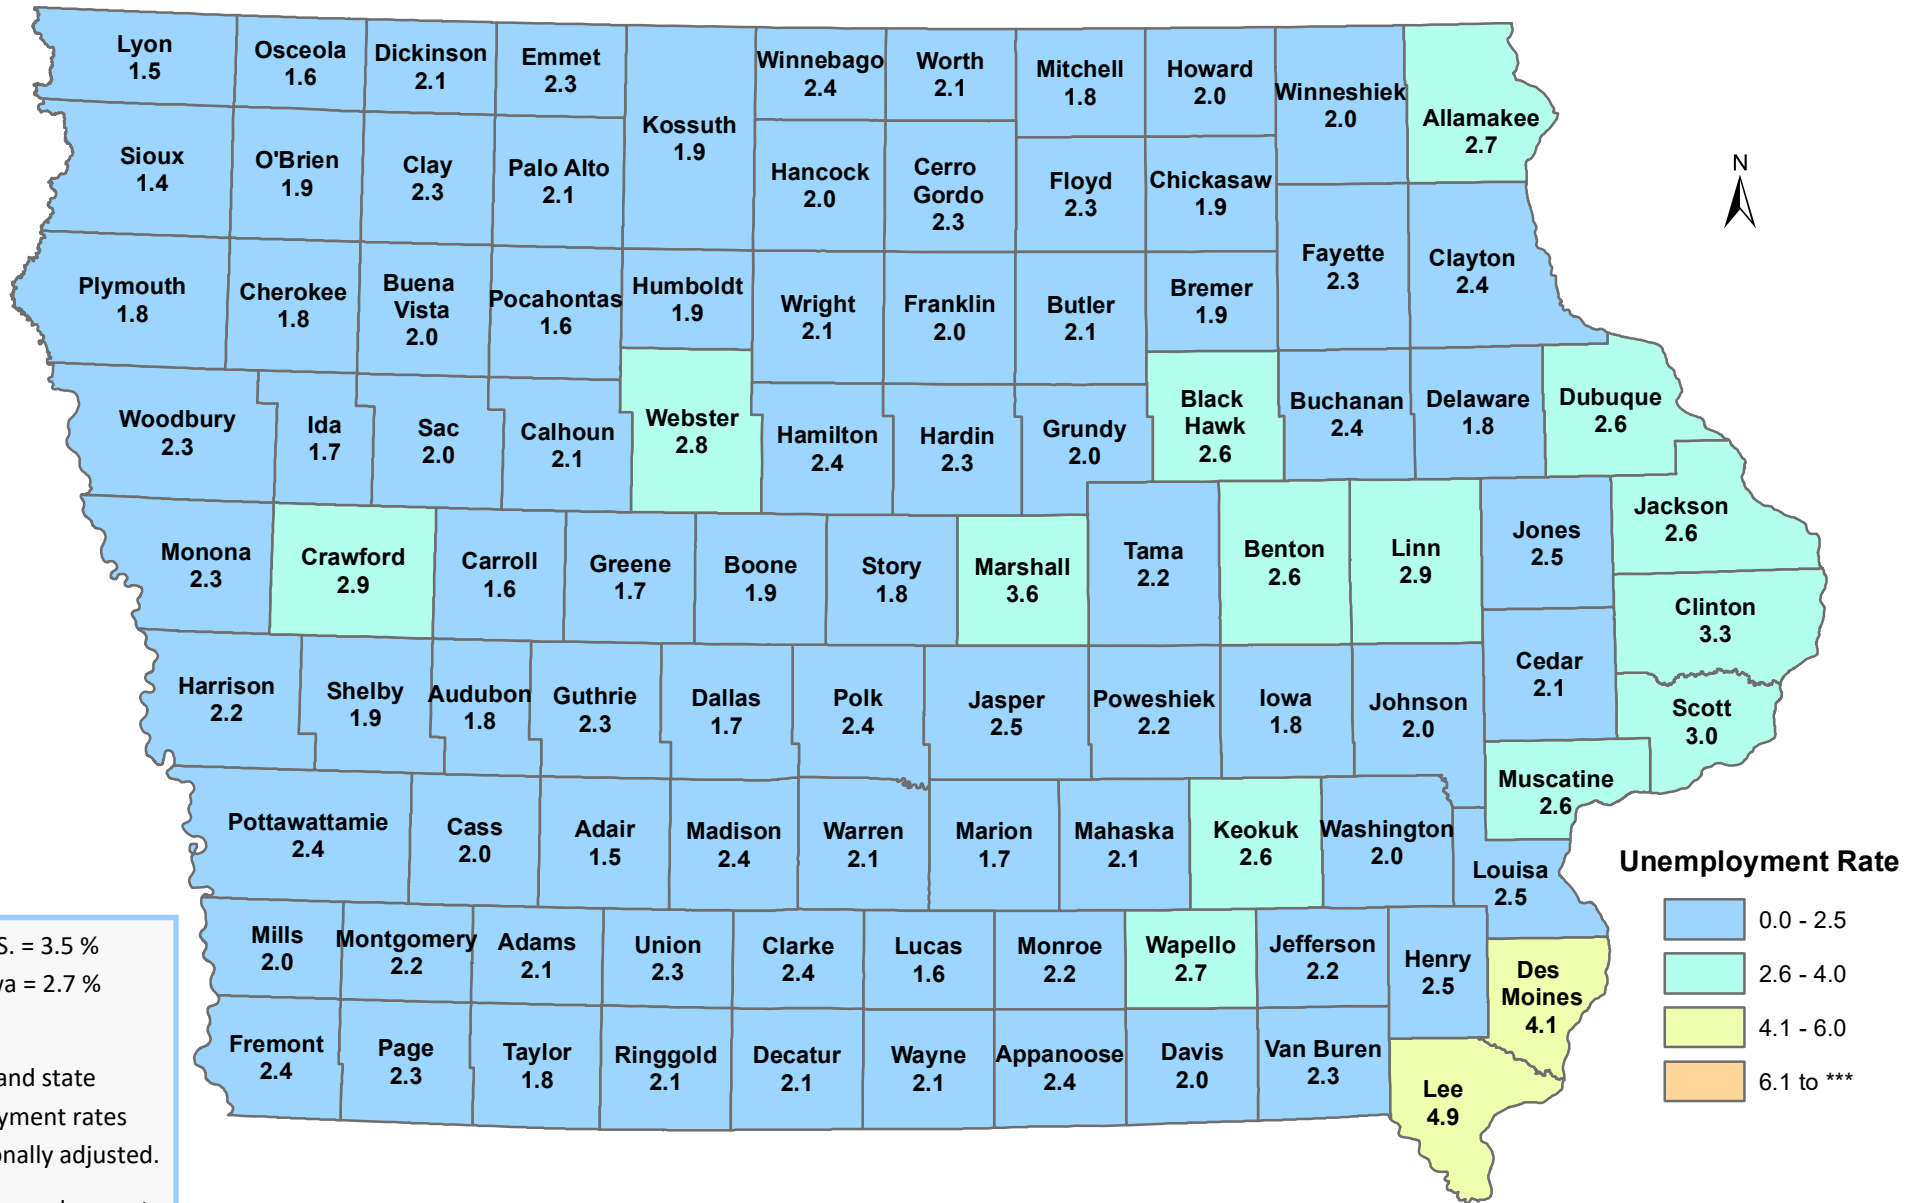

Iowa Unemployment Rates by County

September 2022

U.S. = 3.5 %
Iowa = 2.7 %

NOTE:
The U.S. and state unemployment rates are seasonally adjusted.
County unemployment rates are *not* seasonally adjusted.

Source: Labor Market Information Division, Iowa Workforce Development