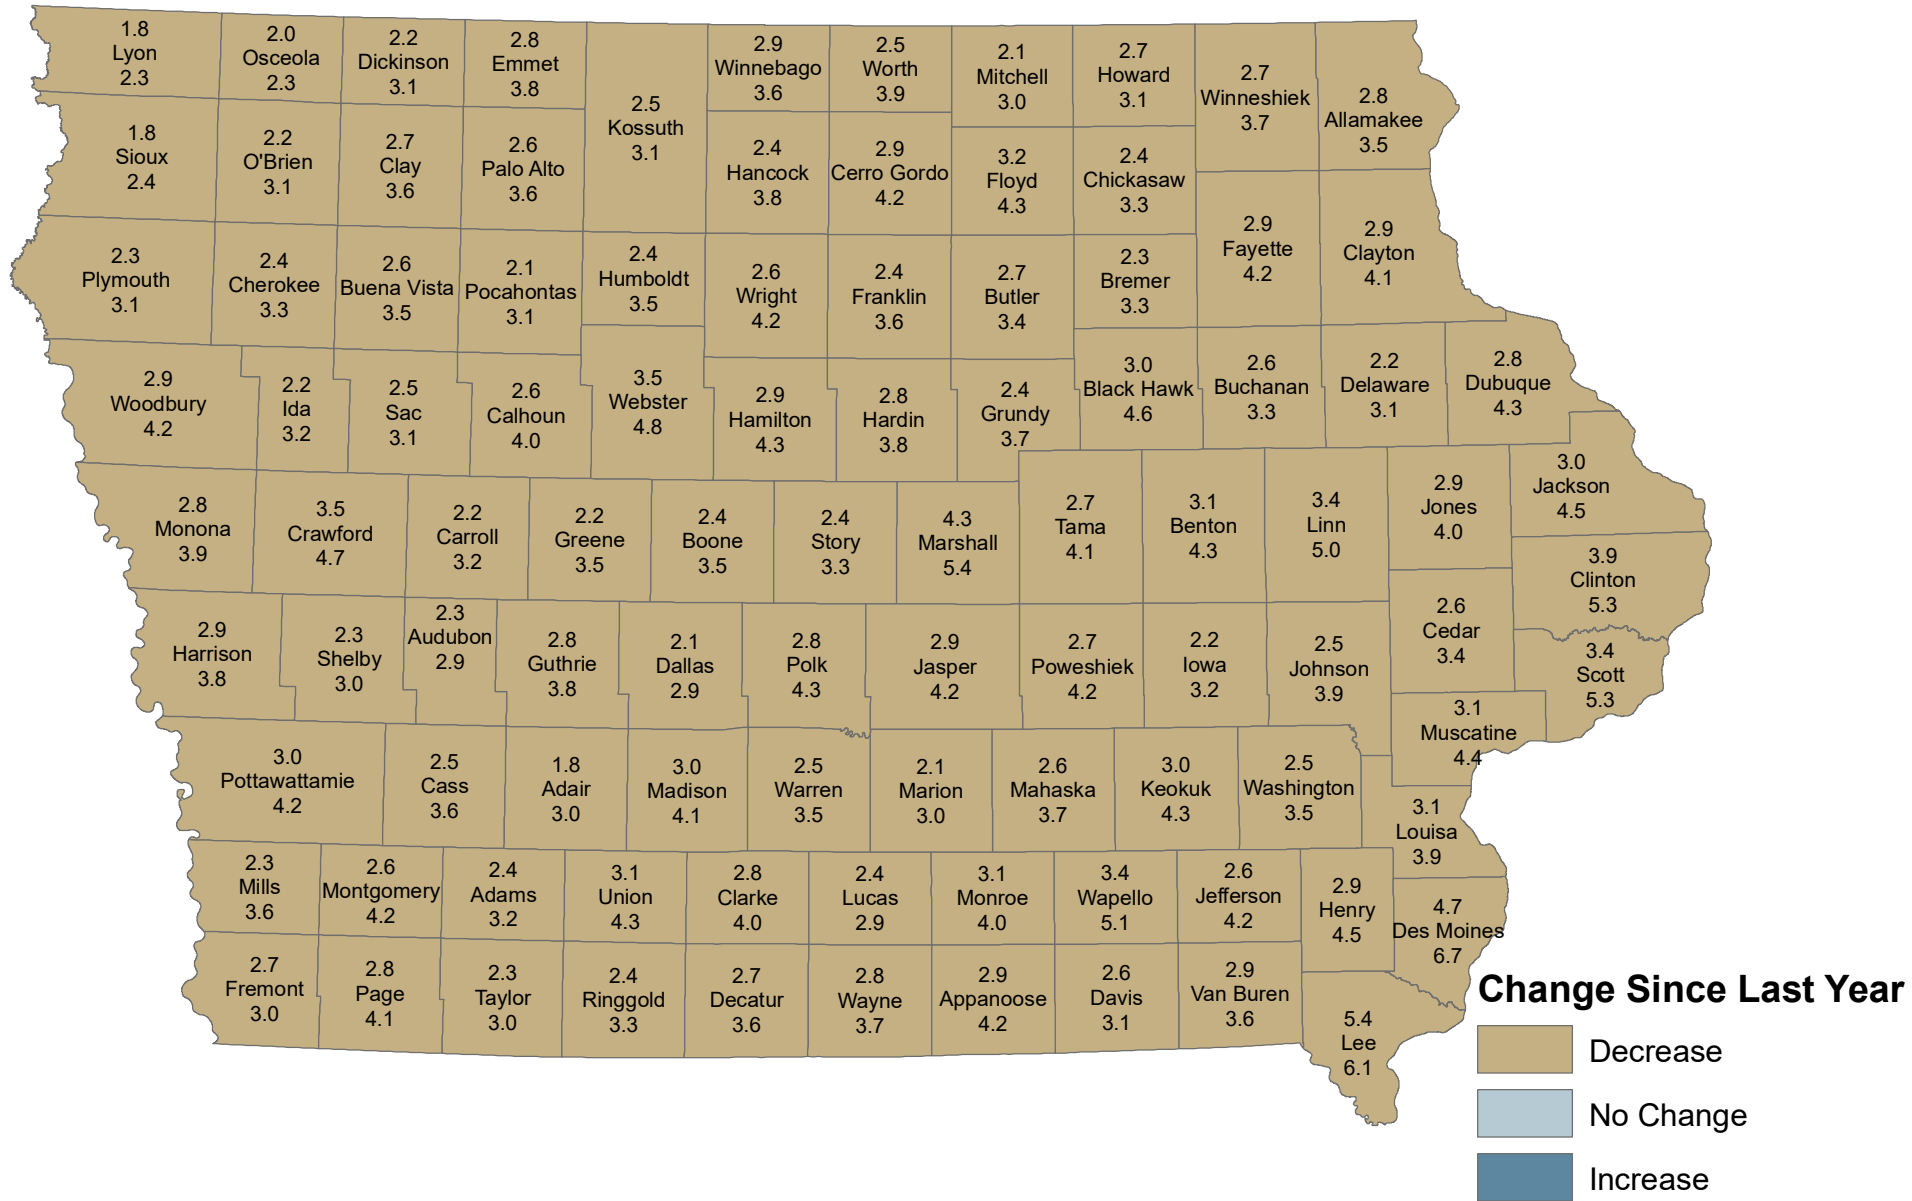

Unemployment Rates for Iowa Counties for August

August 2022 (Rate Above) and August 2021 (Rate Below)

Source: Labor Market Information Division, Iowa Workforce Development